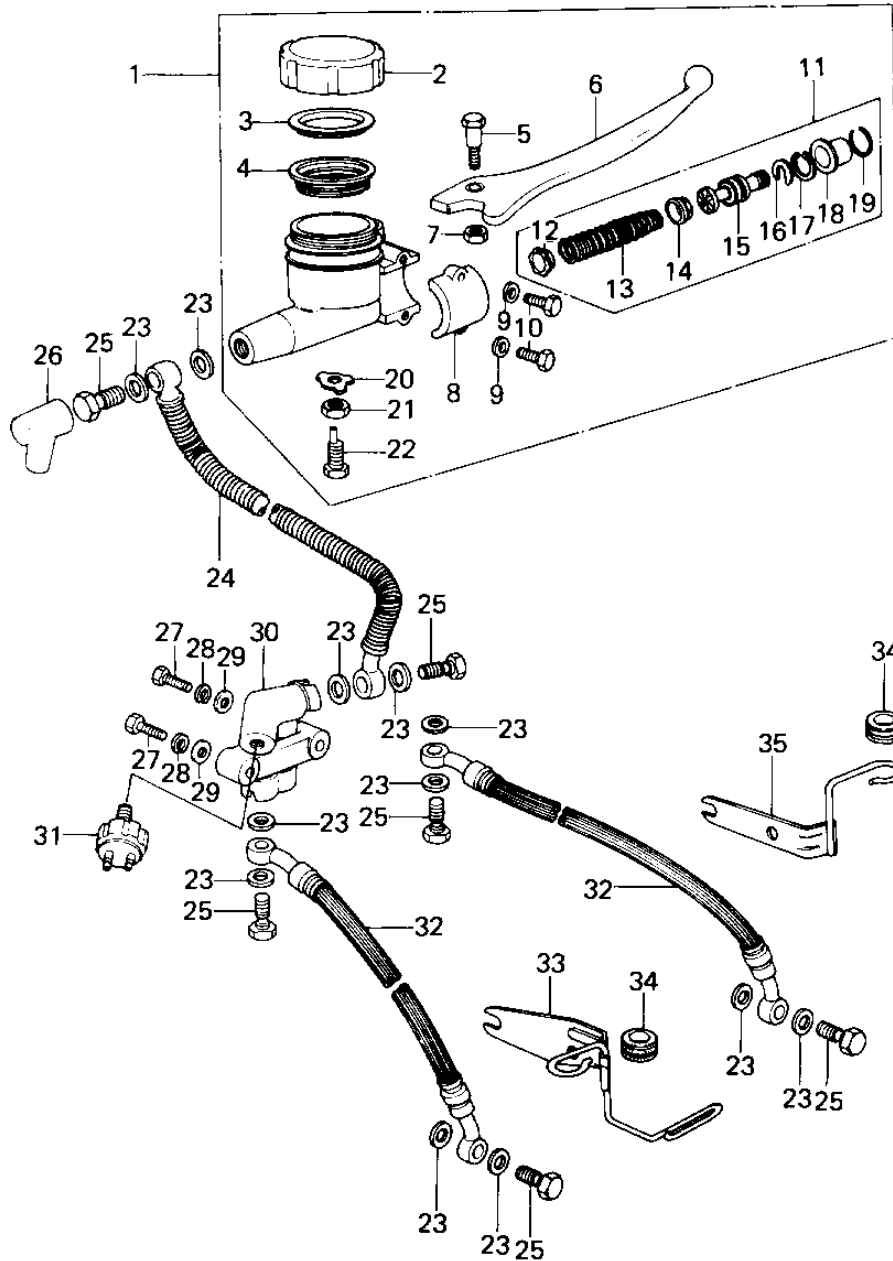

1978 Custom PARTS DIAGRAM

FRONT MASTER CYLINDER (KZ650-C1)

1978 Custom PARTS LIST

FRONT MASTER CYLINDER (KZ650-C1)

ITEM NAME	PART NUMBER	QUANTITY
CYLINDER ASSY,MSTR,F (Ref # 1)	43015-1009	1
CAP,OIL CUP (Ref # 2)	43026-004	1
PLATE-MASTER CYLINDE (Ref # 3)	43027-001	1
DIAPHRAGM (Ref # 4)	43028-003	1
BOLT (Ref # 5)	43033-004	1
LEVER,FRONT BRAKE (Ref # 6)	43029-003	1
NUT 6MM (Ref # 7)	312B0600	1
HOLDER-MASTER CYL (Ref # 8)	43034-001	1
WASHER PLAIN 6MM (Ref # 9)	411B0600	1
BOLT HEX HEAD 6X25 (Ref # 10)	110N0625	1
REPAIR ASY,MASTER CY (Ref # 11)	43073-005	1
VALVE ASSY, CHECK (Ref # 12)	43017-002	1
SPRING ASSY, RETURN (Ref # 13)	43018-002	1
CUP, PRIMARY (Ref # 14)	43019-002	1
PISTON ASY, MSTR CYL (Ref # 15)	43072-002	1
STOPPER-PISTON (Ref # 16)	43022-001	1
CIRCLIP,18MM (Ref # 17)	481J1800	1
BOOTS (Ref # 18)	43024-001	1
STOPPER-BOOTS (Ref # 19)	43025-001	1
WASHER-LOCK,8MM (Ref # 20)	43031-001	1
NUT,8MM (Ref # 21)	311B0800	1
BOLT,LEVER ADJUSTING (Ref # 22)	43030-003	1
WASHER-OIL BOLT (Ref # 23)	43067-001	1
HOSE,M/C BRAKE (Ref # 24)	43059-032	1
BOLT,OIL,L=23 (Ref # 25)	92002-1888	1
BOOT,DUST (Ref # 26)	49006-1041	1
BOLT,HEX HEAD,6X45 (Ref # 27)	110N0645	1
WASHER SPRING 6MM (Ref # 28)	461F0600	1
WASHER PLAIN 6MM (Ref # 29)	411B0600	1

1978 Custom PARTS LIST

FRONT MASTER CYLINDER (KZ650-C1)

ITEM NAME	PART NUMBER	QUANTITY
JOINT,FOUR WAY (Ref # 30)	43075-002	1
SWITCH-FRONT BRAKE (Ref # 31)	43065-001	1
HOSE,CALIPER BRAKE (Ref # 32)	43059-033	1
BRACKET (Ref # 33)	11034-1041	1
GROMMET-HOSE BRACKET (Ref # 34)	43064-001	1
BRACKET,BRAKE HOSE (Ref # 35)	43063-008	1