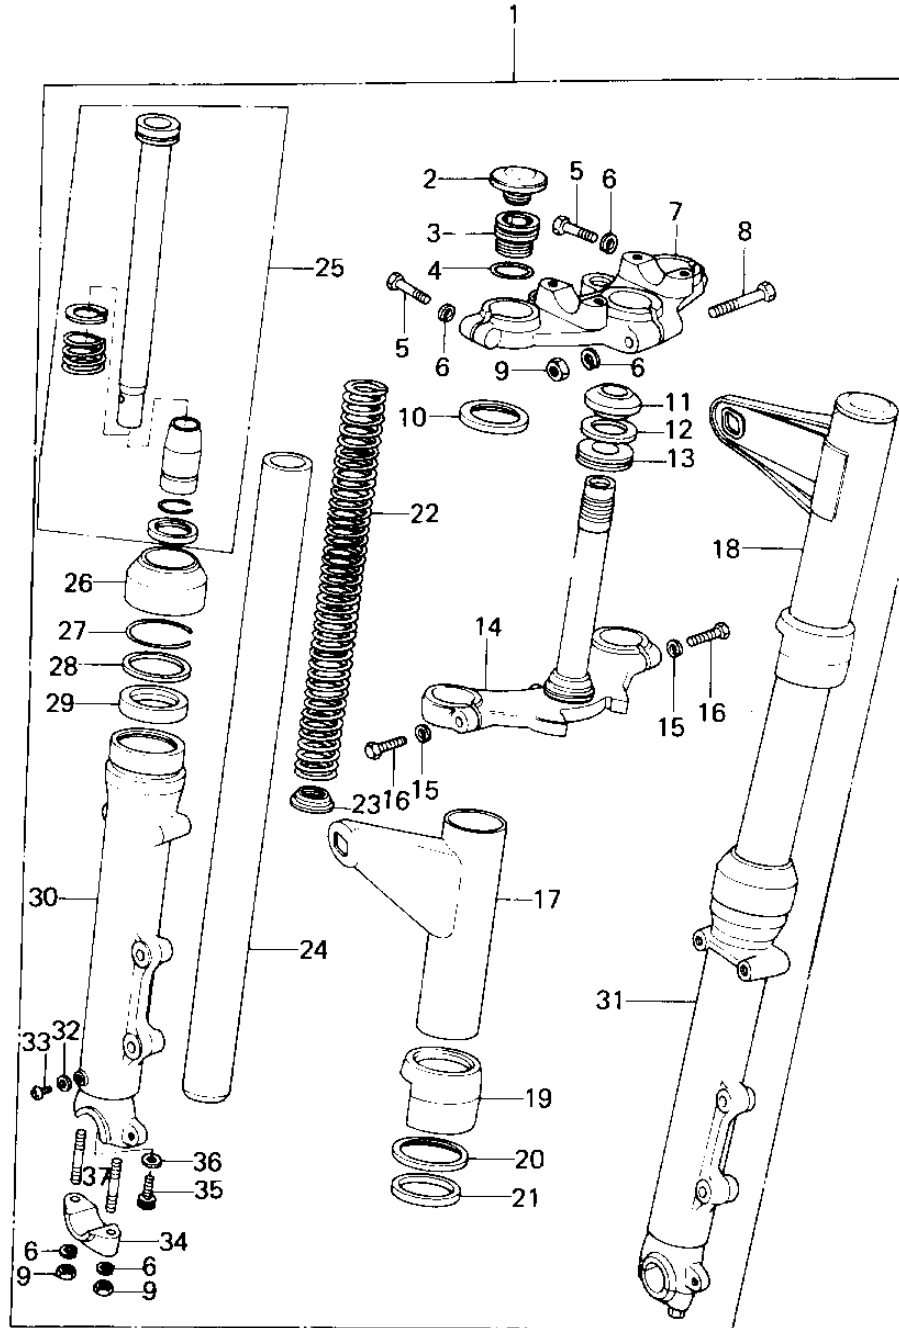

## 1979 Custom PARTS DIAGRAM

FRONT FORK

### FRONT FORK

ITEM NAME	PART NUMBER	QUANTITY
FORK-FRONT (Ref # 1)	44001-1008	1
CAP,RUBBER (Ref # 2)	11012-1017	1
SEAT-FORK SPRING (Ref # 3)	44029-1046	1
"O" RING,FORK TOP (Ref # 4)	92055-1012	1
BOLT-HEX HEAD.8M/M (Ref # 5)	44041-045	1
WASHER SPRING 8MM (Ref # 6)	461F0800	1
HEAD,STEERING STEM (Ref # 7)	44039-076	1
BOLT-STEERING STEM H (Ref # 8)	44041-042	1
NUT,LOCK,8MM (Ref # 9)	92015-1124	1
WASHER,FORK COVER (Ref # 10)	44064-005	1
CONE,STEERING STEM (Ref # 11)	92047-012	1
WASHER,PLAIN (Ref # 12)	92022-231	1
OIL SEAL,STEERING ST (Ref # 13)	92056-003	1
STEM,STEERING (Ref # 14)	44037-107	1
WASHER SPRING 12MM (Ref # 15)	461F1200	1
BOLT-HEX HEAD,12X36 (Ref # 16)	92003-064	1
COVER,L.H.-FORK (Ref # 17)	44033-1017	1
COVER,R.H,FORK (Ref # 18)	44033-1018	1
GUIDE,FORK COVER (Ref # 19)	44064-025	1
WASHER,FORK COU GUID (Ref # 20)	44064-008	1
GASKET,FORK COVER (Ref # 21)	44045-038	1
SPRING,FORK (Ref # 22)	44026-1006	1
GUIDE,FORK SPRING (Ref # 23)	44028-1001	1
TUBE,FORK INNER (Ref # 24)	44013-1005	1
CYLINDER-FORK (Ref # 25)	44022-1004	1
DUST SHEILD,FORK (Ref # 26)	44010-032	1
CIRCLIP-OIL SEAL FIT (Ref # 27)	44044-012	1
WASHER-OIL SEAL FIT (Ref # 28)	44043-044	1
OIL SEAL,FORK (Ref # 29)	44009-024	1

## 1979 Custom PARTS LIST

### FRONT FORK

ITEM NAME	PART NUMBER	QUANTITY
TUBE,LH,FORK OUTER (Ref # 30)	44005-1034	1
TUBE,RH,FORK OUTER (Ref # 31)	44006-1034	1
GASKET FORK DRAIN PL (Ref # 32)	44045-002	1
SCREW PAN HEAD 4X8 (Ref # 33)	220B0408	1
HOLDER,FRONT AXLE (Ref # 34)	44063-014	1
BOLT-FORK CYLINDER (Ref # 35)	44041-040	1
GASKET,FORK CYLINDER (Ref # 36)	44045-057	1
STUD,8X35 (Ref # 37)	92004-1009	1