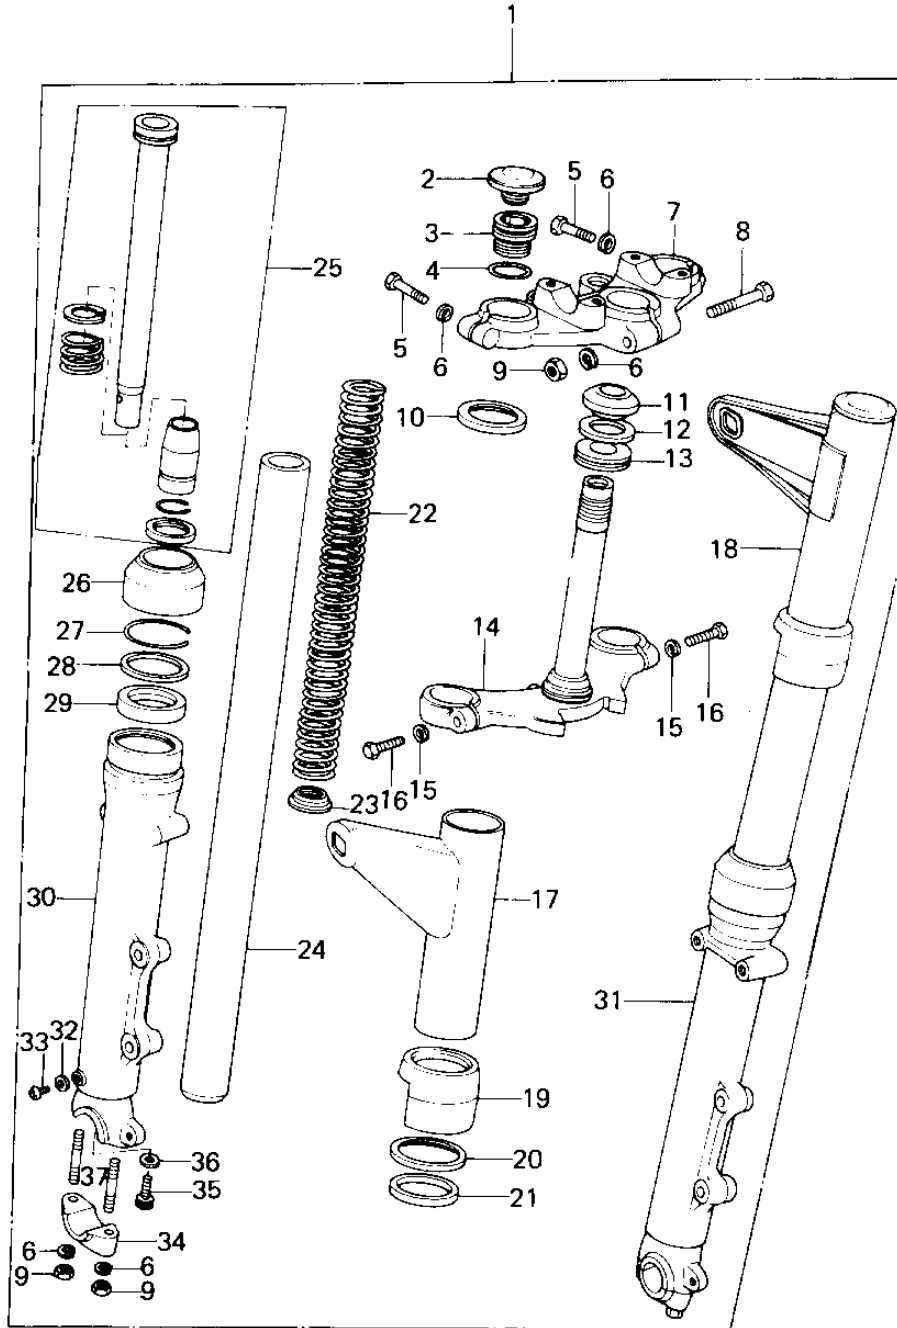

1978 Custom PARTS DIAGRAM

FRONT FORK