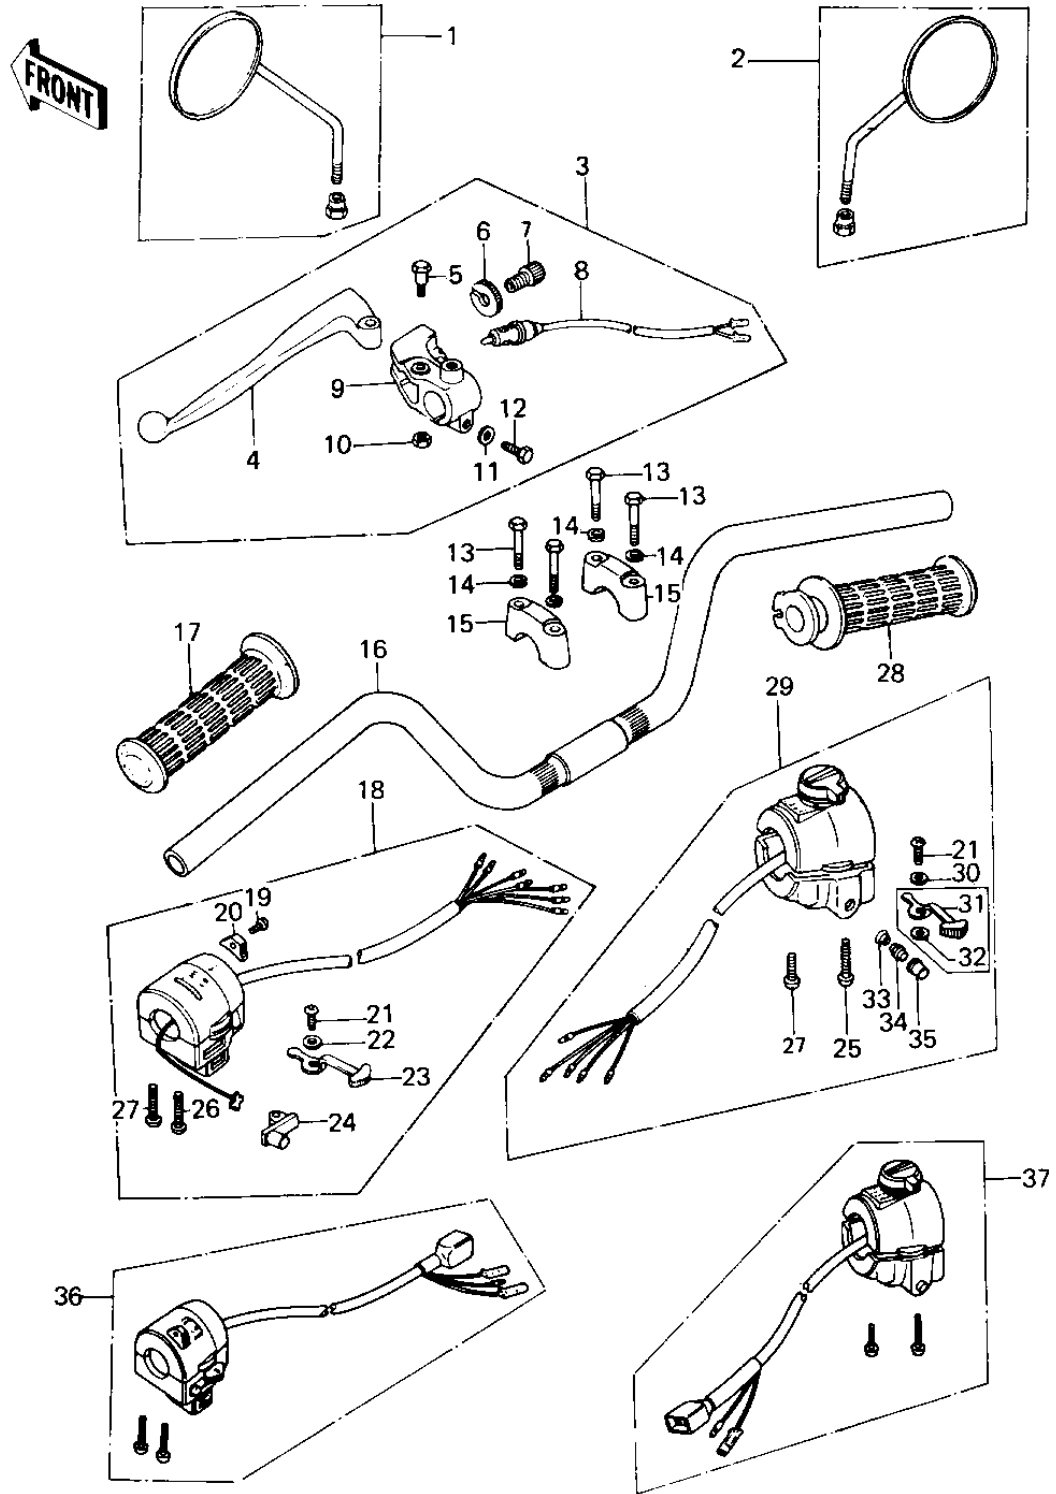

## 1979 Custom PARTS DIAGRAM

HANDLEBAR

### HANDLEBAR

ITEM NAME	PART NUMBER	QUANTITY
REAR VIEW MIRROR,L.H (Ref # 1)	56003-019	1
REAR VIEW MIRROR,R.H (Ref # 2)	56002-029	1
LEVER ASSY,CLUTCH (Ref # 3)	46076-054	1
LEVER,CLUTCH (Ref # 4)	46092-023	1
BOLT,HEX HEAD (Ref # 5)	92007-047	1
NUT,CABLE ADJUST NUT (Ref # 6)	46056-007	1
SCREW CABLE ADJUST (Ref # 7)	46055-003	1
SWITCH,CLUTCH (Ref # 8)	27043-002	1
HOLDER,CLUTCH LEVER (Ref # 9)	46094-019	1
NUT,LOCK 6MM (Ref # 10)	92017-014	1
WASHER PLAIN 6MM (Ref # 11)	410B0600	1
BOLT HEX HEAD 6X25 (Ref # 12)	110N0625	1
BOLT 8X38 (Ref # 13)	92001-1405	1
WASHER SPRING 8MM (Ref # 14)	461F0800	1
HOLDER-HANDLEBAR (Ref # 15)	46012-008	1
HANDLEBAR (Ref # 16)	46003-038	1
HANDLEBAR (Ref # 16)	46003-1026	1
RUBBER,L.H GRIP (Ref # 17)	46075-028	1
CASE ASSY,L.H (Ref # 18)	46091-055	1
SCREW CNTSNK HD 3X8 (Ref # 19)	221B0308A	1
KNOB,LIGHTING SW L.H (Ref # 20)	46044-013	1
SCREW-PAN-HEAD 3X6 (Ref # 21)	220B0306	1
WASHER (Ref # 22)	92095-010	1
KNOB,LIGHING SWITCH (Ref # 23)	46043-006	1
BUTTON,HORN SWITCH (Ref # 24)	46028-007	1
UNAVAILABLE IN PRICE BOOK (Ref # 25)	220B0640A	1
UNAVAILABLE IN PRICE BOOK (Ref # 26)	220B0536A	1
UNAVAILABLE IN PRICE BOOK (Ref # 27)	220B0630A	1
GRIP ASSY,THROTTLE (Ref # 28)	46019-038	1

## 1979 Custom PARTS LIST

### HANDLEBAR

ITEM NAME	PART NUMBER	QUANTITY
HOUSING ASSY,R.H. CO (Ref # 29)	46091-1031	1
WASHER PLAIN 3MM (Ref # 30)	410B0300	1
KNOB,LIGHTING SW R.H (Ref # 31)	46043-004	1
WASHER,PLAIN (Ref # 32)	92095-014	1
SWITCH ASSY,HORN BUT (Ref # 33)	27010-1009	3
HOUSING ASSY,CONT,L. (Ref # 36)	46091-1048	1
HOUSING ASSY,CONT,R. (Ref # 37)	46091-1047	1