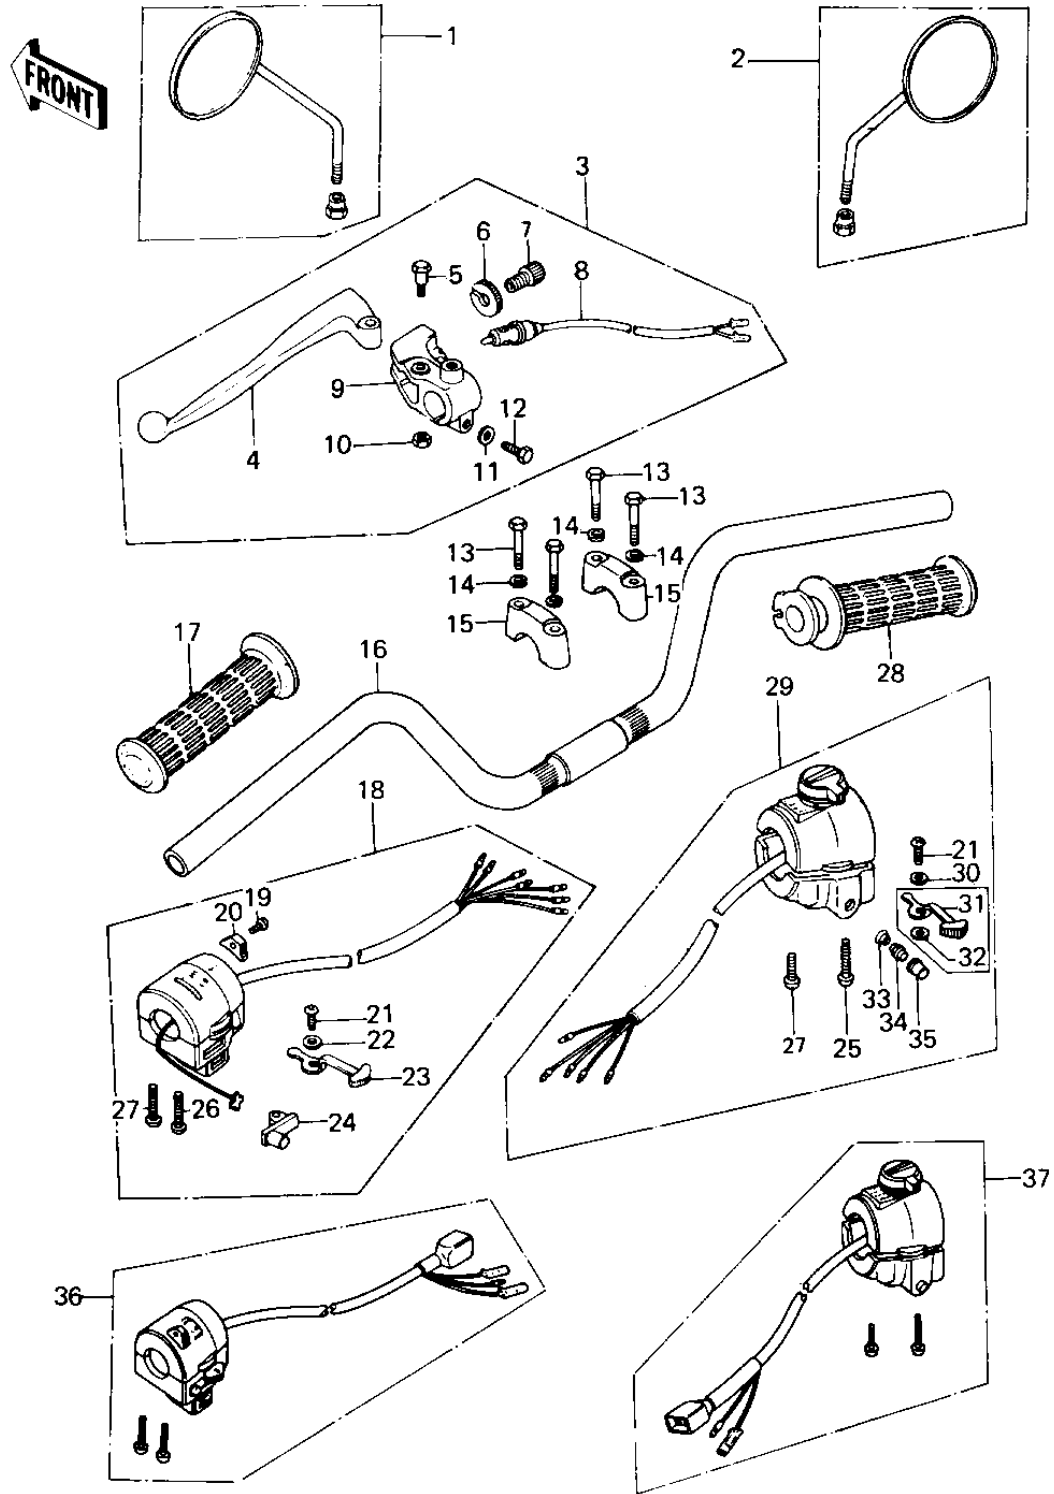

# 1978 Custom PARTS DIAGRAM

# 1978 Custom PARTS LIST

## HANDLEBAR

ITEM NAME	PART NUMBER	QUANTITY
REAR VIEW MIRROR,L.H (Ref # 1)	56003-019	1
REAR VIEW MIRROR,R.H (Ref # 2)	56002-029	1
LEVER ASSY,CLUTCH (Ref # 3)	46076-054	1
LEVER,CLUTCH (Ref # 4)	46092-023	1
BOLT,HEX HEAD (Ref # 5)	92007-047	1
NUT,CABLE ADJUST NUT (Ref # 6)	46056-007	1
SCREW CABLE ADJUST (Ref # 7)	46055-003	1
SWITCH,CLUTCH (Ref # 8)	27043-002	1
HOLDER,CLUTCH LEVER (Ref # 9)	46094-019	1
NUT,LOCK 6MM (Ref # 10)	92017-014	1
WASHER PLAIN 6MM (Ref # 11)	410B0600	1
BOLT HEX HEAD 6X25 (Ref # 12)	110N0625	1
BOLT 8X38 (Ref # 13)	92001-1405	4
WASHER SPRING 8MM (Ref # 14)	461F0800	4
HOLDER-HANDLEBAR (Ref # 15)	46012-008	2
HANDLEBAR (Ref # 16)	46003-038	1
HANDLEBAR (Ref # 16)	46003-1026	1
RUBBER,L.H GRIP (Ref # 17)	46075-028	1
CASE ASSY,L.H (Ref # 18)	46091-055	1
SCREW CNTSNK HD 3X8 (Ref # 19)	221B0308A	1
KNOB,LIGHTING SW L.H (Ref # 20)	46044-013	1
SCREW-PAN-HEAD 3X6 (Ref # 21)	220B0306	2
WASHER (Ref # 22)	92095-010	1
KNOB,LIGHTING SWITCH (Ref # 23)	46043-006	1
BUTTON,HORN SWITCH (Ref # 24)	46028-007	1
UNAVAILABLE IN PRICE BOOK (Ref # 25)	220B0640A	1
UNAVAILABLE IN PRICE BOOK (Ref # 26)	220B0536A	1
UNAVAILABLE IN PRICE BOOK (Ref # 27)	220B0630A	2
GRIP ASSY,THROTTLE (Ref # 28)	46019-038	1