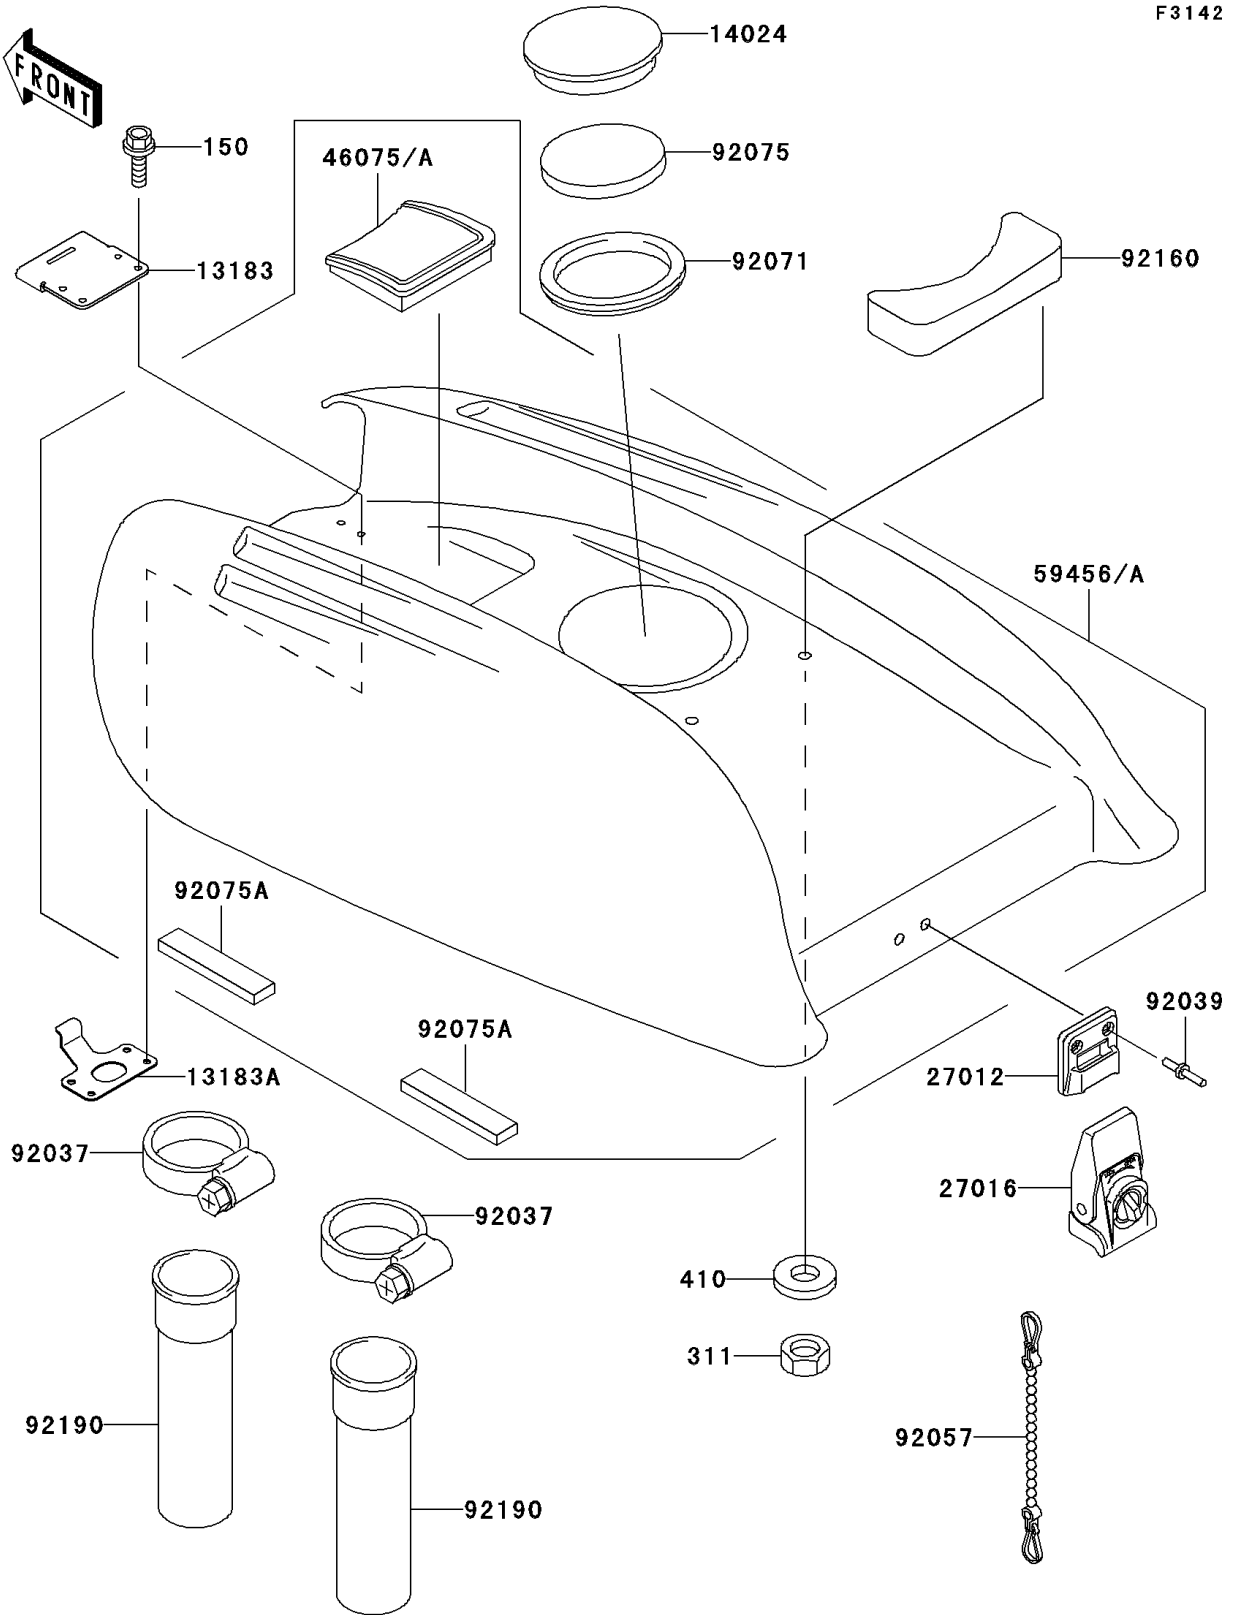

1999 SXI PRO PARTS DIAGRAM

Engine Hood

F3142

1999 SXI PRO PARTS LIST

Engine Hood

ITEM NAME	PART NUMBER	QUANTITY
BOLT-WS,5X25 (Ref # 150)	150R0525	4
NUT-HEX,5MM (Ref # 311)	311R0500	2
W-PLAIN-S,5MM (Ref # 410)	410S0500	2
PLATE,ENGINE HOOD (Ref # 13183)	13183-3788	1
PLATE,ENGINE HOOD (Ref # 13183A)	13183-3789	1
COVER (Ref # 14024)	14024-3748	1
HOOK,ENGINE HOOD LOCK (Ref # 27012)	27012-3762	1
LOCK-ASSY,ENGINE HOOD (Ref # 27016)	27016-3723	1
GRIP,ENGINE HOOD,J.WHITE (Ref # 46075A)	46075-3722-8C	1
HOOD-COMP-ENGINE,J.WHITE (Ref # 59456A)	59456-3728-8C	1
CLAMP (Ref # 92037)	92037-3738	2
RIVET (Ref # 92039)	92039-3750	2
CHAIN,COVER,L=100 (Ref # 92057)	92057-3704	1
GROMMET (Ref # 92071)	92071-3742	1
DAMPER (Ref # 92075)	92075-3737	1
DAMPER (Ref # 92075A)	92075-3757	4
DAMPER (Ref # 92160)	92160-3772	1
TUBE (Ref # 92190)	92190-3824	2