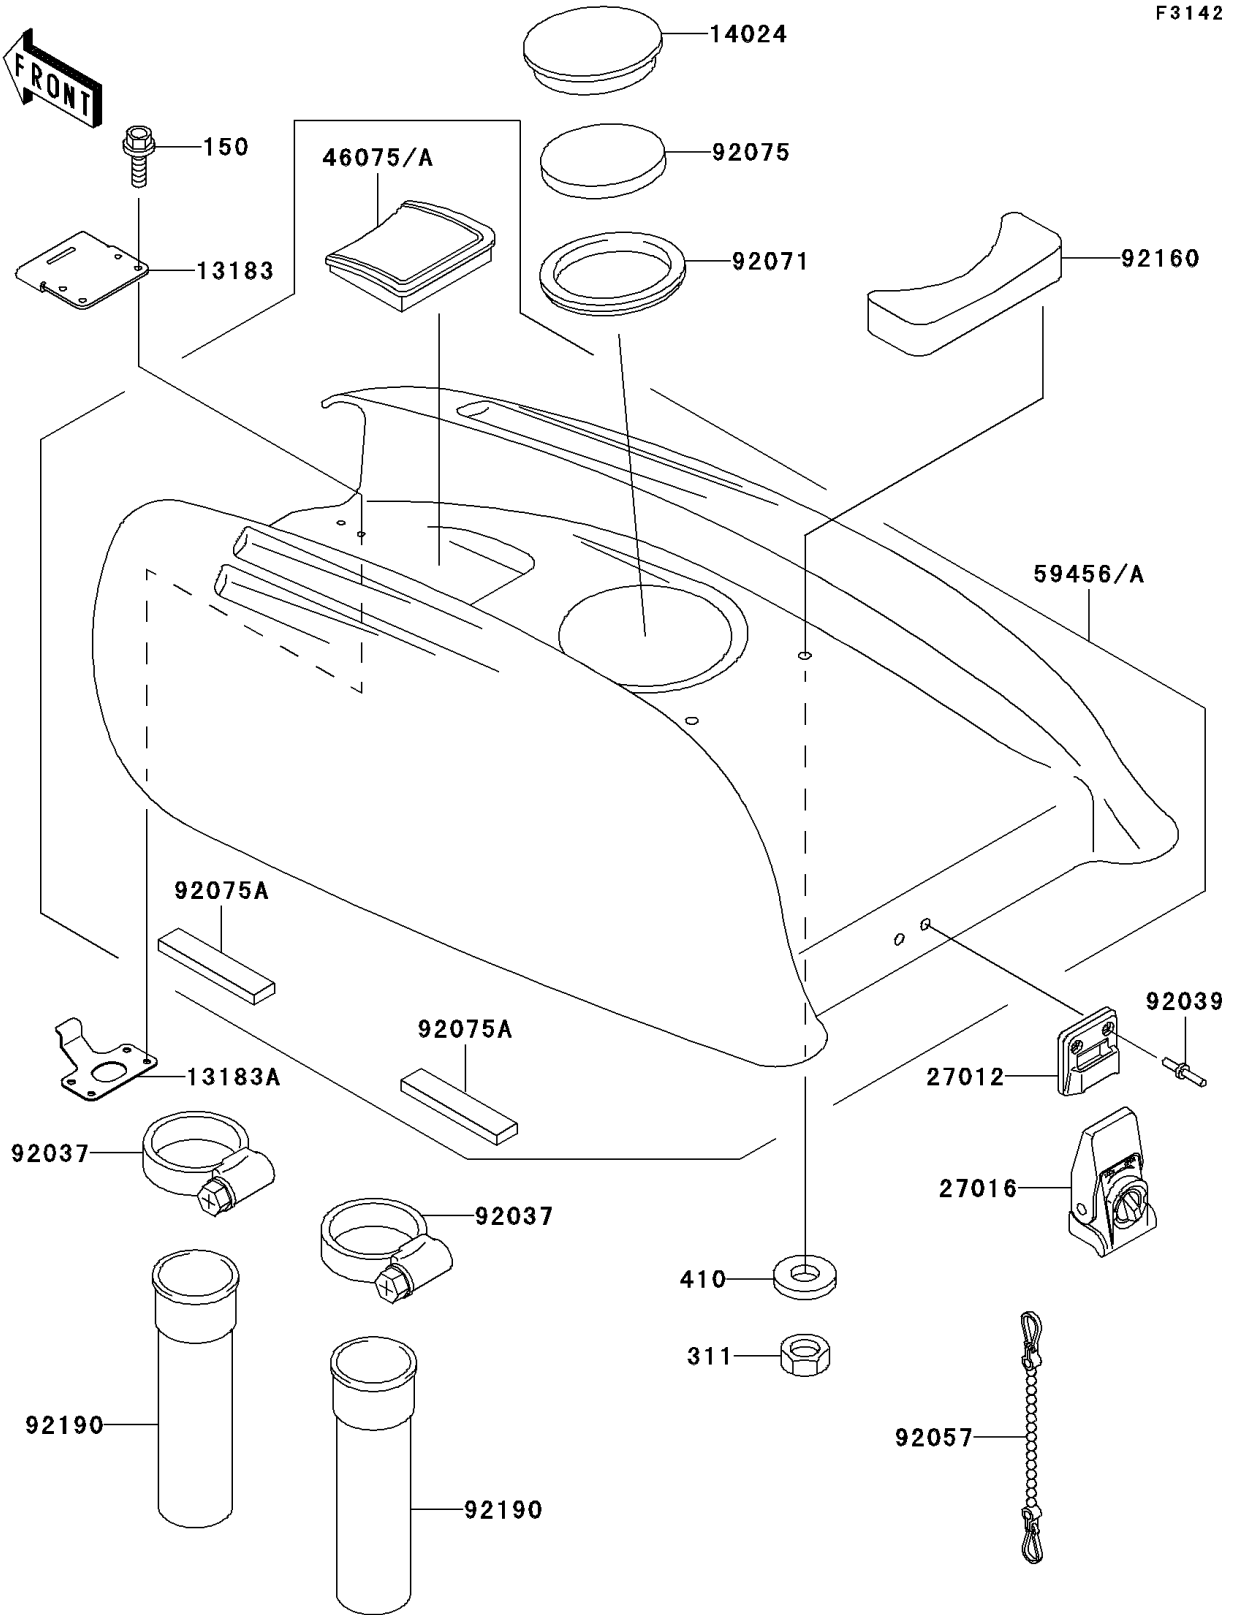

1998 SXI PRO PARTS DIAGRAM

Engine Hood

F3142

1998 SXI PRO PARTS LIST

Engine Hood

ITEM NAME	PART NUMBER	QUANTITY
BOLT-WS,5X25 (Ref # 150)	150R0525	1
NUT-HEX,5MM (Ref # 311)	311R0500	1
W-PLAIN-S,5MM (Ref # 410)	410S0500	1
PLATE,ENGINE HOOD (Ref # 13183)	13183-3788	1
PLATE,ENGINE HOOD (Ref # 13183A)	13183-3789	1
COVER (Ref # 14024)	14024-3748	1
HOOK,ENGINE HOOD LOCK (Ref # 27012)	27012-3762	1
LOCK-ASSY,ENGINE HOOD (Ref # 27016)	27016-3723	1
GRIP,ENGINE HOOD,J.S.VIOLET (Ref # 46075)	46075-3722-23	1
HOOD-COMP-ENGINE,J.S.VIOLET (Ref # 59456)	59456-3728-23	1
CLAMP (Ref # 92037)	92037-3738	1
RIVET (Ref # 92039)	92039-3750	1
CHAIN,COVER,L=100 (Ref # 92057)	92057-3704	1
GROMMET (Ref # 92071)	92071-3742	1
DAMPER (Ref # 92075)	92075-3737	1
DAMPER (Ref # 92075A)	92075-3757	1
DAMPER (Ref # 92160)	92160-3772	1
TUBE (Ref # 92190)	92190-3824	1