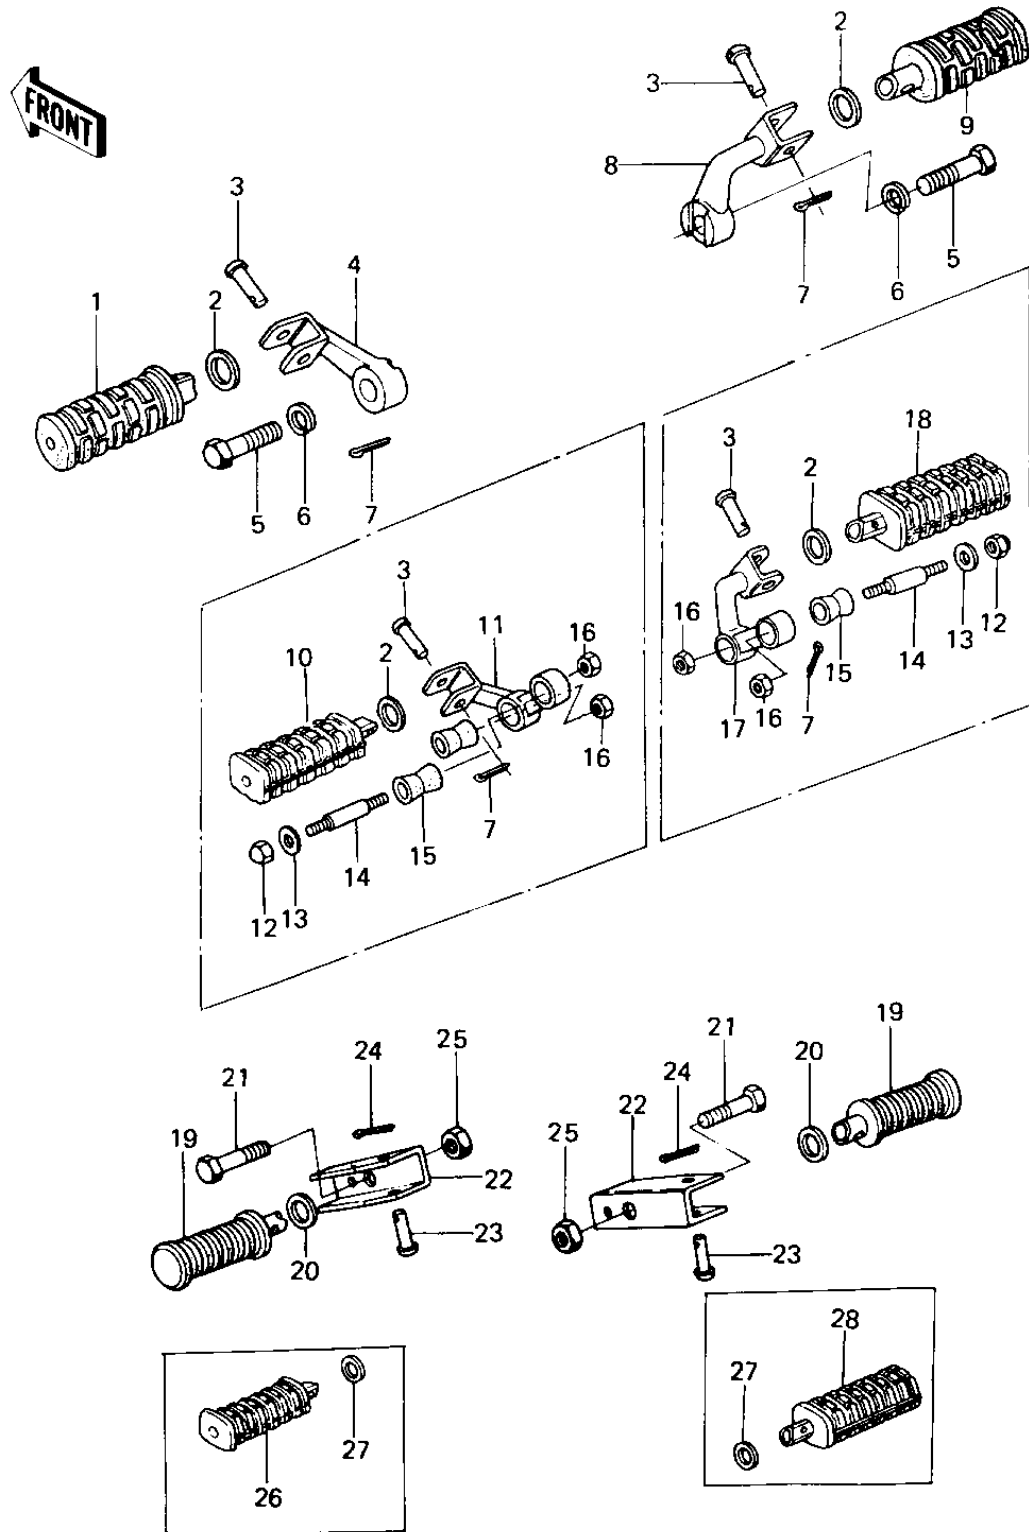

1979 Custom PARTS DIAGRAM

FOOTRESTS

1979 Custom PARTS LIST

FOOTRESTS

ITEM NAME	PART NUMBER	QUANTITY
BAR-FOOTREST,L.H (Ref # 1)	34028-011	1
WASHER,PLAIN (Ref # 2)	92022-250	1
PIN, FOOTREST STRAP (Ref # 3)	92043-080	1
BRACKET FTR.BAR,L.H. (Ref # 4)	34003-063	1
BOLT HEX HEAD 12X40 (Ref # 5)	113G1240	1
WASHER SPRING 12MM (Ref # 6)	461F1200	1
PIN COTTER 2.5X16 (Ref # 7)	550D2516	1
BRACKET,FTR BAR,R.H. (Ref # 8)	34003-064	1
BAR-FOOTREST,R.H (Ref # 9)	34028-012	1
STEP,FOOTREST,FRONT, (Ref # 10)	34028-1007	1
HOLDER,STEP,L.H. (Ref # 11)	34003-1012	1
NUT,CAP AND LOCK,8MM (Ref # 12)	92019-013	1
CAP,FOOTRESTBAR (Ref # 13)	92102-010	1
STUD,FOOTREST BAR FI (Ref # 14)	92004-048	1
DAMPER RUBBER,FOOTRE (Ref # 15)	92075-293	1
NUT 10MM (Ref # 16)	315B1000	1
HOLDER,STEP,R.H. (Ref # 17)	34003-1015	1
STEP,FOOTREST,FRONT, (Ref # 18)	34028-1008	1
RUBBER,FOOTREST (Ref # 19)	92076-027	1
WASHER-PLAIN (OPT) (Ref # 20)	92022-199	1
BOLT,HEX HEAD,10X40 (Ref # 21)	92003-213	1
BRACKET,REAR FOOTRES (Ref # 22)	34036-002	1
PIN (Ref # 23)	92043-1464	1
PIN,COTTER,2.0X12 (Ref # 24)	550D2012	1
NUT,LOCK,10MM (Ref # 25)	92019-021	1
STEP,FOOTREST,REAR,L (Ref # 26)	34028-1009	1
WASHER-PLAIN (Ref # 27)	92022-181	1
STEP,FOOTREST,REAR,R (Ref # 28)	34028-1010	1