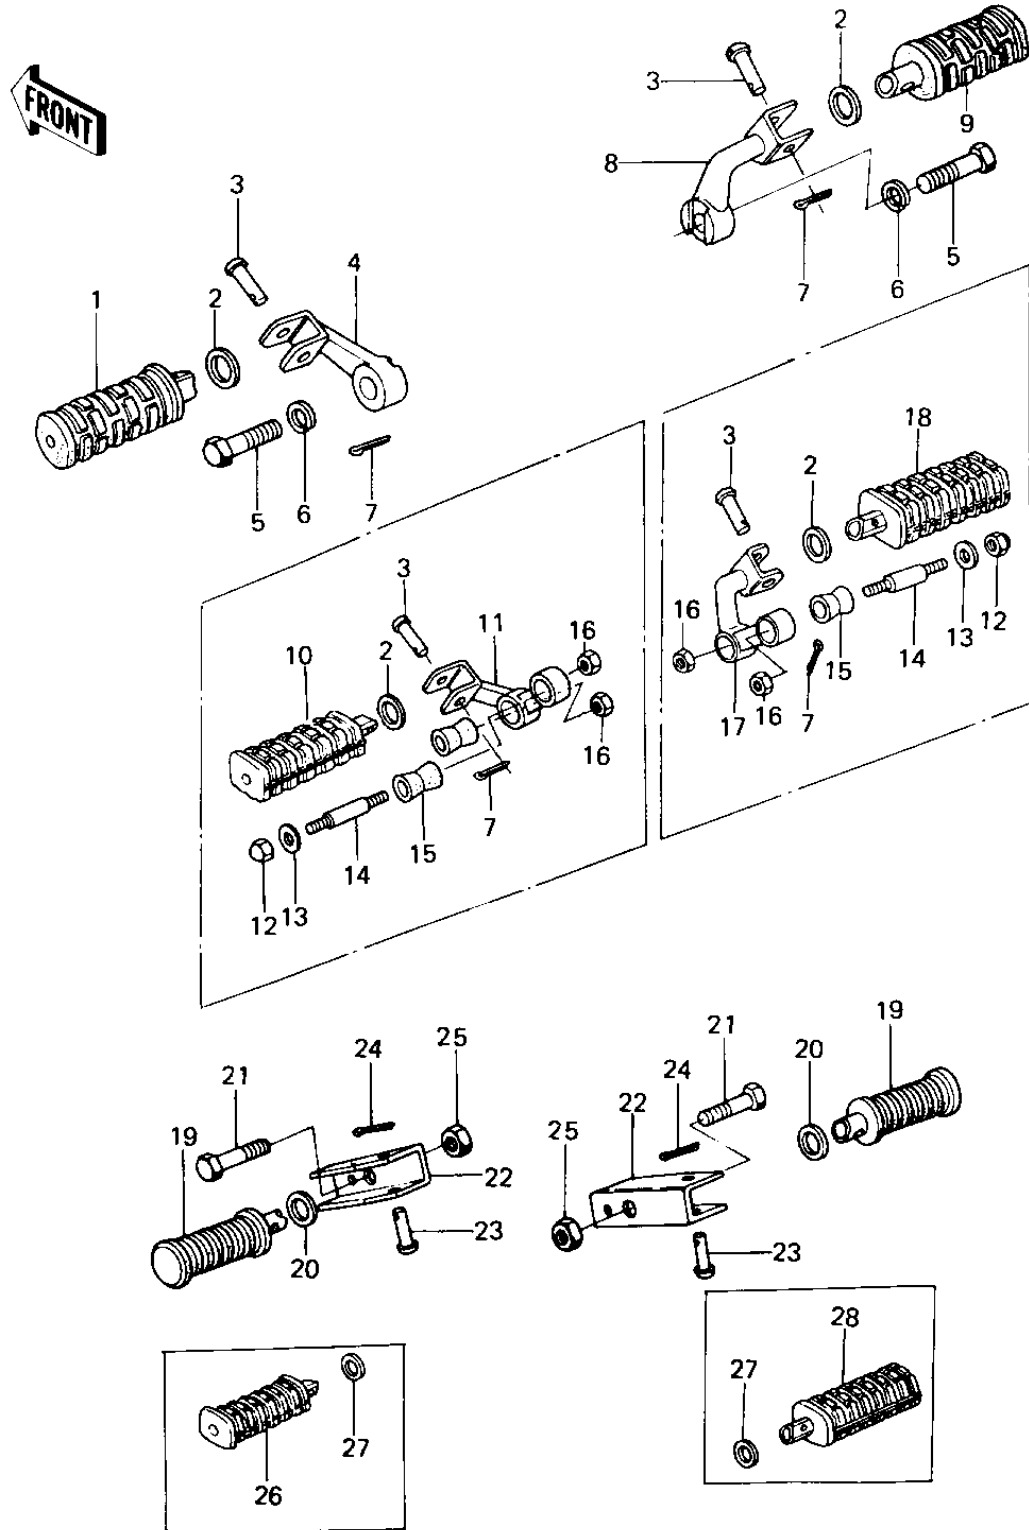

1978 Custom PARTS DIAGRAM

FOOTRESTS

1978 Custom PARTS LIST

FOOTRESTS

ITEM NAME	PART NUMBER	QUANTITY
BAR-FOOTREST,L.H (Ref # 1)	34028-011	1
WASHER,PLAIN (Ref # 2)	92022-250	1
PIN, FOOTREST STRAP (Ref # 3)	92043-080	1
BRACKET FTR.BAR,L.H. (Ref # 4)	34003-063	1
BOLT HEX HEAD 12X40 (Ref # 5)	113G1240	1
WASHER SPRING 12MM (Ref # 6)	461F1200	1
PIN COTTER 2.5X16 (Ref # 7)	550D2516	1
BRACKET,FTR BAR,R.H. (Ref # 8)	34003-064	1
BAR-FOOTREST,R.H (Ref # 9)	34028-012	1
STEP,FOOTREST,FRONT, (Ref # 10)	34028-1007	1
HOLDER,STEP,L.H. (Ref # 11)	34003-1012	1
NUT,CAP AND LOCK,8MM (Ref # 12)	92019-013	1
CAP,FOOTRESTBAR (Ref # 13)	92102-010	1
STUD,FOOTREST BAR FI (Ref # 14)	92004-048	1
DAMPER RUBBER,FOOTRE (Ref # 15)	92075-293	1
NUT 10MM (Ref # 16)	315B1000	1
HOLDER,STEP,R.H. (Ref # 17)	34003-1015	1
STEP,FOOTREST,FRONT, (Ref # 18)	34028-1008	1
RUBBER,FOOTREST (Ref # 19)	92076-027	1
WASHER-PLAIN (OPT) (Ref # 20)	92022-199	1
BOLT,HEX HEAD,10X40 (Ref # 21)	92003-213	1
BRACKET,REAR FOOTRES (Ref # 22)	34036-002	1
PIN (Ref # 23)	92043-1464	1
PIN,COTTER,2.0X12 (Ref # 24)	550D2012	1
NUT,LOCK,10MM (Ref # 25)	92019-021	1
STEP,FOOTREST,REAR,L (Ref # 26)	34028-1009	1
WASHER-PLAIN (Ref # 27)	92022-181	1
STEP,FOOTREST,REAR,R (Ref # 28)	34028-1010	1