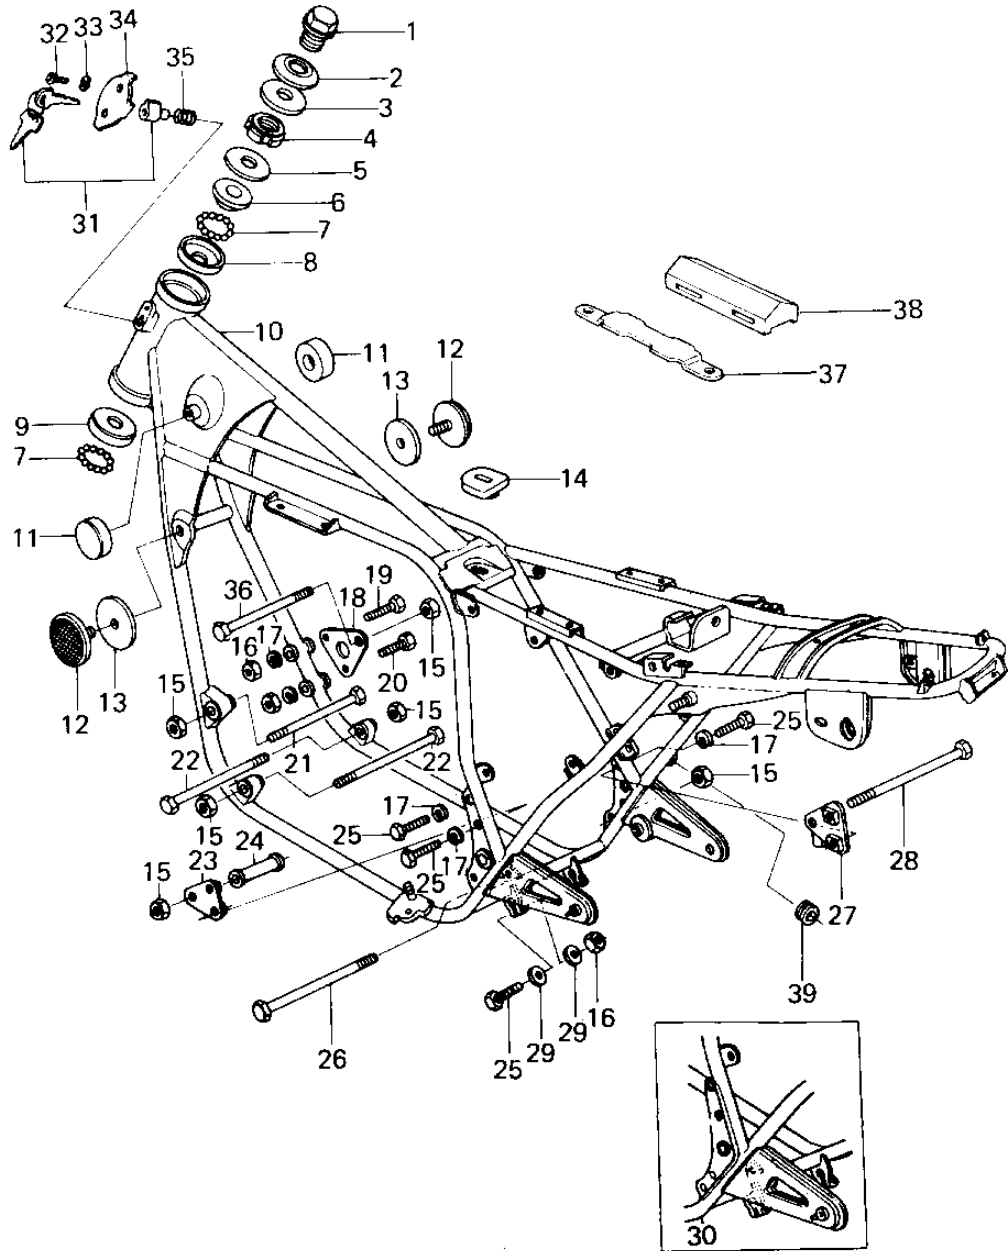

## FRAME/FRAME FITTINGS

## FRAME/FRAME FITTINGS

ITEM NAME	PART NUMBER	QUANTITY
BOLT,STEERG STEM HEA (Ref # 1)	92007-031	1
WASHER,STEERG STM HD (Ref # 2)	92022-230	1
WASHER,WAVE (Ref # 3)	46100-003	1
NUT STEERING STEM LC (Ref # 4)	92090-007	1
CAP, STEERING STEM (Ref # 5)	46098-016	1
CONE,STRNG STM BRNG (Ref # 6)	92047-011	1
BALL STEEL 1/4' (Ref # 7)	600A0800	1
RACE STRNG STEM BERN (Ref # 8)	92048-006	1
RACE,STRNG STM BRNG (Ref # 9)	92048-008	1
FRAME (Ref # 10)	32002-1008	1
DAMPER RUBBER-FL TAN (Ref # 11)	92075-101	1
REFLECTOR,REFLEX (Ref # 12)	28012-016	1
DAMPER RUBBER,REFLEC (Ref # 13)	92094-011	1
DAMPER RUBBER, FUEL TANK, REAR (Ref # 14)	92075 295	1
NUT,LOCK,10MM (Ref # 15)	92019-021	1
NUT,8MM (Ref # 16)	311B0800	1
WASHER SPRING 8MM (Ref # 17)	461F0800	1
PLATE,FRONT ENG.MOUNT (Ref # 18)	32030-063	1
BOLT-8X63 (Ref # 19)	92001-1397	1
BOLT,HEX HEAD,8X59 (Ref # 20)	110G0859	1
BOLT HEX HEAD 10X72 (Ref # 21)	92001 1049	1
BOLT HEX HEAD 10X84 (Ref # 22)	92001 1048	1
PLATE REAR ENGINE MOUNTING, RH (Ref # 23)	32030 064	1
COLLAR L 54MM (Ref # 24)	92027 275	1
BOLT (Ref # 25)	92001-1578	1
BOLT, HEX HEAD 10X219 (Ref # 26)	92091 032	1
PALTE REAR ENGINE MOUNTING, RH (Ref # 27)	32030 065	1
BOLT, HEX HEAD 10X250 (Ref # 28)	92090 023	1
WASHER PLAIN 8MM (Ref # 29)	410B0800	1

## 1978 Custom PARTS LIST

### FRAME/FRAME FITTINGS

ITEM NAME	PART NUMBER	QUANTITY
FRAME (Ref # 30)	32002 1058	1
LOCK-ASSY,STEERING (Ref # 31)	27016-5009	1
LOCK-ASSY,STEERING (Ref # 31)	27016-5009	1
SCREW TAPPING (Ref # 32)	92006 007	1
WASHER (Ref # 33)	92097-003	1
CAP,STEERING LOCK (Ref # 34)	11012-1134	1
SPRING-STEERING LOCK (Ref # 35)	27032-001	1
BOLT, HEX HEAD 10X46 (Ref # 36)	92001 1050	1
BRACKET,IGNITION COI (Ref # 37)	11034-1125	1
DAMPER,IGNITION COIL (Ref # 38)	92075-1033	1
DAMPER RUBBER (Ref # 39)	43064-007	1