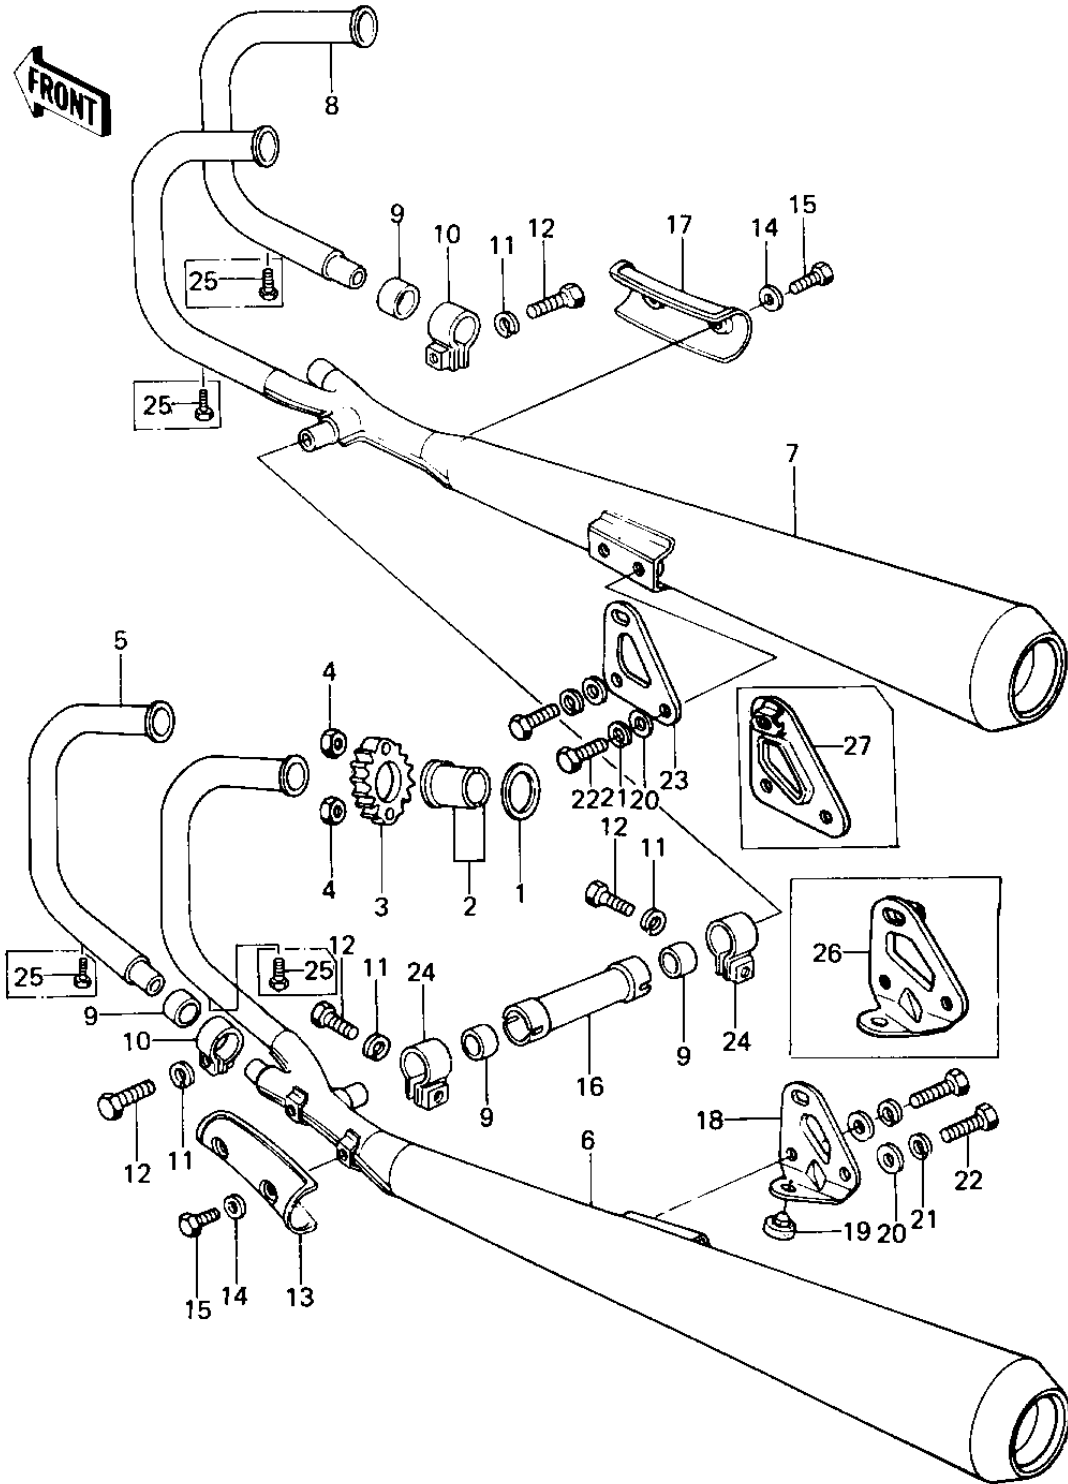

1979 Custom PARTS DIAGRAM

MUFFLERS

1979 Custom PARTS LIST

MUFFLERS

ITEM NAME	PART NUMBER	QUANTITY
GASKET,EXHAUST PIPE (Ref # 1)	11009-1866	1
COLLAR,EXHAUST PIPE (Ref # 2)	92027-264	1
HOLDER,EXHAUST PIPE (Ref # 3)	18069-1006	1
NUT,LOCK 6MM (Ref # 4)	92017-014	1
PIPE-EXHAUST,#4 (Ref # 5)	18049-1397	2
PIPE,EXHAUST,#1 (Ref # 5)	18049-1013	2
MUFFLER ASSY,L.H (Ref # 6)	18001-1002	3
MUFFLER ASSY,R.H (Ref # 7)	18001-1003	3
GASKET,MUFFLER CONNECT (Ref # 9)	11060-1051	2
CLAMP,MUFFLER (Ref # 10)	92037-1220	1
WASHER SPRING 8MM (Ref # 11)	461F0800	2
BOLT-SMALL-UPSET 8X2 (Ref # 12)	115G0825	1
COVER,MUFFLER,L.H. (Ref # 13)	14025-1099	1
WASHER-PLAIN,6MM (Ref # 14)	411D0600	1
SCREW,PAN HEAD,6X8 (Ref # 15)	92011-039	1
PIPE,MUFFLER CONNECT (Ref # 16)	32032-1669	1
COVER,MUFFLER,R.H. (Ref # 17)	14025-1100	2
BRACKET,MUFFLER,L.H. (Ref # 18)	32069-1040	1
DAMPER RUBB MAIN STA (Ref # 19)	92075-015	1
WASHER PLAIN 6MM (Ref # 20)	411B0600	1
BOLT, HEX HEAD, 8X16 (Ref # 22)	11080816	1
BRACKET,MUFFLER,R.H. (Ref # 23)	32069-1039	2
CLAMP,PIPE,35MM (Ref # 24)	92037-1223	1
BOLT (6X10) (Ref # 25)	110R0610	1
BRACKET, MUFFLER, LH (Ref # 26)	32068-1040	1