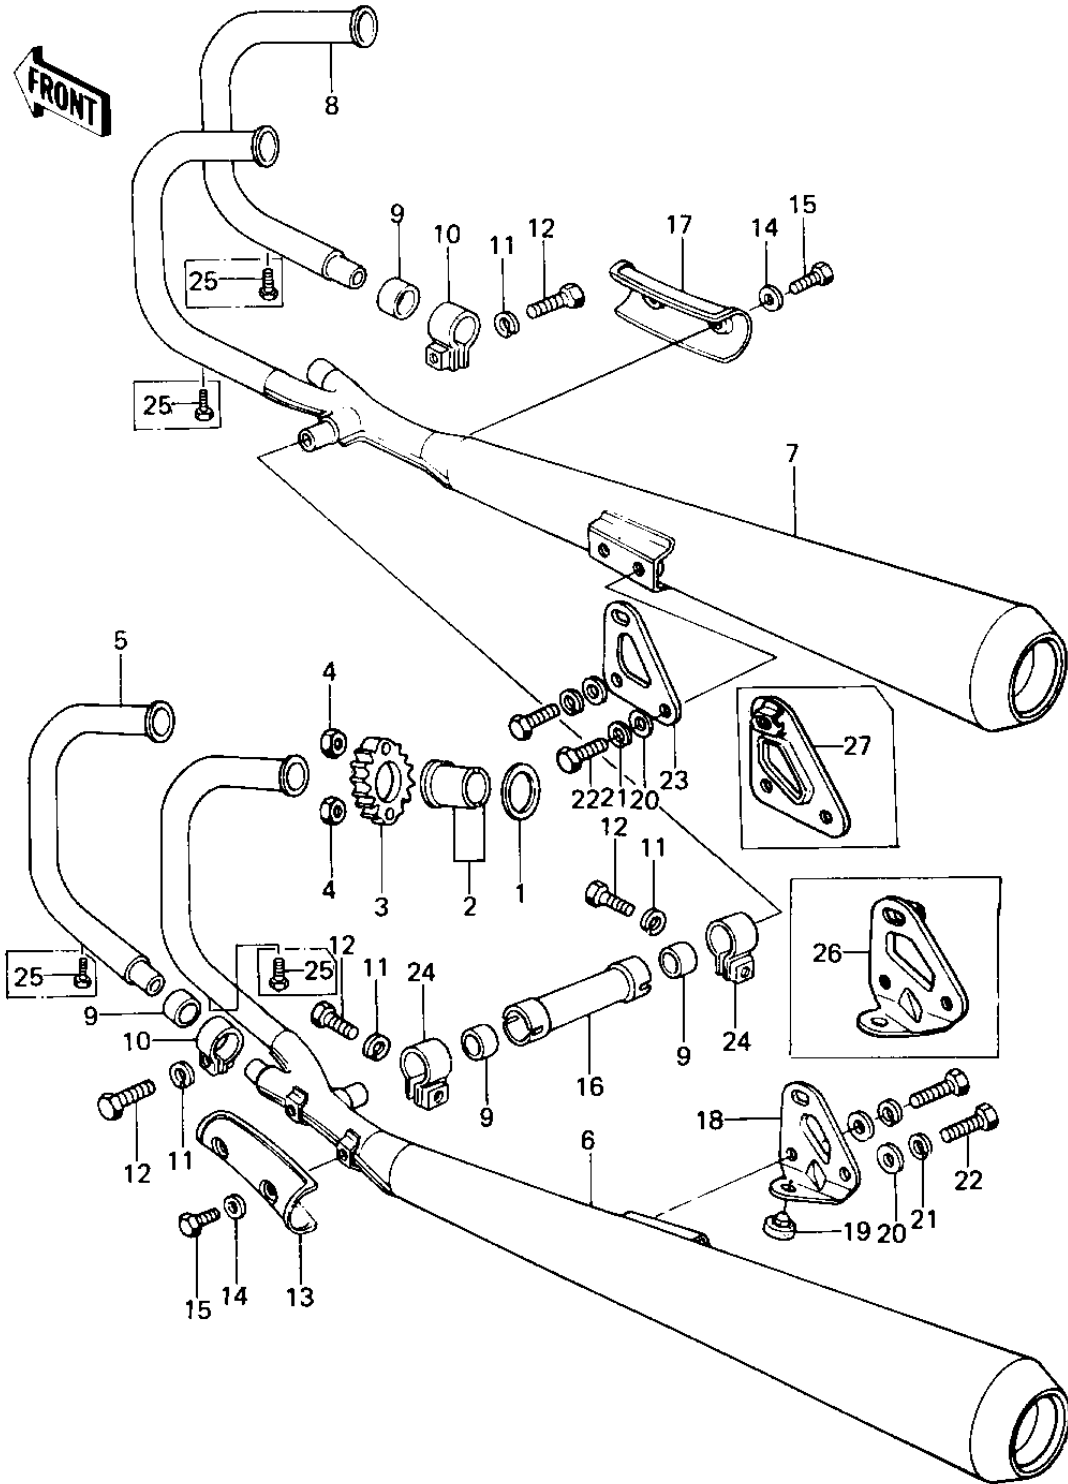

1978 Custom PARTS DIAGRAM

MUFFLERS

1978 Custom PARTS LIST

MUFFLERS

ITEM NAME	PART NUMBER	QUANTITY
GASKET,EXHAUST PIPE (Ref # 1)	11009-1866	4
COLLAR,EXHAUST PIPE (Ref # 2)	92027-264	8
HOLDER,EXHAUST PIPE (Ref # 3)	18069-1006	4
NUT,LOCK 6MM (Ref # 4)	92017-014	8
PIPE-EXHAUST,#4 (Ref # 5)	18049-1397	1
PIPE-EXHAUST,#4 (Ref # 5)	18049-1397	1
MUFFLER ASSY,L.H (Ref # 6)	18001-1002	1
MUFFLER ASSY,L.H (Ref # 6)	18001-1002	1
MUFFLER ASSY,L.H (Ref # 6)	18001-1002	1
MUFFLER ASSY,R.H (Ref # 7)	18001-1003	1
MUFFLER ASSY,R.H (Ref # 7)	18001-1003	1
MUFFLER ASSY,R.H (Ref # 7)	18001-1003	1
PIPE-EXHAUST,#4 (Ref # 8)	18049-1397	1
GASKET,MUFFLER CONNECT (Ref # 9)	11060-1051	4
GASKET,MUFFLER CONNECT (Ref # 9)	11060-1051	4
CLAMP,MUFFLER (Ref # 10)	92037-1220	2
WASHER SPRING 8MM (Ref # 11)	461F0800	4
BOLT-SMALL-UPSET 8X2 (Ref # 12)	115G0825	4
UNAVAILABLE IN PRICE BOOK (Ref # 13)	18067-049	1
COVER,MUFFLER,L.H. (Ref # 13)	14025-1099	1
WASHER-PLAIN,6MM (Ref # 14)	411D0600	4
SCREW,PAN HEAD,6X8 (Ref # 15)	92011-039	4
PIPE,MUFFLER CONNECT (Ref # 16)	32032-1669	1
COVER,MUFFLER,R.H. (Ref # 17)	14025-1100	1
COVER,MUFFLER,R.H. (Ref # 17)	14025-1100	1
BRACKET,MUFFLER,L.H. (Ref # 18)	32069-1040	1
DAMPER RUBB MAIN STA (Ref # 19)	92075-015	1
WASHER PLAIN 6MM (Ref # 20)	411B0600	4
WASHER, SPRING, 8MM (Ref # 21)	461F0800	4