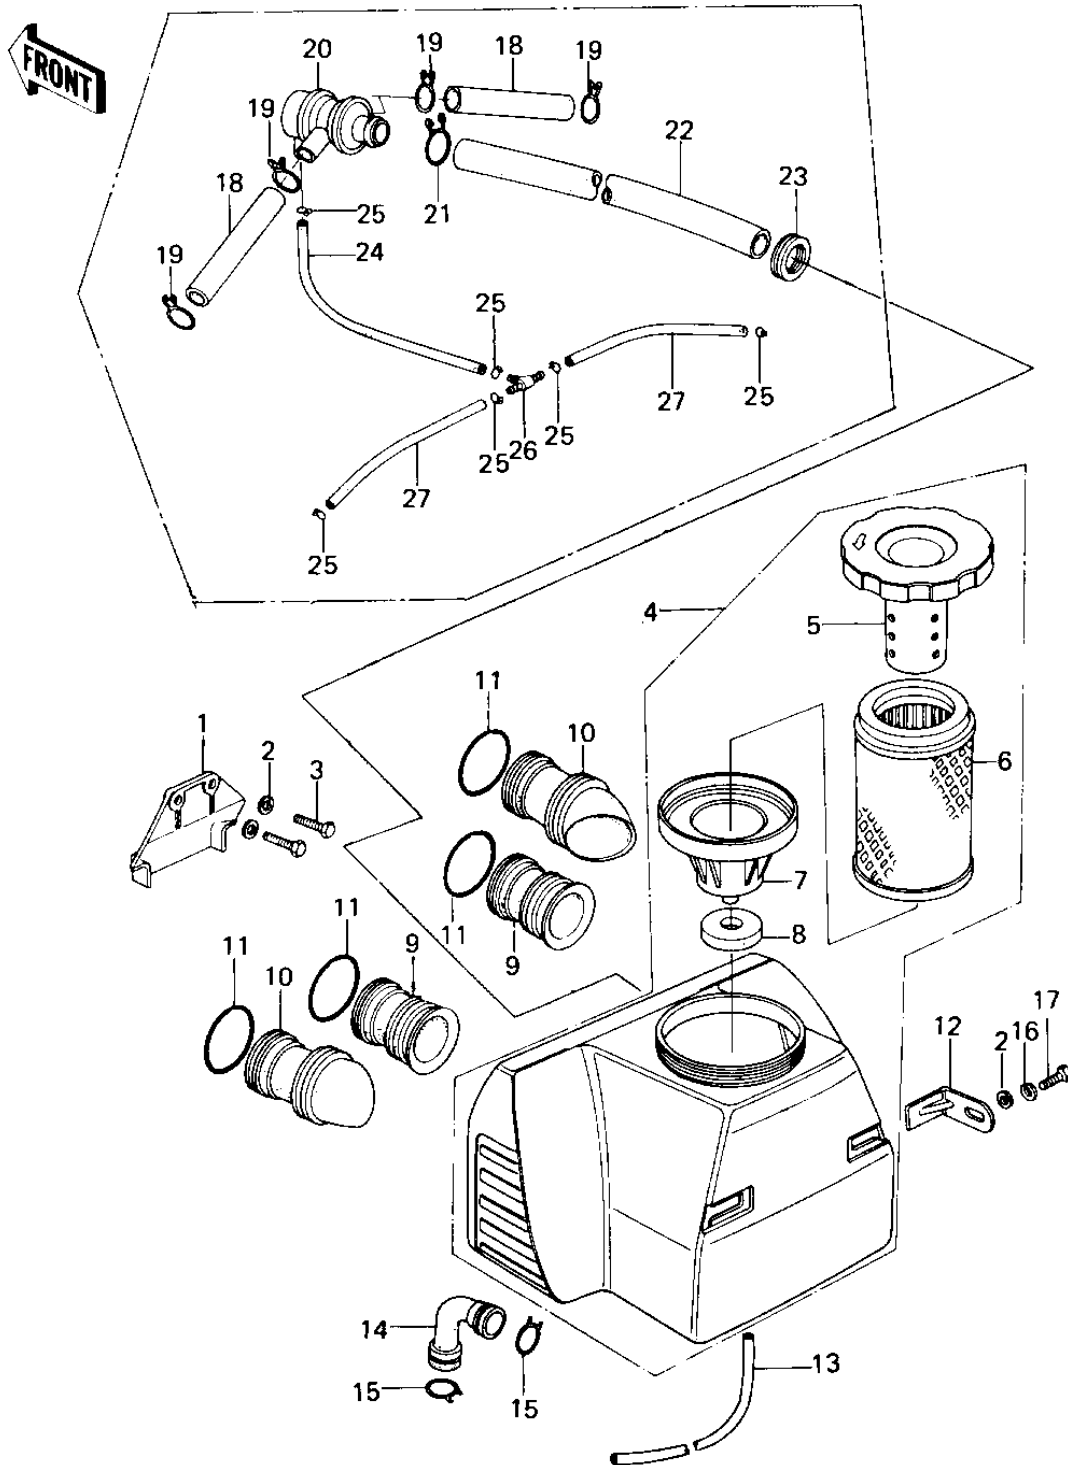

1979 Custom PARTS DIAGRAM

AIR CLEANER

1979 Custom PARTS LIST

AIR CLEANER

ITEM NAME	PART NUMBER	QUANTITY
BAFFLE PLT,AIR CLEAN (Ref # 1)	11019-003	1
WASHER PLAIN 6MM (Ref # 2)	411B0600	1
BOLT-UPSET (Ref # 3)	112G0618	1
AIR CLEANER ASSY (Ref # 4)	11010-1002	1
FILTER-ASSY (Ref # 4)	11010-1079	1
FILTER-ASSY-AIR (Ref # 4)	11010-1078	1
ELEMENT,AIR CLNR (Ref # 6)	11013-1006	2
HOLDER,INLET PIPE (Ref # 7)	11033-006	1
GASKET,HOLDER (Ref # 8)	11039-003	1
INLET DUCT,#2,3 (Ref # 9)	11015-057	1
INLET PIPE,#1.4 (Ref # 10)	11015-063	1
UNAVAILABLE IN PRICE BOOK (Ref # 11)	92061-047	1
BRACKET,AIR CLEANER (Ref # 12)	32070-038	1
UNAVAILABLE IN PRICE BOOK (Ref # 13)	700006200	1
TUBE,BREATHER (Ref # 14)	92059-137	1
CLAMP BREATHER PIPE (Ref # 15)	92037-028	1
WASHER SPRING 6MM (Ref # 16)	461F0600	1
BOLT-UPSET,6X12 (Ref # 17)	112G0612	1
TUBE,14X20X100 (Ref # 18)	92059-1042	1
CLAMP,BREATHER TUBE (Ref # 19)	92037-213	1
VALVE ASSY,AIR SWITC (Ref # 20)	16126-1005	1
CLAMP (Ref # 21)	92037-1076	1
TUBE,19X25X415 (Ref # 22)	92059-1041	1
GROMMET,AIR CLEANER (Ref # 23)	92071-1013	1
TUBE,4X9X290 (Ref # 24)	92059-1043	1
CLAMP-PIPE (Ref # 25)	92037-072	1
FITTING,TUBE (Ref # 26)	92005-1017	1
TUBE,VACUUM,LONG (Ref # 27)	92059-1162	1