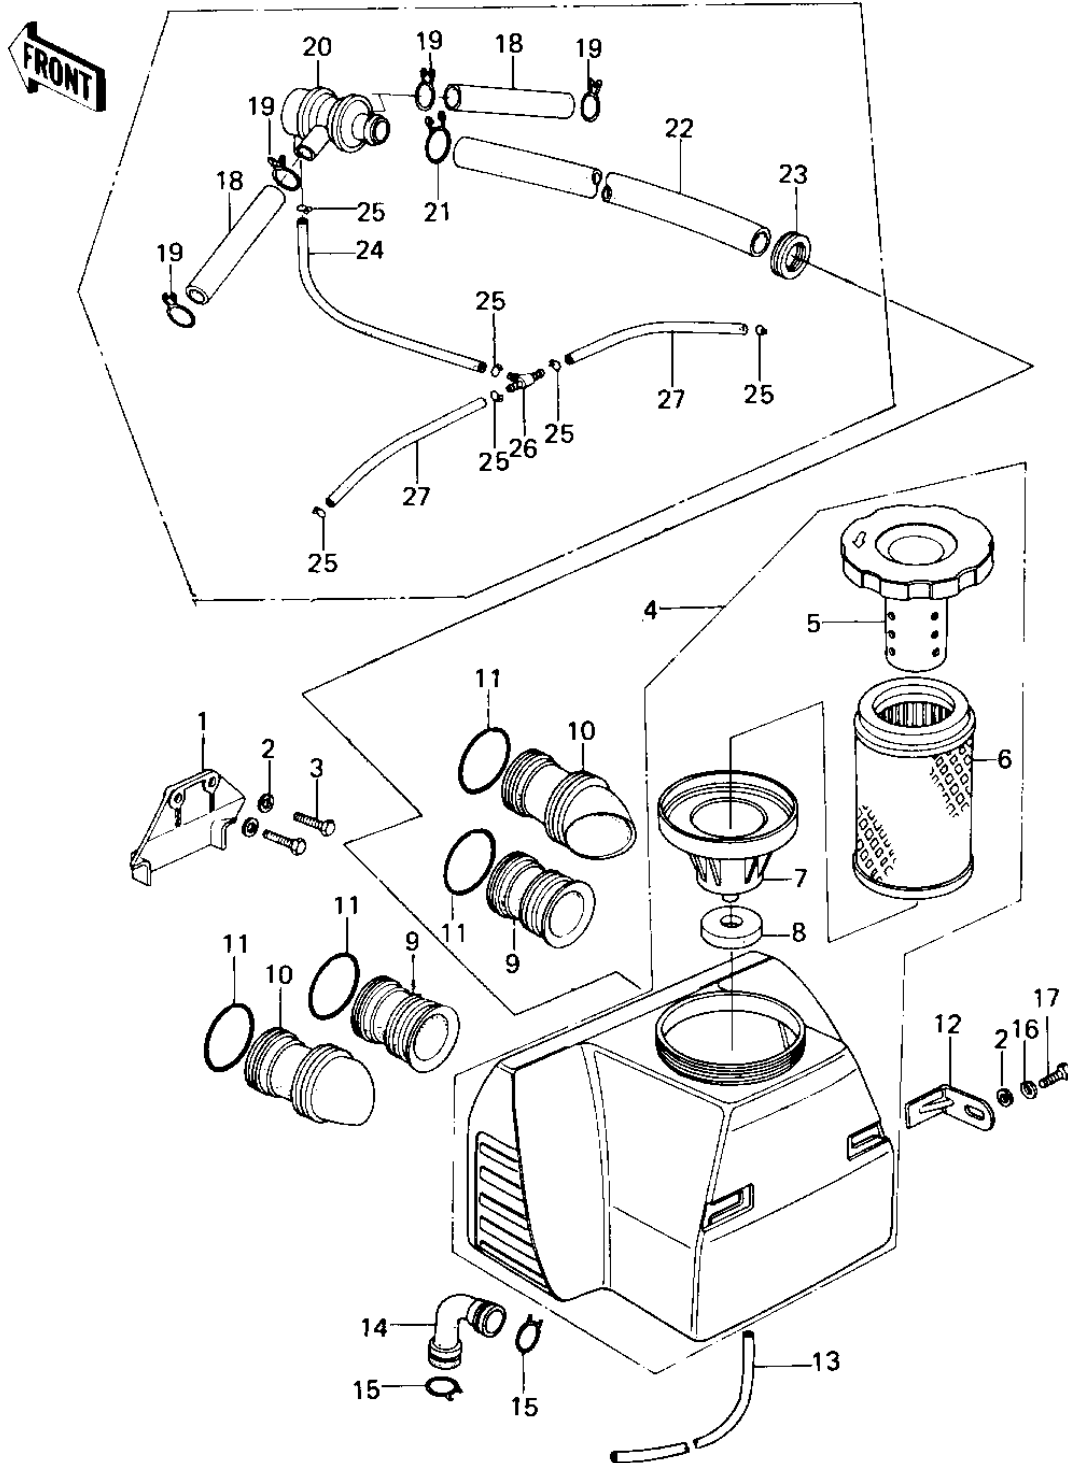

1978 Custom PARTS DIAGRAM

AIR CLEANER

1978 Custom PARTS LIST

AIR CLEANER

ITEM NAME	PART NUMBER	QUANTITY
BAFFLE PLT,AIR CLEAN (Ref # 1)	11019-003	1
WASHER PLAIN 6MM (Ref # 2)	411B0600	4
BOLT-UPSET (Ref # 3)	112G0618	2
AIR CLEANER ASSY (Ref # 4)	11010-1002	1
FILTER-ASSY (Ref # 4)	11010-1079	1
FILTER-ASSY (Ref # 4)	11010-1079	1
CAP,AIR CLEANER (Ref # 5)	11012-069	1
ELEMENT,AIR CLNR (Ref # 6)	11013-1006	1
ELEMENT,AIR CLNR (Ref # 6)	11013-1006	1
HOLDER,INLET PIPE (Ref # 7)	11033-006	1
GASKET,HOLDER (Ref # 8)	11039-003	1
INLET DUCT,#2,3 (Ref # 9)	11015-057	2
INLET PIPE,#1.4 (Ref # 10)	11015-063	2
UNAVAILABLE IN PRICE BOOK (Ref # 11)	92061-047	4
BRACKET,AIR CLEANER (Ref # 12)	32070-038	2
UNAVAILABLE IN PRICE BOOK (Ref # 13)	700006200	1
TUBE,BREATHER (Ref # 14)	92059-137	1
CLAMP BREATHER PIPE (Ref # 15)	92037-028	2
WASHER SPRING 6MM (Ref # 16)	461F0600	2
BOLT-UPSET,6X12 (Ref # 17)	112G0612	2