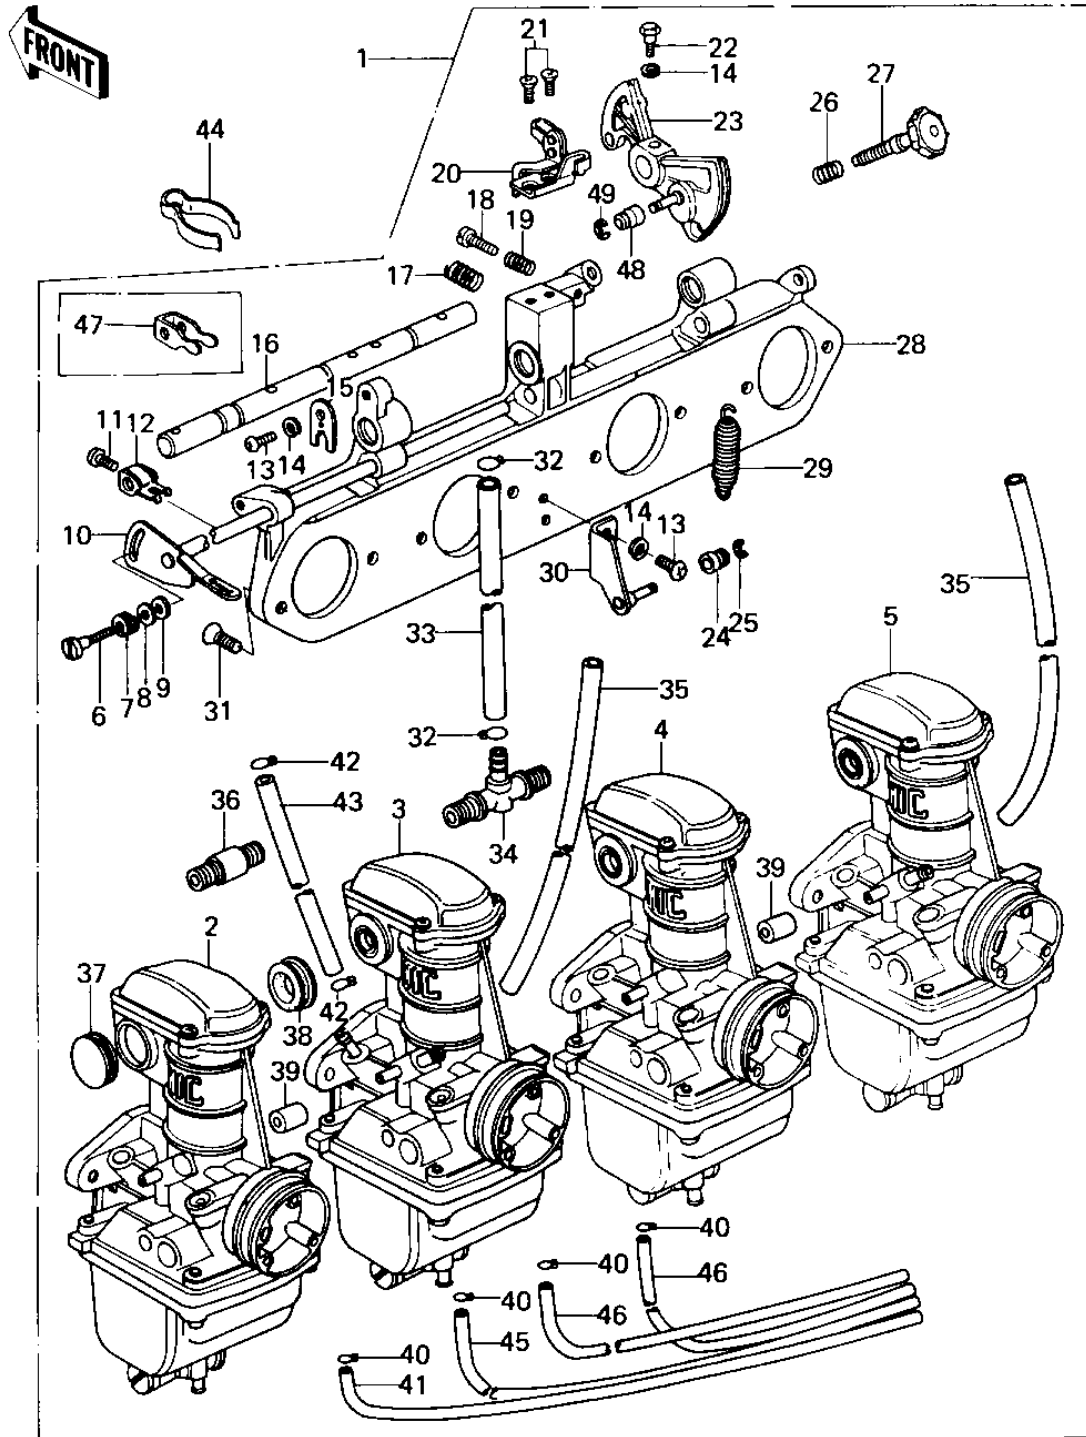

1979 Custom PARTS DIAGRAM

CARBURETOR ASSY

1979 Custom PARTS LIST

CARBURETOR ASSY

ITEM NAME	PART NUMBER	QUANTITY
CARBURETOR,L.H,OUT (Ref # 2)	16001-1029	1
CARBURETOR,L.H,INSID (Ref # 3)	16001-1030	1
CARBURETOR,R.H,INSID (Ref # 4)	16001-1031	1
CARBURETOR,R.H,OUT (Ref # 5)	16001-1032	1
SCREW (Ref # 6)	16046-005	1
SPRING,F (Ref # 7)	16040-009	1
WASHER PLAIN 5MM (Ref # 8)	410B0500	1
WASHER,PLAIN (Ref # 9)	16039-019	1
SHAFT,STARTER PLUNGE (Ref # 10)	16041-021	1
SCREW,PAN HEAD,5X7 (Ref # 11)	16046-007	1
LEVER,STARTER PLUNGE (Ref # 12)	13168-1026	1
SCREW-PAN-CROS (Ref # 13)	220B0514	1
WASHER SPRING 5MM (Ref # 14)	461F0500	1
PLATE,SHAFT STOPPER (Ref # 15)	16055-012	1
SHAFT,CARB CONNECTIO (Ref # 16)	16041-017	1
SPRING,CABLE PULLY (Ref # 17)	16040-022	1
SCREW (Ref # 18)	16021-032	1
SPRING,THROTTLE ADJS (Ref # 19)	16022-010	1
BRACKET,THROTTLE CAB (Ref # 20)	16077-017	1
SCREW CNTSNK HD 5X10 (Ref # 21)	221B0510A	1
BOLT,HEX HEAD,5X14 (Ref # 22)	16067-006	1
PULLEY,THROTTLE CABL (Ref # 23)	16068-015	1
RING (Ref # 24)	16073-016	2
CIRCLIP 3MM (Ref # 25)	482K3000	2
SPRING,THROTTLE STOP (Ref # 26)	16022-017	1
SCREW,THROTTLE STOP (Ref # 27)	16021-1010	1
HOLDER,CARBURETOR (Ref # 28)	16065-049	1
SPRING,THROTTLE PULL (Ref # 29)	92081-1028	1
BRACKET,THROTTLE CAB (Ref # 30)	16077-016	1

1979 Custom PARTS LIST

CARBURETOR ASSY

ITEM NAME	PART NUMBER	QUANTITY
SCREW,6X14 (Ref # 31)	16033-029	1
CLAMP,CARB CONECT HO (Ref # 32)	92037-056	1
TUBE,5.8X10.8X180 (Ref # 33)	92059-1443	1
HOSE,FEL,6.5X11.5X16 (Ref # 33)	92059-1044	1
FITTING (Ref # 34)	92005-1010	1
HOSE,AIR VENT,5X8X25 (Ref # 35)	92059-1045	2
FITTING (Ref # 36)	92005-1009	1
CAP,RUBBER (Ref # 37)	16039-042	1
GROMMET,CARBURETOR (Ref # 38)	92071-104	1
HOSE,6X11.5X16 (Ref # 39)	92059-141	1
CLAMP,OVERFLOW HOSE (Ref # 40)	92037-173	1
HOSE,FUEL OVERFLOW (Ref # 41)	92059-147	2
CLAMP,BRAKE HOSE (Ref # 44)	92037-1061	1
HOSE,FUEL OVERFLOW (Ref # 46)	92059-134	1