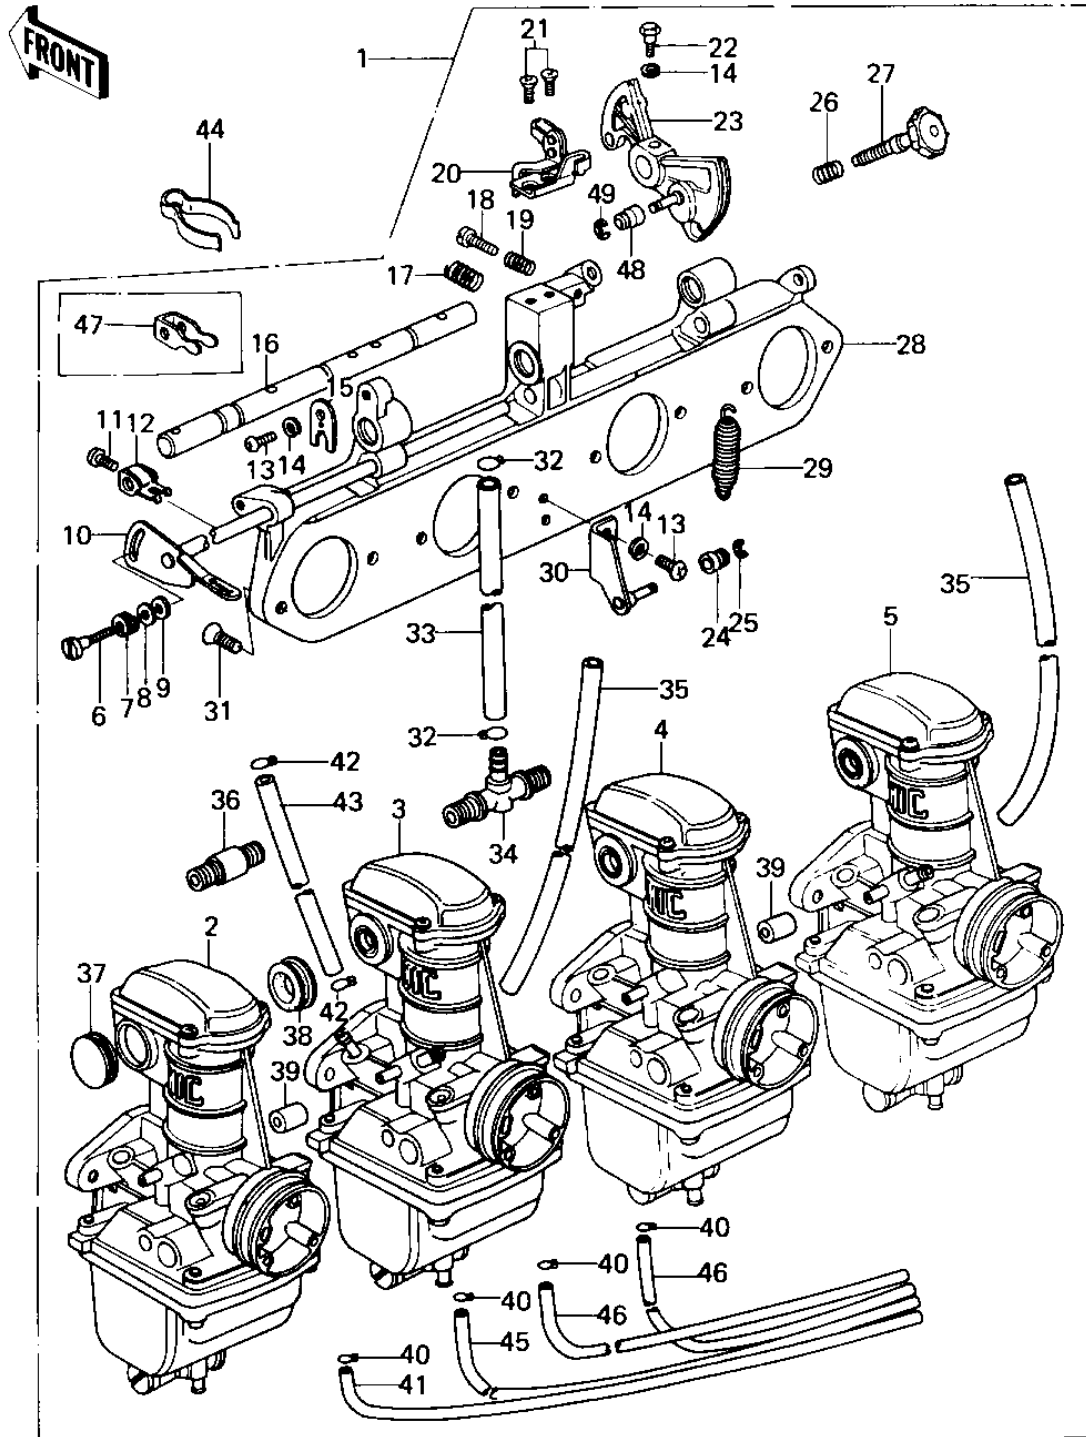

# 1978 Custom PARTS DIAGRAM

CARBURETOR ASSY

# 1978 Custom PARTS LIST

## CARBURETOR ASSY

<b>ITEM NAME</b>	<b>PART NUMBER</b>	<b>QUANTITY</b>
CARBURETOR ASSY (Ref # )	16001-1020	1
CARBURETOR ASSY (Ref # )	16001-1069	1
CARBURETOR ASSY (Ref # )	16001-1069	1