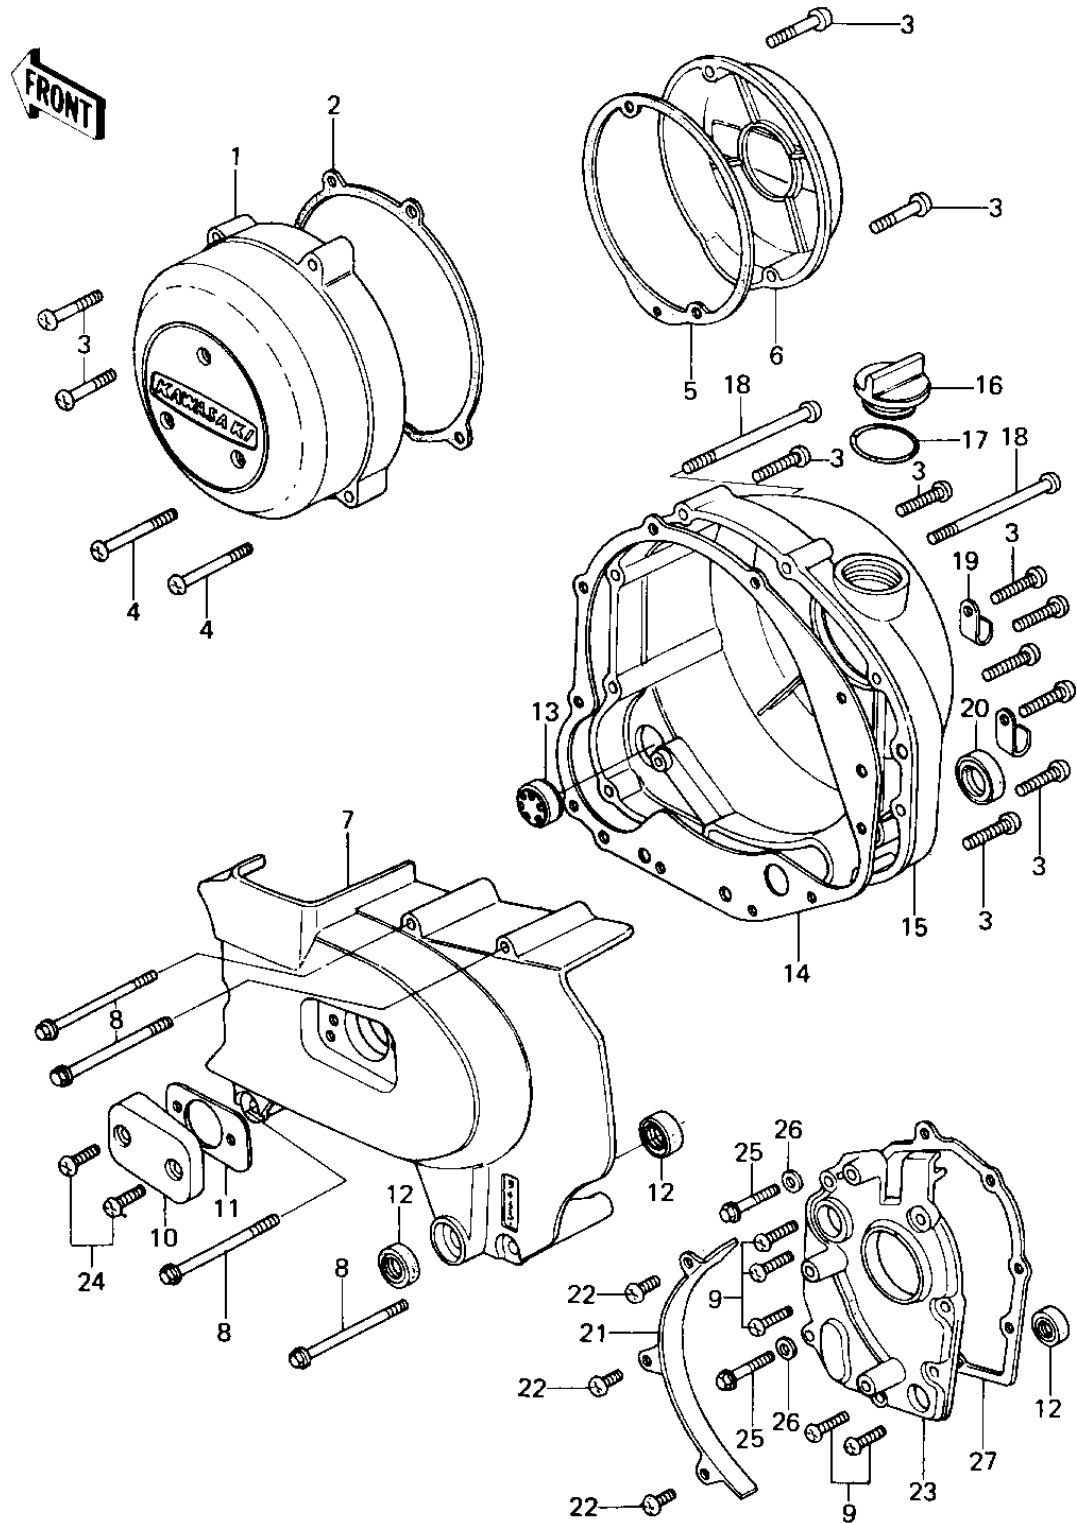

1979 Custom PARTS DIAGRAM ENGINE COVERS

1979 Custom PARTS LIST

ENGINE COVERS

ITEM NAME	PART NUMBER	QUANTITY
COVER,DYNAMO (Ref # 1)	14031-1009-80	2
COVER,GENERATOR,BUFF (Ref # 1)	14031-1028	1
GASKET,L.H.ENG COVER (Ref # 2)	14045-029	1
GASKET,GENERATOR COV (Ref # 2)	11009-1987	1
SCREW PAN HEAD 6X30 (Ref # 3)	220B0630	1
SCREW PAN HEAD 6X70 (Ref # 4)	220B0670	1
SCREW PAN HEAD 6X40 (Ref # 4)	220B0640	1
GASKET,PULSING COIL (Ref # 5)	11060-1053	1
CAP,BREAKER POINT,BU (Ref # 6)	11012-1035	1
COVER,ENG SPROCKT,BU (Ref # 7)	14026-035-80	1
BOLT-FLANGED,6X70 (Ref # 8)	130G0670	1
SCREW PAN HEAD 6X20 (Ref # 9)	220B0620	1
COVER,CLUTCH ADJUSTN (Ref # 10)	14028-006-80	1
GASKET,CLUTCH ADJ CA (Ref # 11)	14049-004	1
OIL SEAL,TB13225.5 (Ref # 12)	92051-005	1
GAUGE,OIL LEVEL (Ref # 13)	52015-004	1
GASKET,R.H.ENG COVER (Ref # 14)	14046-035	1
COVER,R.H.ENG,BUFF F (Ref # 15)	14032-117-80	1
PLUG,OIL FILLER (Ref # 16)	16115-013	1
"0" RING,31MM (Ref # 17)	92055-049	1
SCREW PAN HEAD 6X80 (Ref # 18)	220B0680	1
CLAMP,WIRING HARNESS (Ref # 19)	21126-008	1
OIL SEAL SB20285 (Ref # 20)	92049-012	1
GUIDE,CHAIN (Ref # 21)	12053-1006	1
BOLT-UPSET 6X14 (Ref # 22)	112B0614	1
COVER,MISSION (Ref # 23)	14024-011	1
SCREW PAN HEAD 6X18 (Ref # 24)	220B0618	1
BOLT,HEX HEAD,6X35 (Ref # 25)	92001-164	1
WASHER OIL PUMP BANJ (Ref # 26)	92022-077	1

1979 Custom PARTS LIST

ENGINE COVERS

ITEM NAME	PART NUMBER	QUANTITY
GASKET,TRANSMISSION (Ref # 27)	11060-1056	1