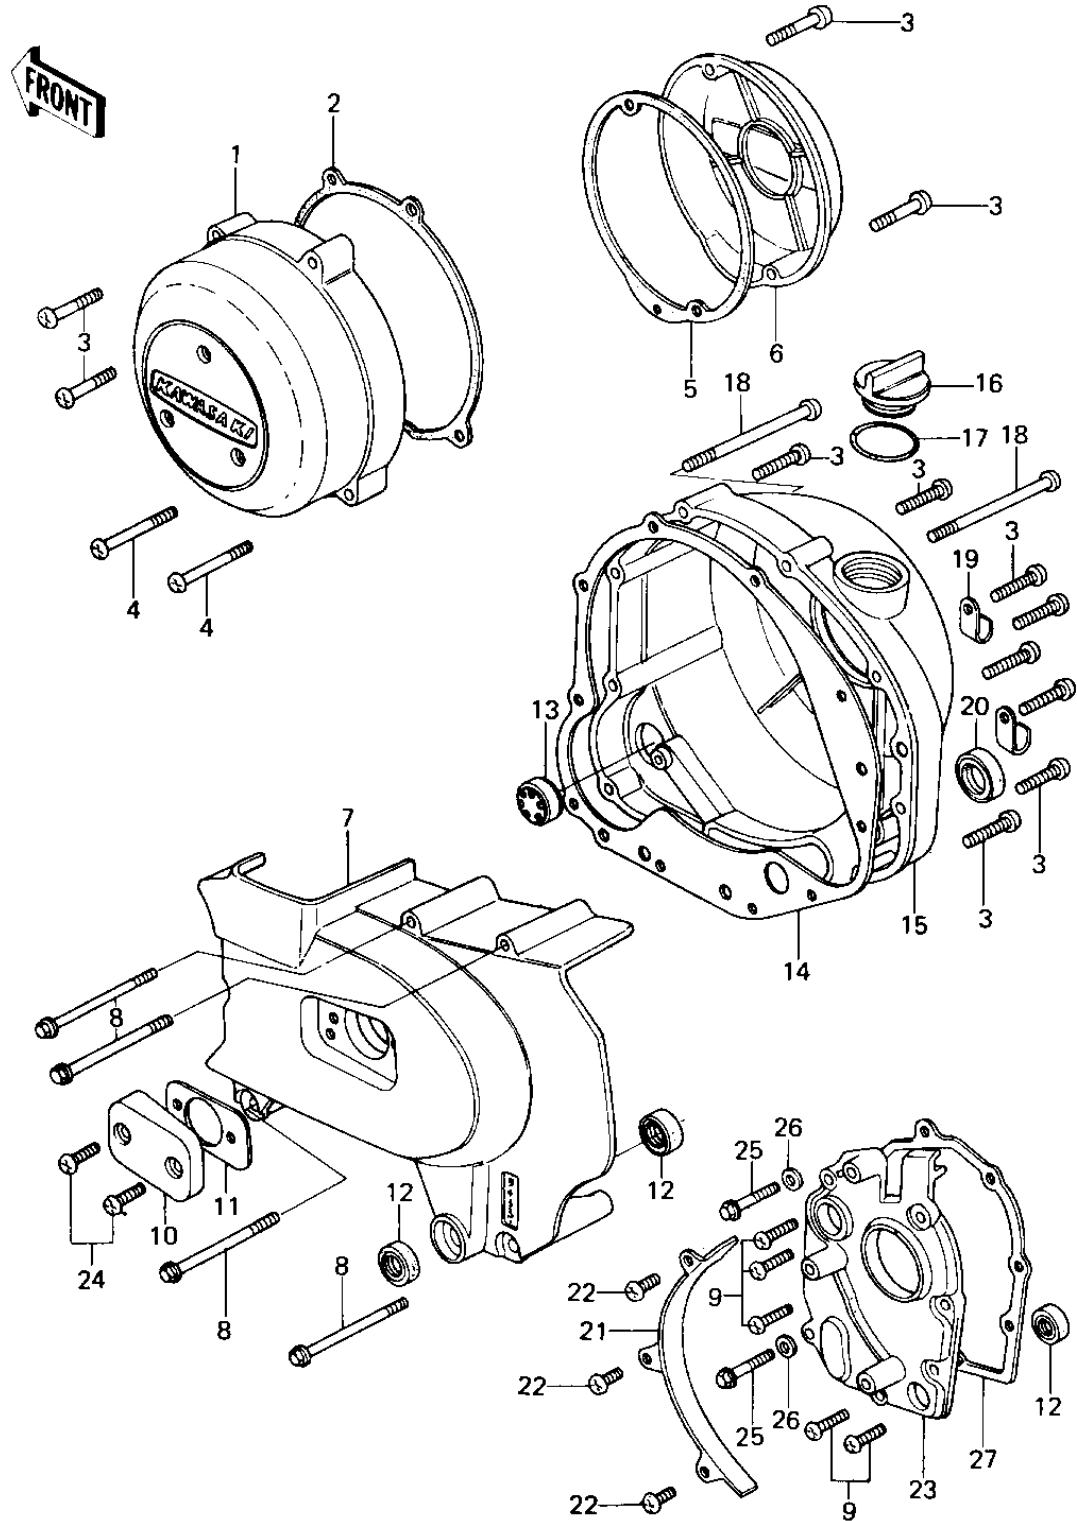

1978 Custom PARTS DIAGRAM

ENGINE COVERS

1978 Custom PARTS LIST

ENGINE COVERS

ITEM NAME	PART NUMBER	QUANTITY
COVER,DYNAMO (Ref # 1)	14031-1009-80	2
COVER,DYNAMO (Ref # 1)	14031-1009-80	2
COVER,GENERATOR,BUFF (Ref # 1)	14031-1028	2
GASKET,L.H.ENG COVER (Ref # 2)	14045-029	2
GASKET,GENERATOR COV (Ref # 2)	11009-1987	2
SCREW PAN HEAD 6X30 (Ref # 3)	220B0630	2
SCREW PAN HEAD 6X70 (Ref # 4)	220B0670	2
SCREW PAN HEAD 6X40 (Ref # 4)	220B0640	2
GASKET,PULSING COIL (Ref # 5)	11060-1053	2
CAP,BREAKER POINT,BU (Ref # 6)	11012-1035	2
COVER,ENG SPROCKT,BU (Ref # 7)	14026-035-80	2
BOLT-FLANGED,6X70 (Ref # 8)	130G0670	2
SCREW PAN HEAD 6X20 (Ref # 9)	220B0620	2
COVER,CLUTCH ADJUSTN (Ref # 10)	14028-006-80	2
GASKET,CLUTCH ADJ CA (Ref # 11)	14049-004	2
OIL SEAL,TB13225.5 (Ref # 12)	92051-005	2
GAUGE,OIL LEVEL (Ref # 13)	52015-004	2
GASKET,R.H.ENG COVER (Ref # 14)	14046-035	2
COVER,R.H.ENG,BUFF F (Ref # 15)	14032-117-80	2
PLUG,OIL FILLER (Ref # 16)	16115-013	2
"O" RING,31MM (Ref # 17)	92055-049	2
SCREW PAN HEAD 6X80 (Ref # 18)	220B0680	2
CLAMP,WIRING HARNESS (Ref # 19)	21126-008	2
OIL SEAL SB20285 (Ref # 20)	92049-012	2
GUIDE,CHAIN (Ref # 21)	12053-1006	2
BOLT-UPSET 6X14 (Ref # 22)	112B0614	2
COVER,MISSION (Ref # 23)	14024-011	2
SCREW PAN HEAD 6X18 (Ref # 24)	220B0618	2
BOLT,HEX HEAD,6X35 (Ref # 25)	92001-164	2

1978 Custom PARTS LIST

ENGINE COVERS

ITEM NAME	PART NUMBER	QUANTITY
WASHER OIL PUMP BANJ (Ref # 26)	92022-077	2
GASKET,TRANSMISSION (Ref # 27)	11060-1056	2