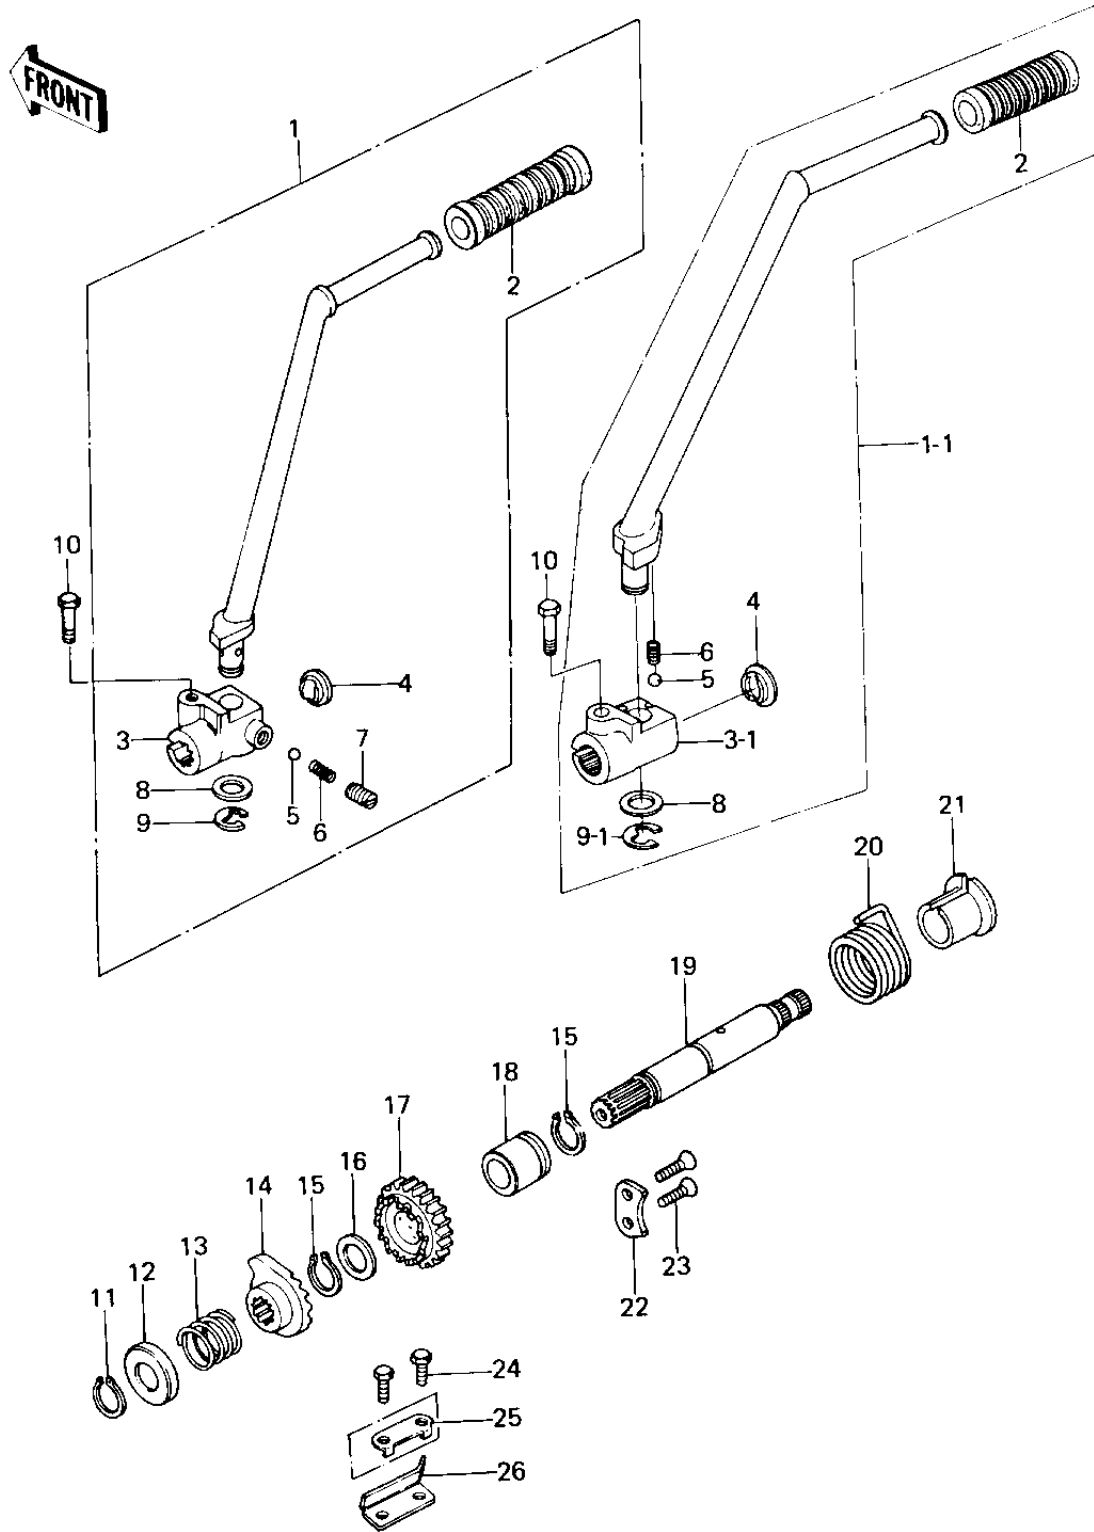

1978 Custom PARTS DIAGRAM

KICKSTARTER MECHANISM

1978 Custom PARTS LIST

KICKSTARTER MECHANISM

ITEM NAME	PART NUMBER	QUANTITY
PEDAL ASSY,KICK (Ref # 1)	13064-1005	2
PEDAL ASSY,KICK (Ref # 1-1)	13064-1005	2
RUBBER KICK PEDAL (Ref # 2)	13063-004	2
BOSS,KICK PEDAL (Ref # 3)	13061-1002	2
BOSS,KICK (Ref # 3-1)	13061-1008	2
PLUG,A,KICKSTARTER (Ref # 4)	92066-058	2
BALL STEEL 1/4' (Ref # 5)	600A0800	2
SPRING (Ref # 6)	92081-154	2
PLUG,B,KICKSTARTER (Ref # 7)	92066-061	2
WASHER,PLAIN (Ref # 8)	92022-1019	2
CIRCLIP 10MM (Ref # 9)	482J0100	2
CIRCLIP 10MM (Ref # 9-1)	482J0100	2
BOLT-HEX HEAD,6X32 (Ref # 10)	110N0632	2
CIRCLIP,19MM (Ref # 11)	480J1900	2
CAP,KICKSTARTER (Ref # 12)	92102-008	2
SPRING RATCHET (Ref # 13)	92081-104	2
RATCHET,KICK SHAFT (Ref # 14)	13078-011	2
CIRCLIP, 20MM (Ref # 15)	480J2000	2
WASHER THRUST (Ref # 16)	92022-112	2
GEAR,KICKSTARTER,20T (Ref # 17)	13068-035	2
BUSHING,KICK SHAFT (Ref # 18)	92028-175	2
SHAFT,KICKSTARTER (Ref # 19)	13066-045	2
SPRING,KICK RETURN (Ref # 20)	92082-006	2
GUIDE,KICK SPRING (Ref # 21)	13070-009	2
PLATE-DRUM LEV POSTION (Ref # 22)	13169-007	2
SCREW CNTSNK HD 6X12 (Ref # 23)	221B0612	2
BOLT-UPSET (Ref # 24)	112G0614	2
WASHER,LOCK,6MM (Ref # 25)	92024-075	2
STOPPER,KICKSTARTER (Ref # 26)	13072-018	2