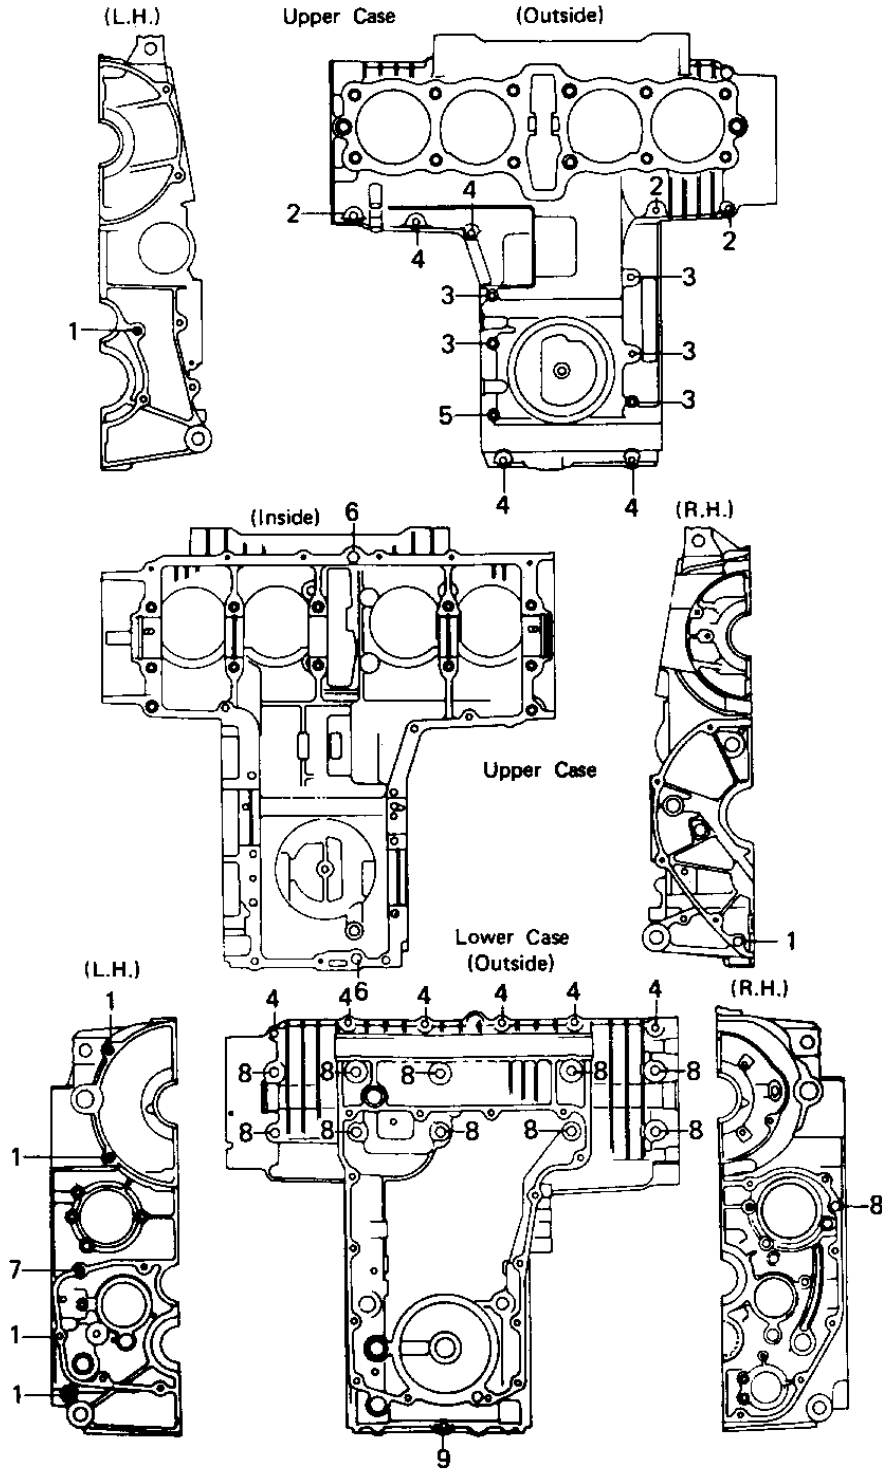

1979 Custom PARTS DIAGRAM

CRANKCASE BOLT & STUD PATTERN

1979 Custom PARTS LIST

CRANKCASE BOLT & STUD PATTERN

ITEM NAME	PART NUMBER	QUANTITY
PIN-DOWEL (Ref # 1)	92042-007	1
BOLT-FLANGED,6X50 (Ref # 2)	130G0650	1
BOLT,HEX HEAD,6X99 (Ref # 3)	92003-111	1
BOLT,6X43 (Ref # 4)	92002-1881	2
BOLT,HEX HEAD,6X116 (Ref # 5)	92003-113	1
PIN,DOWEL,10X8.2X14 (Ref # 6)	92043-1037	1
PIN,DOWEL,6X14 (Ref # 7)	551A0614	1
BOLT-FLANGED,8X95 (Ref # 8)	130P0895	1
BOLT,6X105 (Ref # 9)	92003-194	1