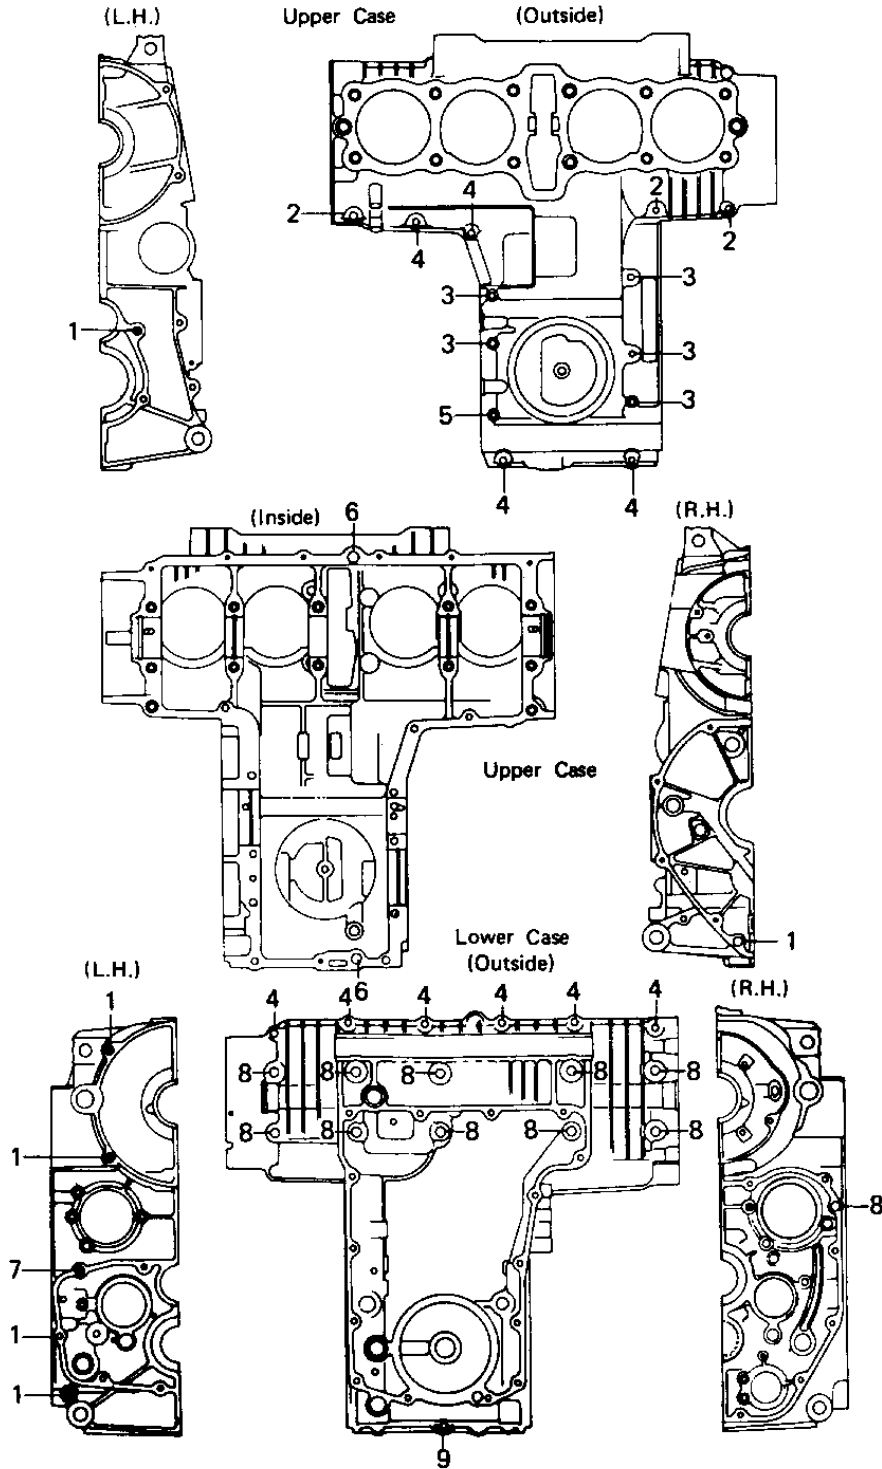

1978 Custom PARTS DIAGRAM

CRANKCASE BOLT & STUD PATTERN

1978 Custom PARTS LIST

CRANKCASE BOLT & STUD PATTERN

ITEM NAME	PART NUMBER	QUANTITY
PIN-DOWEL (Ref # 1)	92042-007	2
BOLT-FLANGED,6X50 (Ref # 2)	130G0650	2
BOLT,HEX HEAD,6X99 (Ref # 3)	92003-111	2
BOLT,6X43 (Ref # 4)	92002-1881	2
BOLT,6X43 (Ref # 4)	92002-1881	2
BOLT,HEX HEAD,6X116 (Ref # 5)	92003-113	2
PIN,DOWEL,10X8.2X14 (Ref # 6)	92043-1037	2
PIN,DOWEL,6X14 (Ref # 7)	551A0614	2
BOLT-FLANGED,8X95 (Ref # 8)	130P0895	2
BOLT,6X105 (Ref # 9)	92003-194	2