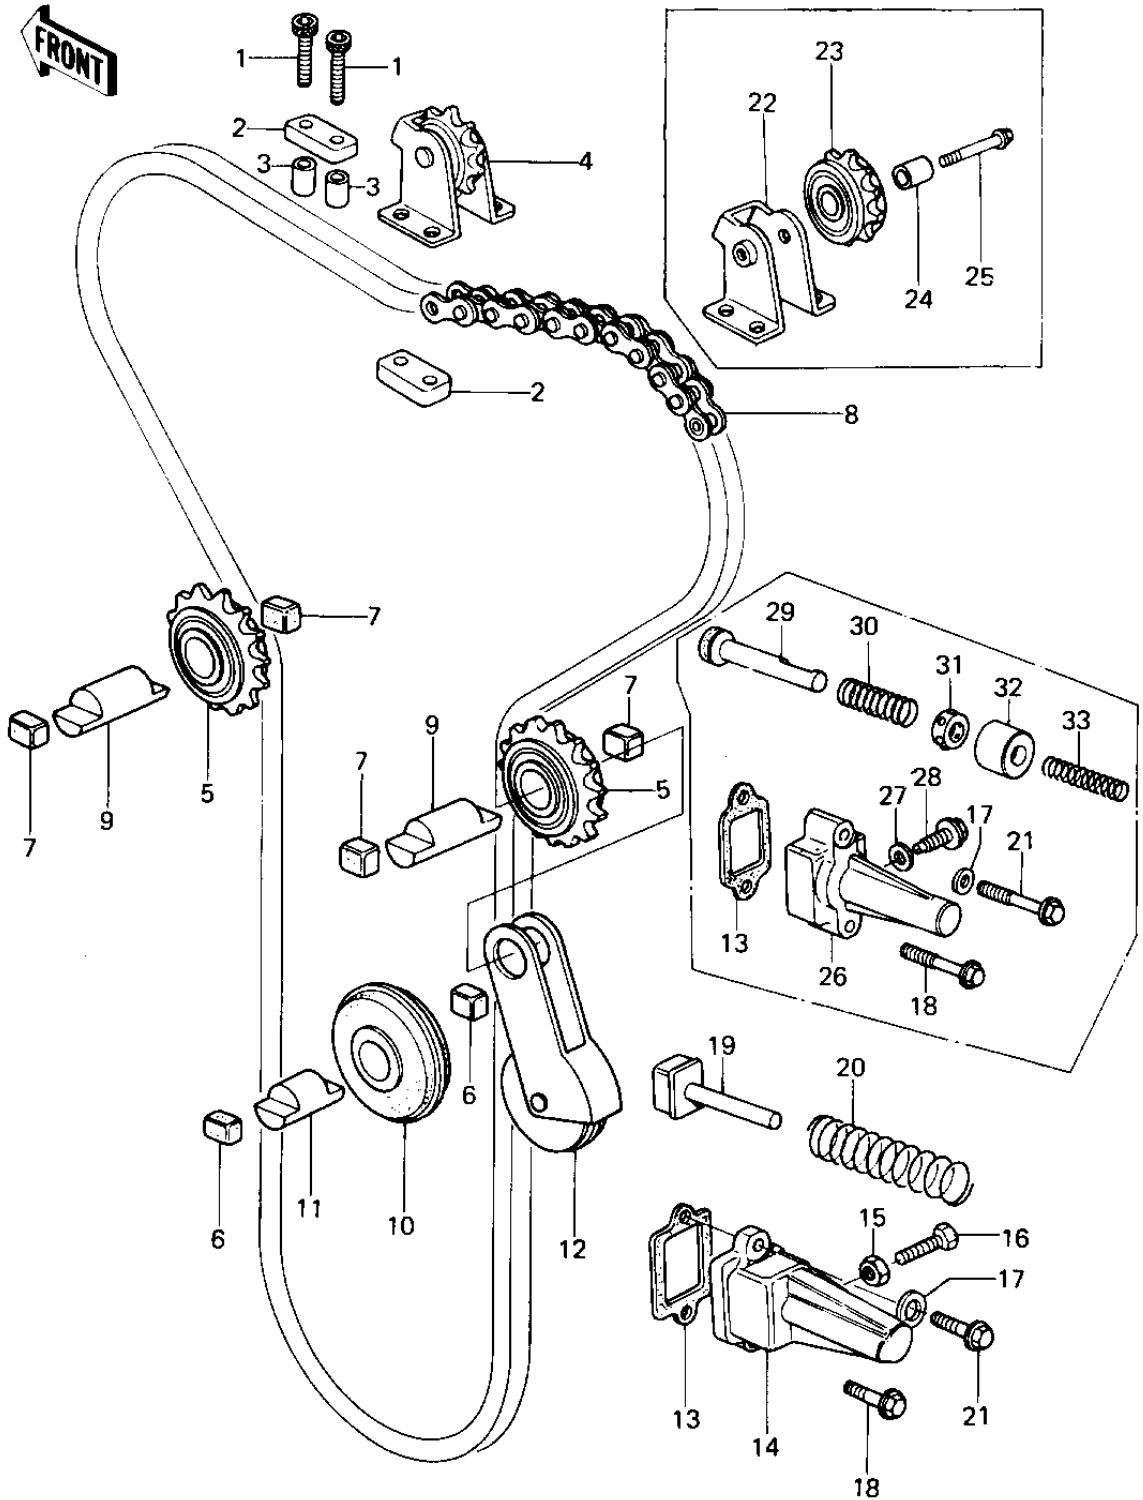

1979 Custom PARTS DIAGRAM

CAM CHAIN/TENSIONER

1979 Custom PARTS LIST

CAM CHAIN/TENSIONER

ITEM NAME	PART NUMBER	QUANTITY
BOLT,ALLEN,6X32 (Ref # 1)	120Q0632	1
DAMPER RUBBER (Ref # 2)	92075-289	1
COLLAR,8X15 (Ref # 3)	92027-1079	1
IDLER ASSY,CAM CHAIN (Ref # 4)	12053-1013	2
IDLER ASSY,CAM CHAIN (Ref # 5)	12053-1012	2
DAMPER RUBBER (Ref # 6)	92075-123	1
RUBBER,GUIDE ROLLAR (Ref # 7)	92075-232	1
CHAIN,CAM (Ref # 8)	21070-012	1
SHAFT,GUIDE ROLLER (Ref # 9)	12052-005	1
ROLLER,CAM CHN GUIDE (Ref # 10)	12055-004	1
SHAFT,CAM CHAIN GUID (Ref # 11)	12052-003	1
TENSIONER,CAM CHAIN (Ref # 12)	12048-015	1
GASKET,TENSIONER (Ref # 13)	11009-1980	1
HOLDER,TENSIONER (Ref # 14)	12049-1003	1
NUT 6MM (Ref # 15)	311B0600	1
BOLT,TENSIONER ADJUS (Ref # 16)	92003-093	1
WASHER OIL PUMP BANJ (Ref # 17)	92022-077	2
BOLT,FLANGED,6X30 (Ref # 18)	130G0630	1
PUSH ROD,CAM CHAIN (Ref # 19)	12054-001	1
SPRING,TENSTIONER (Ref # 20)	92081-107	1
BOLT,FLANGED,6X35 (Ref # 21)	130H0635	1
COLLAR,IDLER (Ref # 24)	92027-261	1
BOLT,FLANGED,6X25 (Ref # 25)	130G0625	1
TENSIONER KIT (Ref # 26)	99996-1021	1
BELT,TENSIONER ADJUS (Ref # 28)	92001-1155	1
ROD ASSY,PUSH (Ref # 29)	13116-1008	1
SPRING,TENSIONER (Ref # 30)	92081-1068	1
RETAINER (Ref # 31)	14020-1002	1
COLLAR, TENSIONER (Ref # 32)	92027-1102	1

1979 Custom PARTS LIST

CAM CHAIN/TENSIONER

ITEM NAME	PART NUMBER	QUANTITY
SPRING (Ref # 33)	92081-146	1