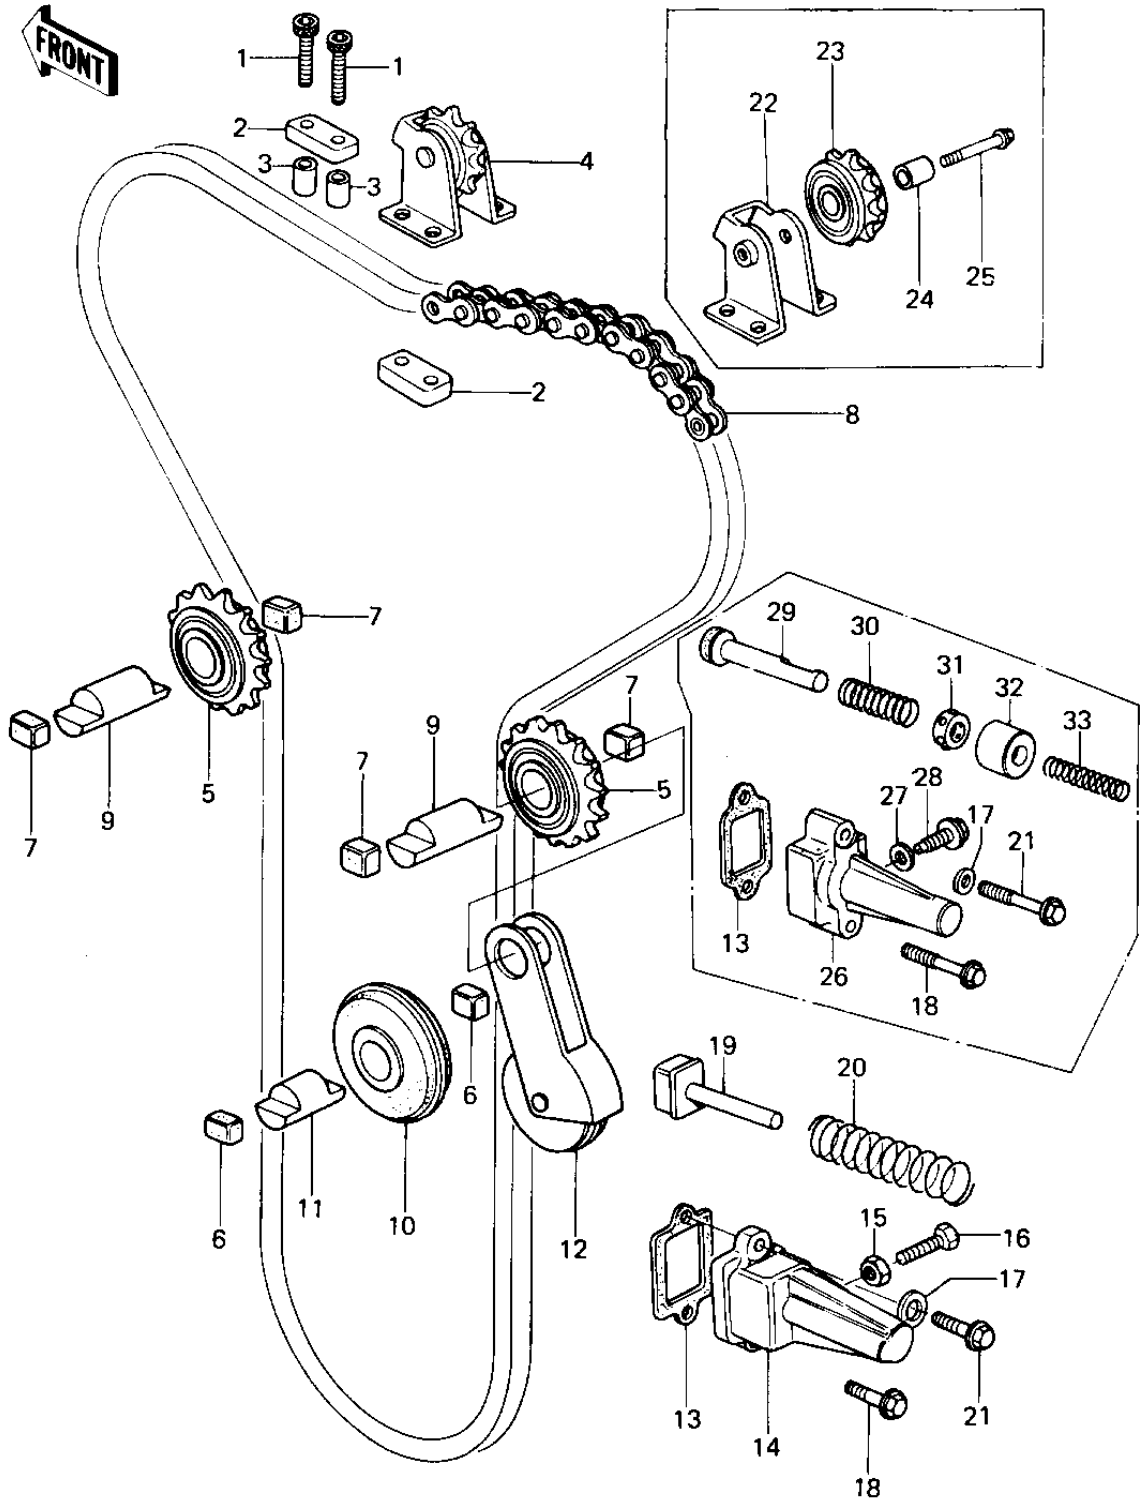

# 1978 Custom PARTS DIAGRAM

## CAM CHAIN/TENSIONER

## CAM CHAIN/TENSIONER

ITEM NAME	PART NUMBER	QUANTITY
BOLT,ALLEN,6X32 (Ref # 1)	120Q0632	2
DAMPER RUBBER (Ref # 2)	92075-289	2
COLLAR,8X15 (Ref # 3)	92027-1079	2
IDLER ASSY,CAM CHAIN (Ref # 4)	12053-1013	2
IDLER ASSY,CAM CHAIN (Ref # 5)	12053-1012	2
DAMPER RUBBER (Ref # 6)	92075-123	2
RUBBER,GUIDE ROLLAR (Ref # 7)	92075-232	2
CHAIN,CAM (Ref # 8)	21070-012	2
SHAFT,GUIDE ROLLER (Ref # 9)	12052-005	2
ROLLER,CAM CHN GUIDE (Ref # 10)	12055-004	2
SHAFT,CAM CHAIN GUID (Ref # 11)	12052-003	2
TENSIONER,CAM CHAIN (Ref # 12)	12048-015	2
GASKET,TENSIONER (Ref # 13)	11009-1980	2
HOLDER,TENSIONER (Ref # 14)	12049-1003	2
NUT 6MM (Ref # 15)	311B0600	2
BOLT,TENSIONER ADJUS (Ref # 16)	92003-093	2
WASHER OIL PUMP BANJ (Ref # 17)	92022-077	2
BOLT,FLANGED,6X30 (Ref # 18)	130G0630	2
PUSH ROD,CAM CHAIN (Ref # 19)	12054-001	2
SPRING,TENSTIONER (Ref # 20)	92081-107	2
BOLT,FLANGED,6X35 (Ref # 21)	130H0635	2
IDLER ASSY,CAM CHAIN (Ref # 22)	12053-1013	2
IDLER ASSY,CAM CHAIN (Ref # 23)	12053-1012	2
COLLAR,IDLER (Ref # 24)	92027-261	2
BOLT,FLANGED,6X25 (Ref # 25)	130G0625	2
TENSIONER KIT (Ref # 26)	99996-1021	2
WASHER OIL PUMP BANJ (Ref # 27)	92022-077	2
BELT,TENSIONER ADJUS (Ref # 28)	92001-1155	2
ROD ASSY,PUSH (Ref # 29)	13116-1008	2

## CAM CHAIN/TENSIONER

<b>ITEM NAME</b>	<b>PART NUMBER</b>	<b>QUANTITY</b>
SPRING,TENSIONER (Ref # 30)	92081-1068	2
RETAINER (Ref # 31)	14020-1002	2
COLLAR, TENSIONER (Ref # 32)	92027-1102	2
SPRING (Ref # 33)	92081-146	2