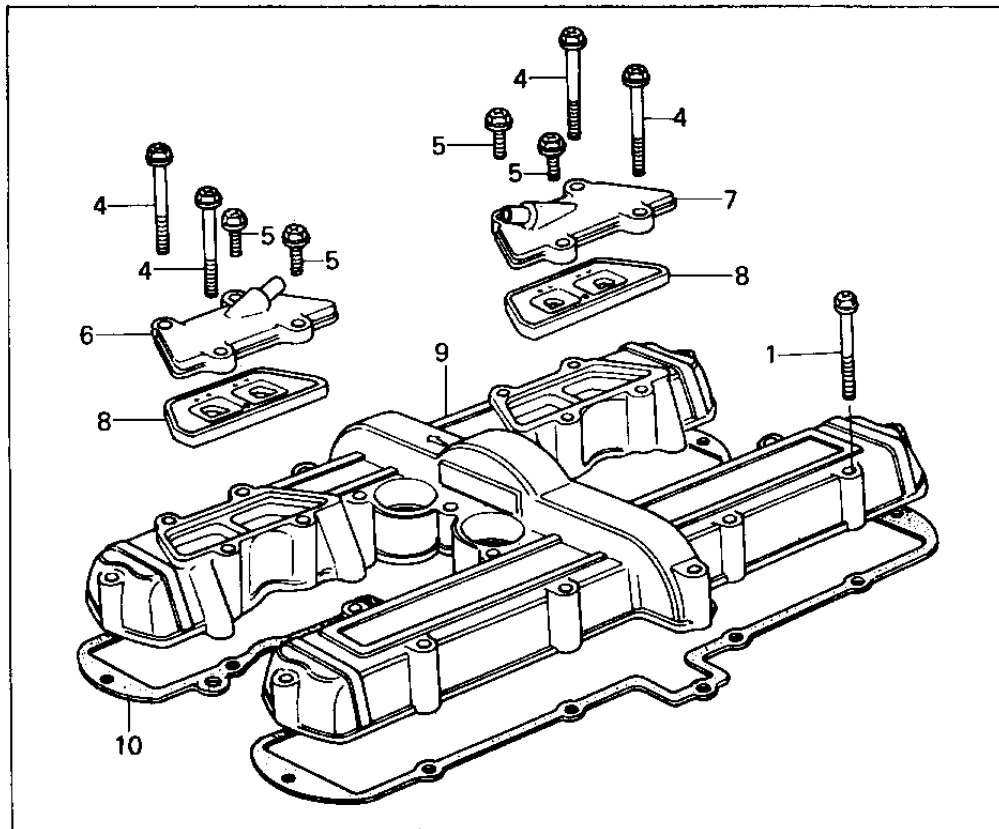

# 1978 Custom PARTS DIAGRAM

## CYLINDER HEAD COVER

# 1978 Custom PARTS LIST

## CYLINDER HEAD COVER

ITEM NAME	PART NUMBER	QUANTITY
BOLT,HEX HEAD,6X45 (Ref # 1)	92001-165	20
COVER,CYLINDER HEAD (Ref # 2)	11022-009-2H	1
COVER,CYLINDER HEAD (Ref # 2)	14025-1065	1
GASKET,CYL HEAD COVE (Ref # 3)	11009-1025	1
GASKET,CYL HEAD COVE (Ref # 10)	11009-1065	1
BOLT,HEX HEAD,6X45 (Ref # 11)	92001-165	4
BOLT,HEX HEAD,6X45 (Ref # 11)	92001-165	4
GEAR,TACHOMETER,10T (Ref # 12)	13223-011	1
RING-O,10MM (Ref # 13)	92055-1149	1
OIL SEAL (Ref # 15)	92050-075	1
GASKET,TACHOMETER GE (Ref # 16)	92065-103	1
HOLDER SET,TACHOMETE (Ref # 17)	13091-5001	1
HOLDER,TACHOMETER2.3 (Ref # 19)	13091-1008	1
BOLT,6X14 (Ref # 20)	120P0614	1