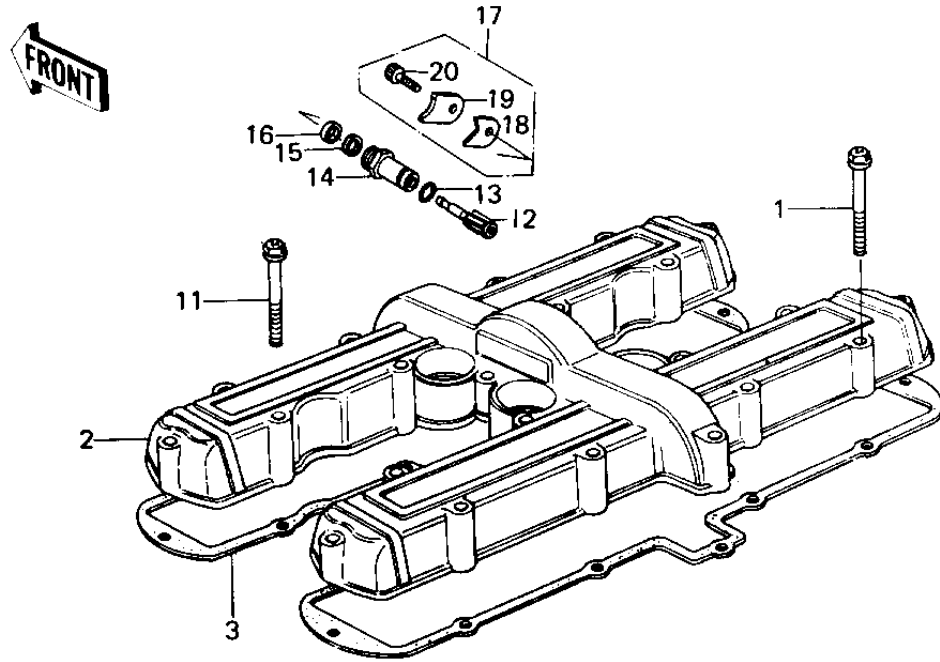

# 1978 Custom PARTS DIAGRAM

## CYLINDER HEAD COVER

## CYLINDER HEAD COVER

ITEM NAME	PART NUMBER	QUANTITY
BOLT,HEX HEAD,6X45 (Ref # 1)	92001-165	20
COVER,CYLINDER HEAD (Ref # 2)	11022-009-2H	1
COVER,CYLINDER HEAD (Ref # 2)	14025-1065	1
GASKET,CYL HEAD COVE (Ref # 3)	11009-1025	1
GASKET,CYL HEAD COVE (Ref # 10)	11009-1065	1
BOLT,HEX HEAD,6X45 (Ref # 11)	92001-165	4
BOLT,HEX HEAD,6X45 (Ref # 11)	92001-165	4
GEAR,TACHOMETER,10T (Ref # 12)	13223-011	1
RING-O,10MM (Ref # 13)	92055-1149	1
OIL SEAL (Ref # 15)	92050-075	1
GASKET,TACHOMETER GE (Ref # 16)	92065-103	1
HOLDER SET,TACHOMETE (Ref # 17)	13091-5001	1
HOLDER,TACHOMETER2.3 (Ref # 19)	13091-1008	1
BOLT,6X14 (Ref # 20)	120P0614	1