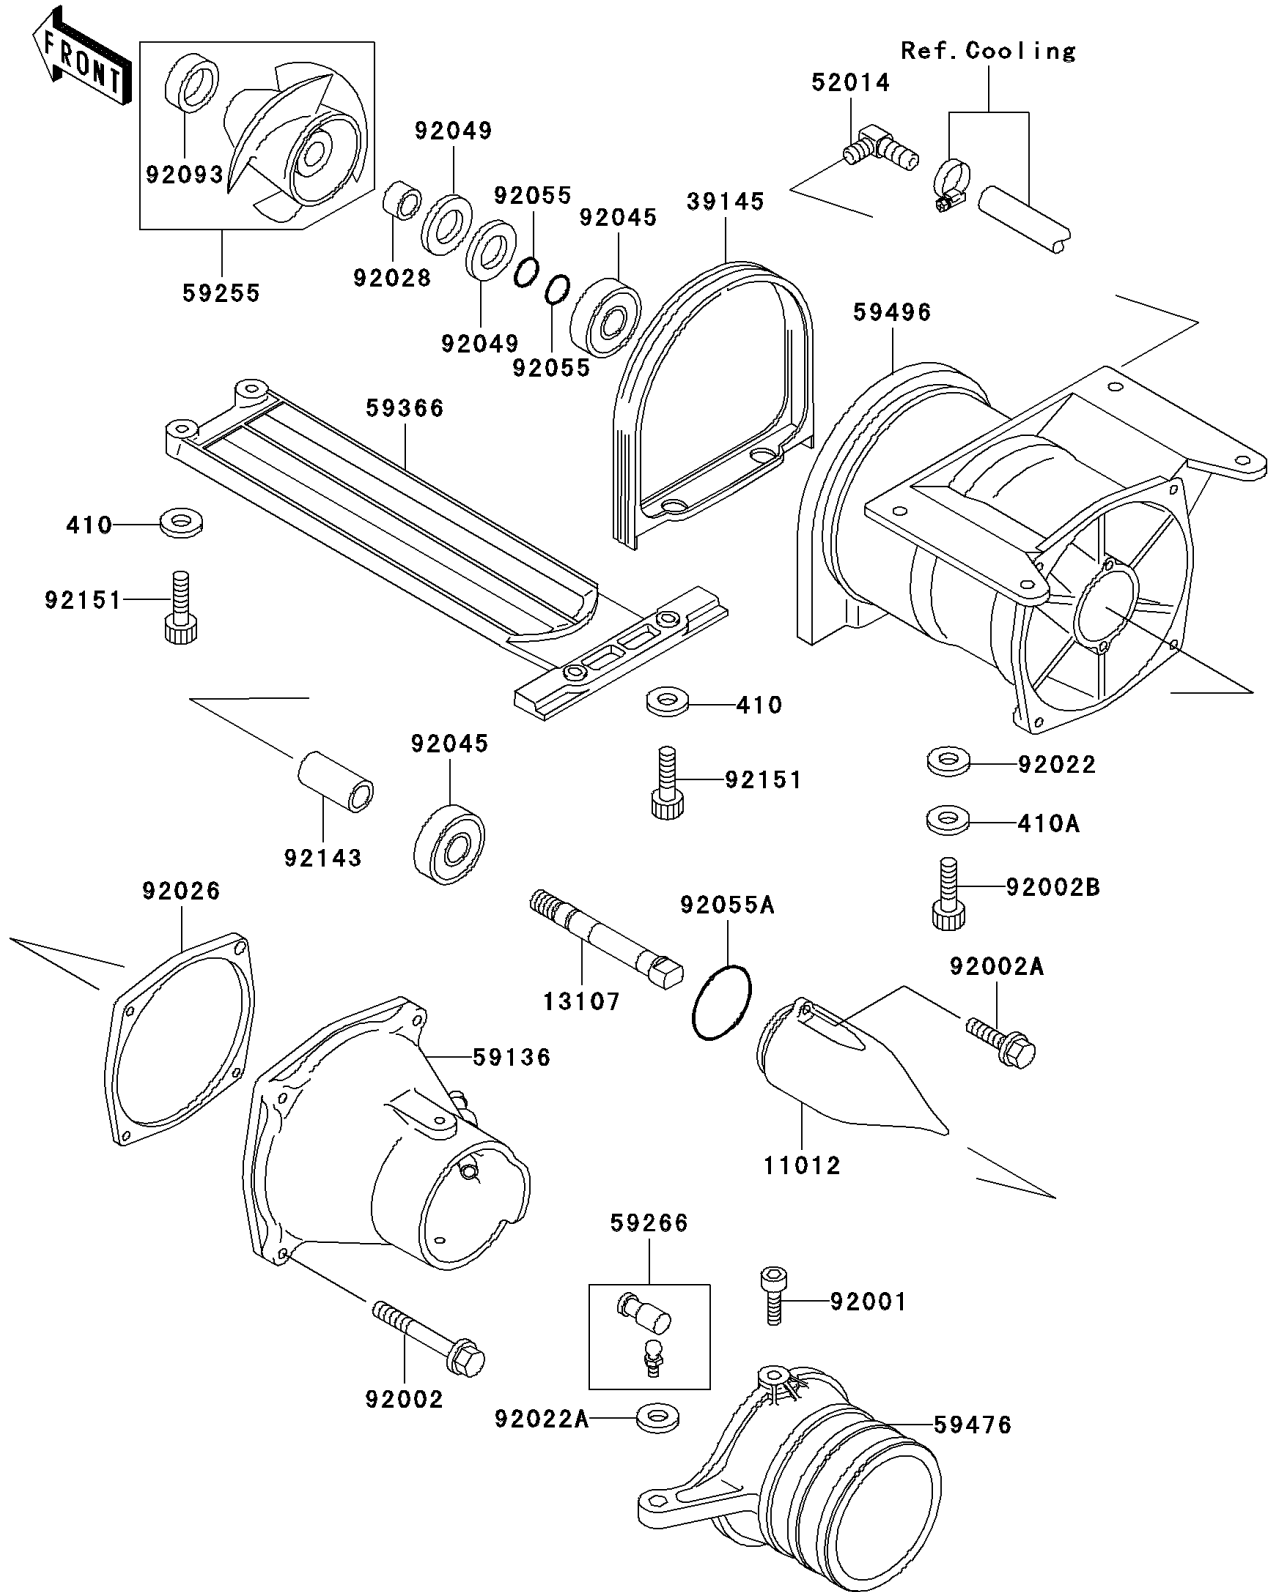

1999 SXI PRO PARTS DIAGRAM

Jet Pump

E3191

1999 SXI PRO PARTS LIST

Jet Pump

ITEM NAME	PART NUMBER	QUANTITY
WASHER-PLAIN-SMALL,6MM (Ref # 410)	410S0600	4
WASHER-PLAIN-SMALL,8MM (Ref # 410A)	410S0800	4
CAP,JET PUMP (Ref # 11012)	11012-3712	1
SHAFT,JET PUMP (Ref # 13107)	13107-3721	1
TRIM-SEAL (Ref # 39145)	39145-3735	1
ELBOW (Ref # 52014)	52014-3708	1
NOZZLE-PUMP (Ref # 59136)	59136-3730	1
IMPELLER-COMP (Ref # 59255)	59255-3706	1
JOINT-BALL (Ref # 59266)	59266-3707	1
GRATE (Ref # 59366)	59366-3715	1
NOZZLE-STRG (Ref # 59476)	59476-3713	1
VANE-GUIDE (Ref # 59496)	59496-3726	1
BOLT,SOCKET,6X11 (Ref # 92001)	92001-3701	2
BOLT,6X40 (Ref # 92002)	92002-3716	4
BOLT,6X16 (Ref # 92002A)	92002-3728	2
BOLT,SOCKET,8X20 (Ref # 92002B)	92002-3771	4
WASHER,8.4X23X2.5 (Ref # 92022)	92022-3744	4
WASHER (Ref # 92022A)	92022-567	1
SPACER,JET PUMP (Ref # 92026)	92026-3708	1
BUSHING,17X25X15 (Ref # 92028)	92028-3717	1
BEARING-BALL,#63032RD (Ref # 92045)	92045-3706	2
SEAL-OIL,TBY25X47X6 (Ref # 92049)	92049-3714	2
RING-O,OIL FILTER (Ref # 92055)	92055-1021	2
RING-O (Ref # 92055A)	92055-3706	1
SEAL,JET PUMP (Ref # 92093)	92093-3739	1
COLLAR,17.4X25.4X53 (Ref # 92143)	92143-3708	1
BOLT,SOCKET,6X20 (Ref # 92151)	92151-3774	4