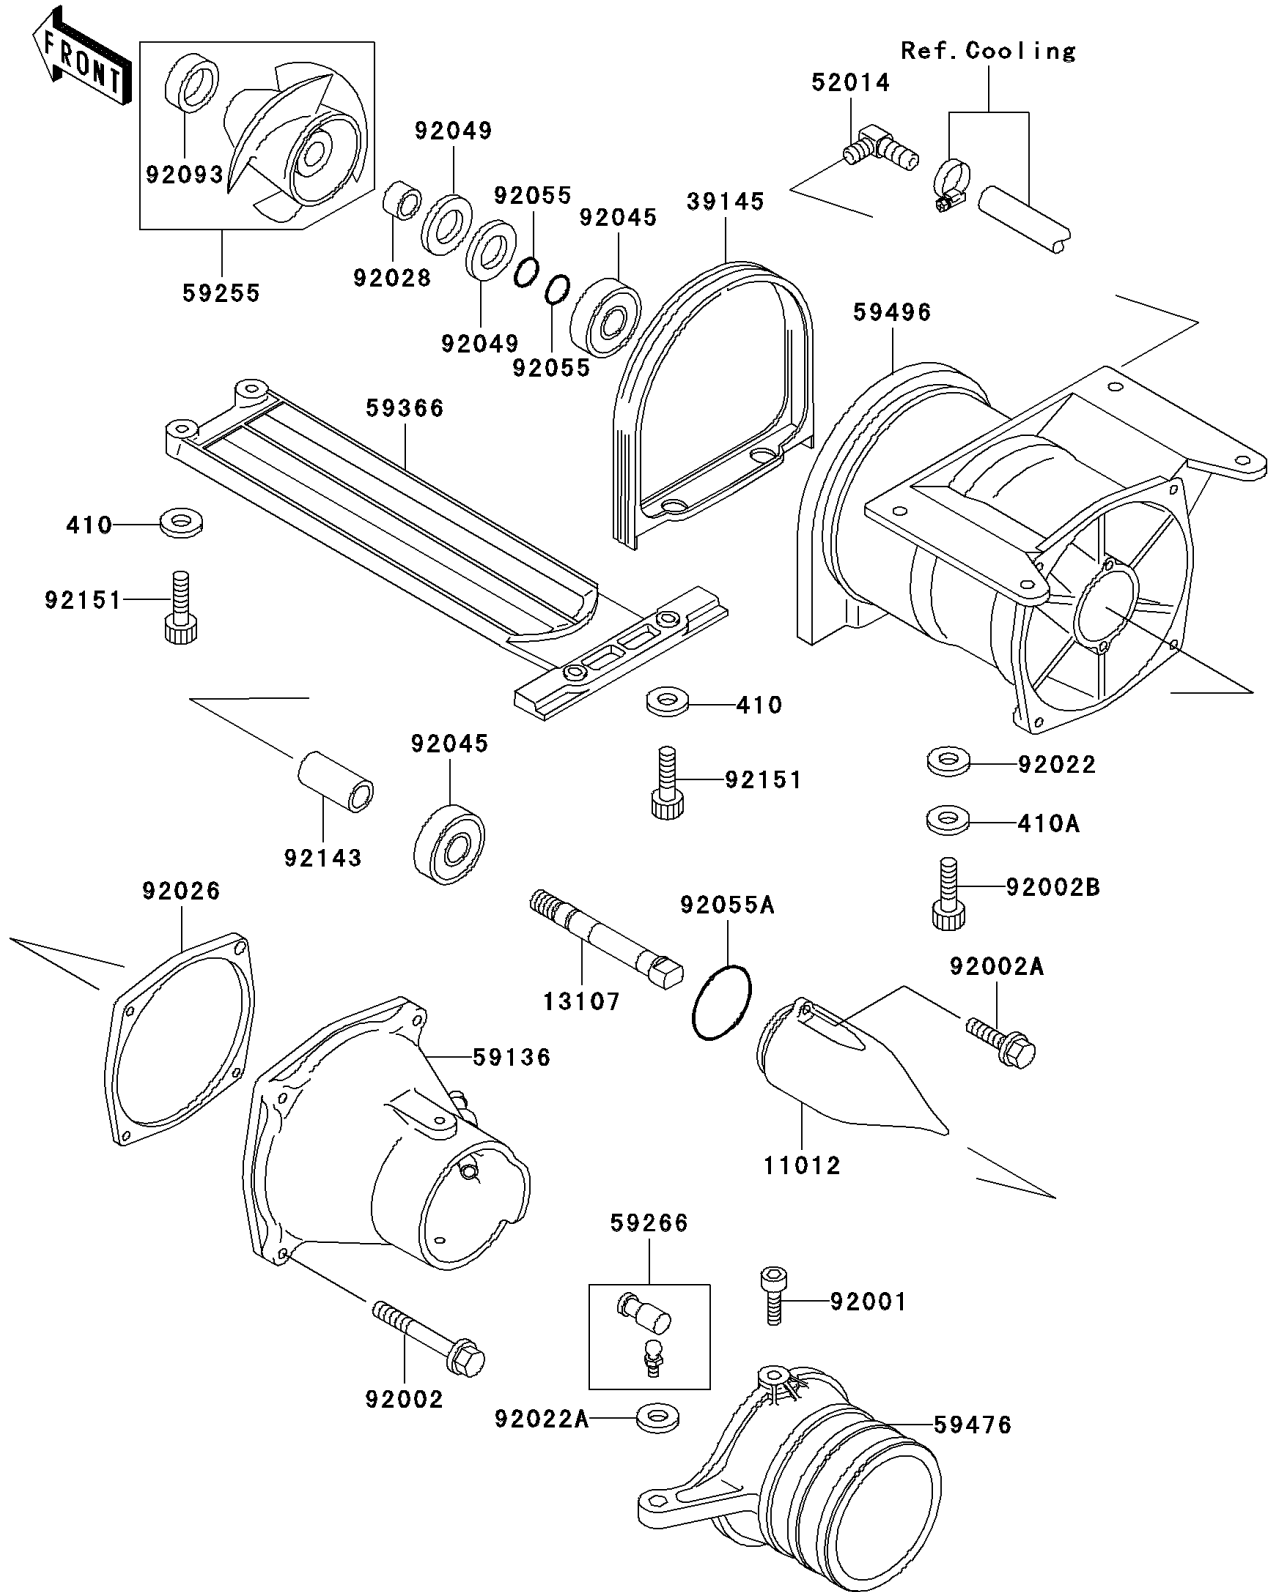

1998 SXI PRO PARTS DIAGRAM

Jet Pump

E3191

1998 SXI PRO PARTS LIST

Jet Pump

ITEM NAME	PART NUMBER	QUANTITY
WASHER-PLAIN-SMALL,6MM (Ref # 410)	410S0600	4
WASHER-PLAIN-SMALL,8MM (Ref # 410A)	410S0800	4
CAP,JET PUMP (Ref # 11012)	11012-3712	1
SHAFT,JET PUMP (Ref # 13107)	13107-3721	1
TRIM-SEAL (Ref # 39145)	39145-3735	1
ELBOW (Ref # 52014)	52014-3708	1
NOZZLE-PUMP (Ref # 59136)	59136-3730	1
IMPELLER-COMP (Ref # 59255)	59255-3706	1
JOINT-BALL (Ref # 59266)	59266-3707	1
GRATE (Ref # 59366)	59366-3715	1
NOZZLE-STRG (Ref # 59476)	59476-3713	1
VANE-GUIDE (Ref # 59496)	59496-3726	1
BOLT,SOCKET,6X11 (Ref # 92001)	92001-3701	2
BOLT,6X40 (Ref # 92002)	92002-3716	4
BOLT,6X16 (Ref # 92002A)	92002-3728	2
BOLT,SOCKET,8X20 (Ref # 92002B)	92002-3771	4
WASHER,8.4X23X2.5 (Ref # 92022)	92022-3744	4
WASHER (Ref # 92022A)	92022-567	1
SPACER,JET PUMP (Ref # 92026)	92026-3708	1
BUSHING,17X25X15 (Ref # 92028)	92028-3717	1
BEARING-BALL,#63032RD (Ref # 92045)	92045-3706	2
SEAL-OIL,TBY25X47X6 (Ref # 92049)	92049-3714	2
RING-O,OIL FILTER (Ref # 92055)	92055-1021	2
RING-O (Ref # 92055A)	92055-3706	1
SEAL,JET PUMP (Ref # 92093)	92093-3739	1
COLLAR,17.4X25.4X53 (Ref # 92143)	92143-3708	1
BOLT,SOCKET,6X20 (Ref # 92151)	92151-3774	4