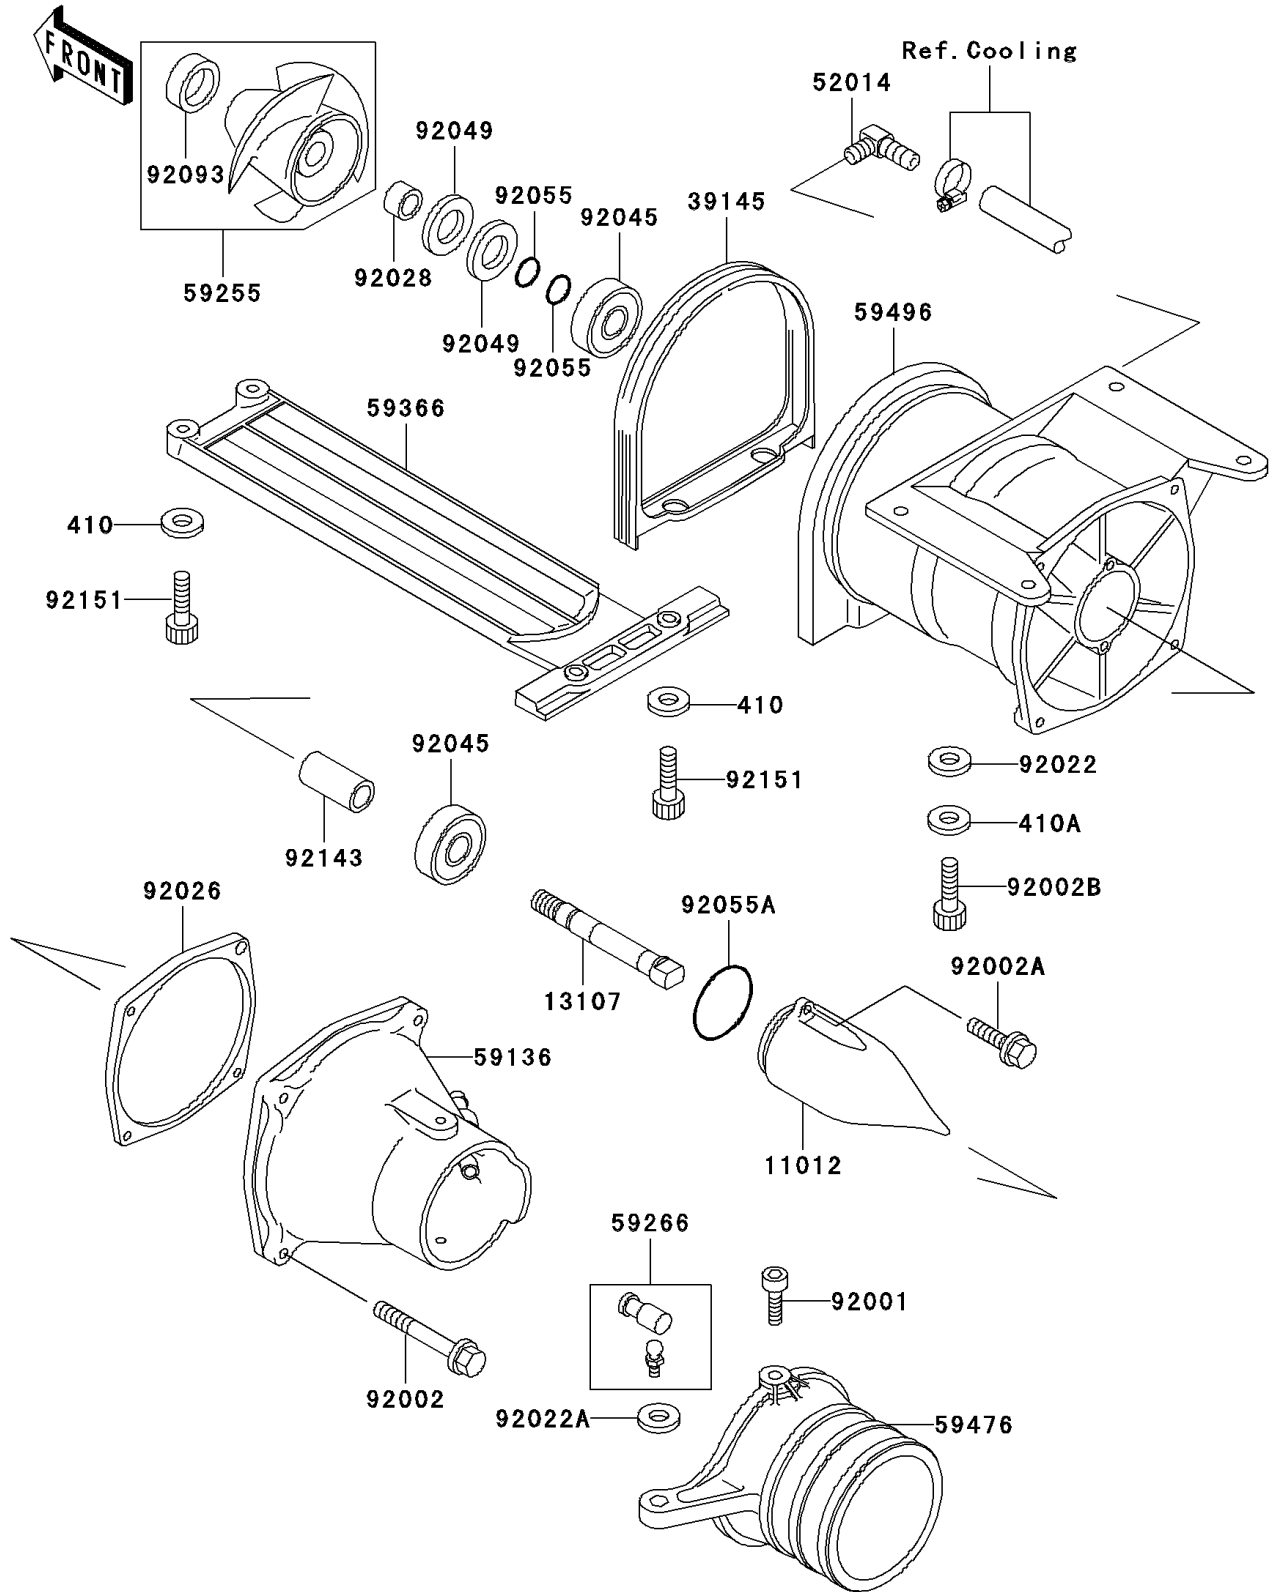

1998 SXI PRO PARTS DIAGRAM

Jet Pump

E3191

1998 SXI PRO PARTS LIST

Jet Pump

| ITEM NAME | PART NUMBER | QUANTITY |
|-------------------------------------|-------------|----------|
| WASHER-PLAIN-SMALL,6MM (Ref # 410) | 410S0600 | 1 |
| WASHER-PLAIN-SMALL,8MM (Ref # 410A) | 410S0800 | 1 |
| CAP,JET PUMP (Ref # 11012) | 11012-3712 | 1 |
| SHAFT,JET PUMP (Ref # 13107) | 13107-3721 | 1 |
| TRIM-SEAL (Ref # 39145) | 39145-3735 | 1 |
| ELBOW (Ref # 52014) | 52014-3708 | 1 |
| NOZZLE-PUMP (Ref # 59136) | 59136-3730 | 1 |
| IMPELLER-COMP (Ref # 59255) | 59255-3706 | 1 |
| JOINT-BALL (Ref # 59266) | 59266-3707 | 1 |
| GRATE (Ref # 59366) | 59366-3715 | 1 |
| NOZZLE-STRG (Ref # 59476) | 59476-3713 | 1 |
| VANE-GUIDE (Ref # 59496) | 59496-3726 | 1 |
| BOLT,SOCKET,6X11 (Ref # 92001) | 92001-3701 | 1 |
| BOLT,6X40 (Ref # 92002) | 92002-3716 | 1 |
| BOLT,6X16 (Ref # 92002A) | 92002-3728 | 1 |
| BOLT,SOCKET,8X20 (Ref # 92002B) | 92002-3771 | 1 |
| WASHER,8.4X23X2.5 (Ref # 92022) | 92022-3744 | 1 |
| WASHER (Ref # 92022A) | 92022-567 | 1 |
| SPACER,JET PUMP (Ref # 92026) | 92026-3708 | 1 |
| BUSHING,17X25X15 (Ref # 92028) | 92028-3717 | 1 |
| BEARING-BALL,#63032RD (Ref # 92045) | 92045-3706 | 1 |
| SEAL-OIL,TBY25X47X6 (Ref # 92049) | 92049-3714 | 1 |
| RING-O,OIL FILTER (Ref # 92055) | 92055-1021 | 1 |
| RING-O (Ref # 92055A) | 92055-3706 | 1 |
| SEAL,JET PUMP (Ref # 92093) | 92093-3739 | 1 |
| COLLAR,17.4X25.4X53 (Ref # 92143) | 92143-3708 | 1 |
| BOLT,SOCKET,6X20 (Ref # 92151) | 92151-3774 | 1 |