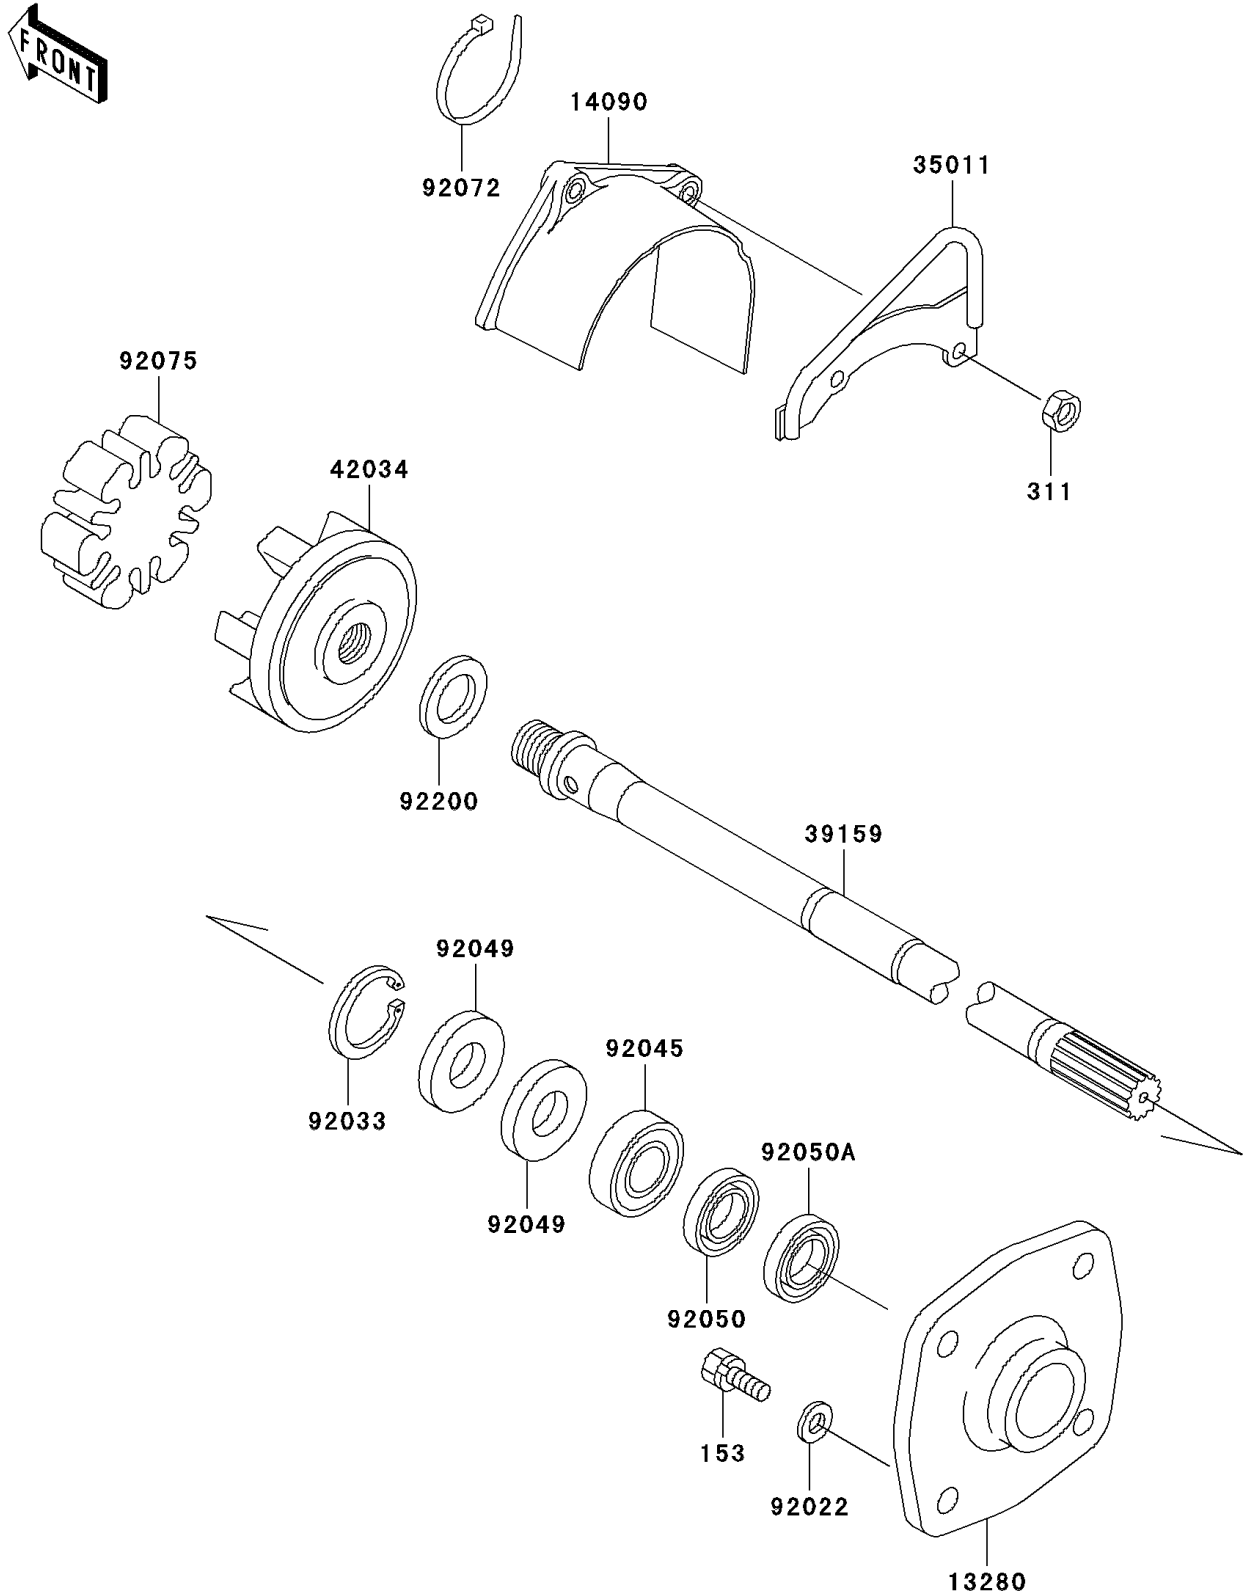

2001 SXI PRO PARTS DIAGRAM

Drive Shaft

E3134

2001 SXI PRO PARTS LIST

Drive Shaft

ITEM NAME	PART NUMBER	QUANTITY
BOLT-WS-SMALL (Ref # 153)	153R0825	4
NUT-HEX,6MM (Ref # 311)	311R0600	2
HOLDER (Ref # 13280)	13280-3730	1
COVER,COUPLING (Ref # 14090)	14090-3761	1
STAY (Ref # 35011)	35011-3704	1
SHAFT-DRIVE (Ref # 39159)	39159-3729	1
COUPLING (Ref # 42034)	42034-3707	1
WASHER,8.2X18X1.5 (Ref # 92022)	92022-1964	4
RING-SNAP,42MM (Ref # 92033)	92033-3713	1
BEARING-BALL,60042RD (Ref # 92045)	92045-3705	1
SEAL-OIL,S620426 (Ref # 92049)	92049-3707	2
SEAL-OIL,SCY20368 (Ref # 92050)	92050-502	1
SEAL-OIL,SC20367 (Ref # 92050A)	92050-503	1
BAND,L=201 (Ref # 92072)	92072-3778	2
DAMPER,COUPLING (Ref # 92075)	92075-520	1
WASHER,20X28X2.0 (Ref # 92200)	92200-3731	1