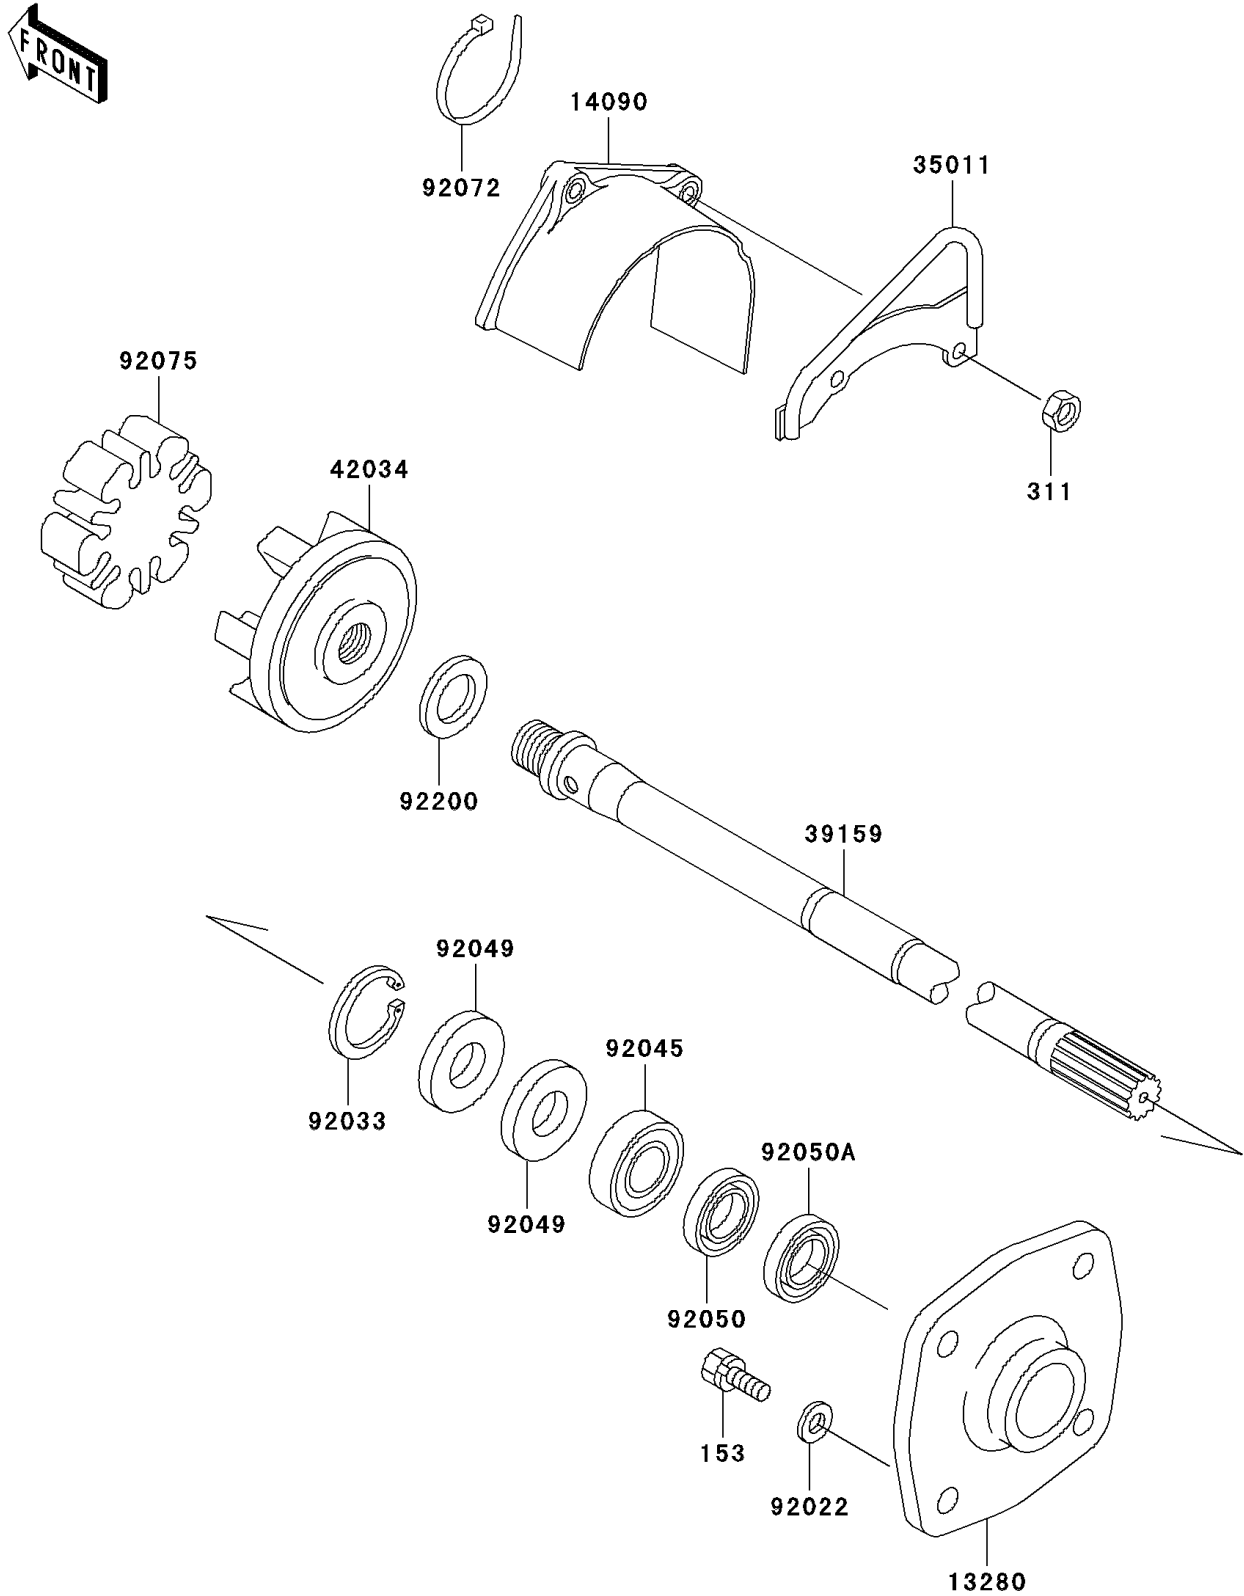

## 1998 SXI PRO PARTS DIAGRAM

Drive Shaft

E3134

## 1998 SXI PRO PARTS LIST

### Drive Shaft

ITEM NAME	PART NUMBER	QUANTITY
BOLT-WS-SMALL (Ref # 153)	153R0825	1
NUT-HEX,6MM (Ref # 311)	311R0600	1
HOLDER (Ref # 13280)	13280-3730	1
COVER,COUPLING (Ref # 14090)	14090-3761	1
STAY (Ref # 35011)	35011-3704	1
SHAFT-DRIVE (Ref # 39159)	39159-3729	1
COUPLING (Ref # 42034)	42034-3707	1
WASHER,8.2X18X1.5 (Ref # 92022)	92022-1964	1
RING-SNAP,42MM (Ref # 92033)	92033-3713	1
BEARING-BALL,60042RD (Ref # 92045)	92045-3705	1
SEAL-OIL,S620426 (Ref # 92049)	92049-3707	1
SEAL-OIL,SCY20368 (Ref # 92050)	92050-502	1
SEAL-OIL,SC20367 (Ref # 92050A)	92050-503	1
BAND,L=201 (Ref # 92072)	92072-3778	1
DAMPER,COUPLING (Ref # 92075)	92075-520	1
WASHER,20X28X2.0 (Ref # 92200)	92200-3731	1