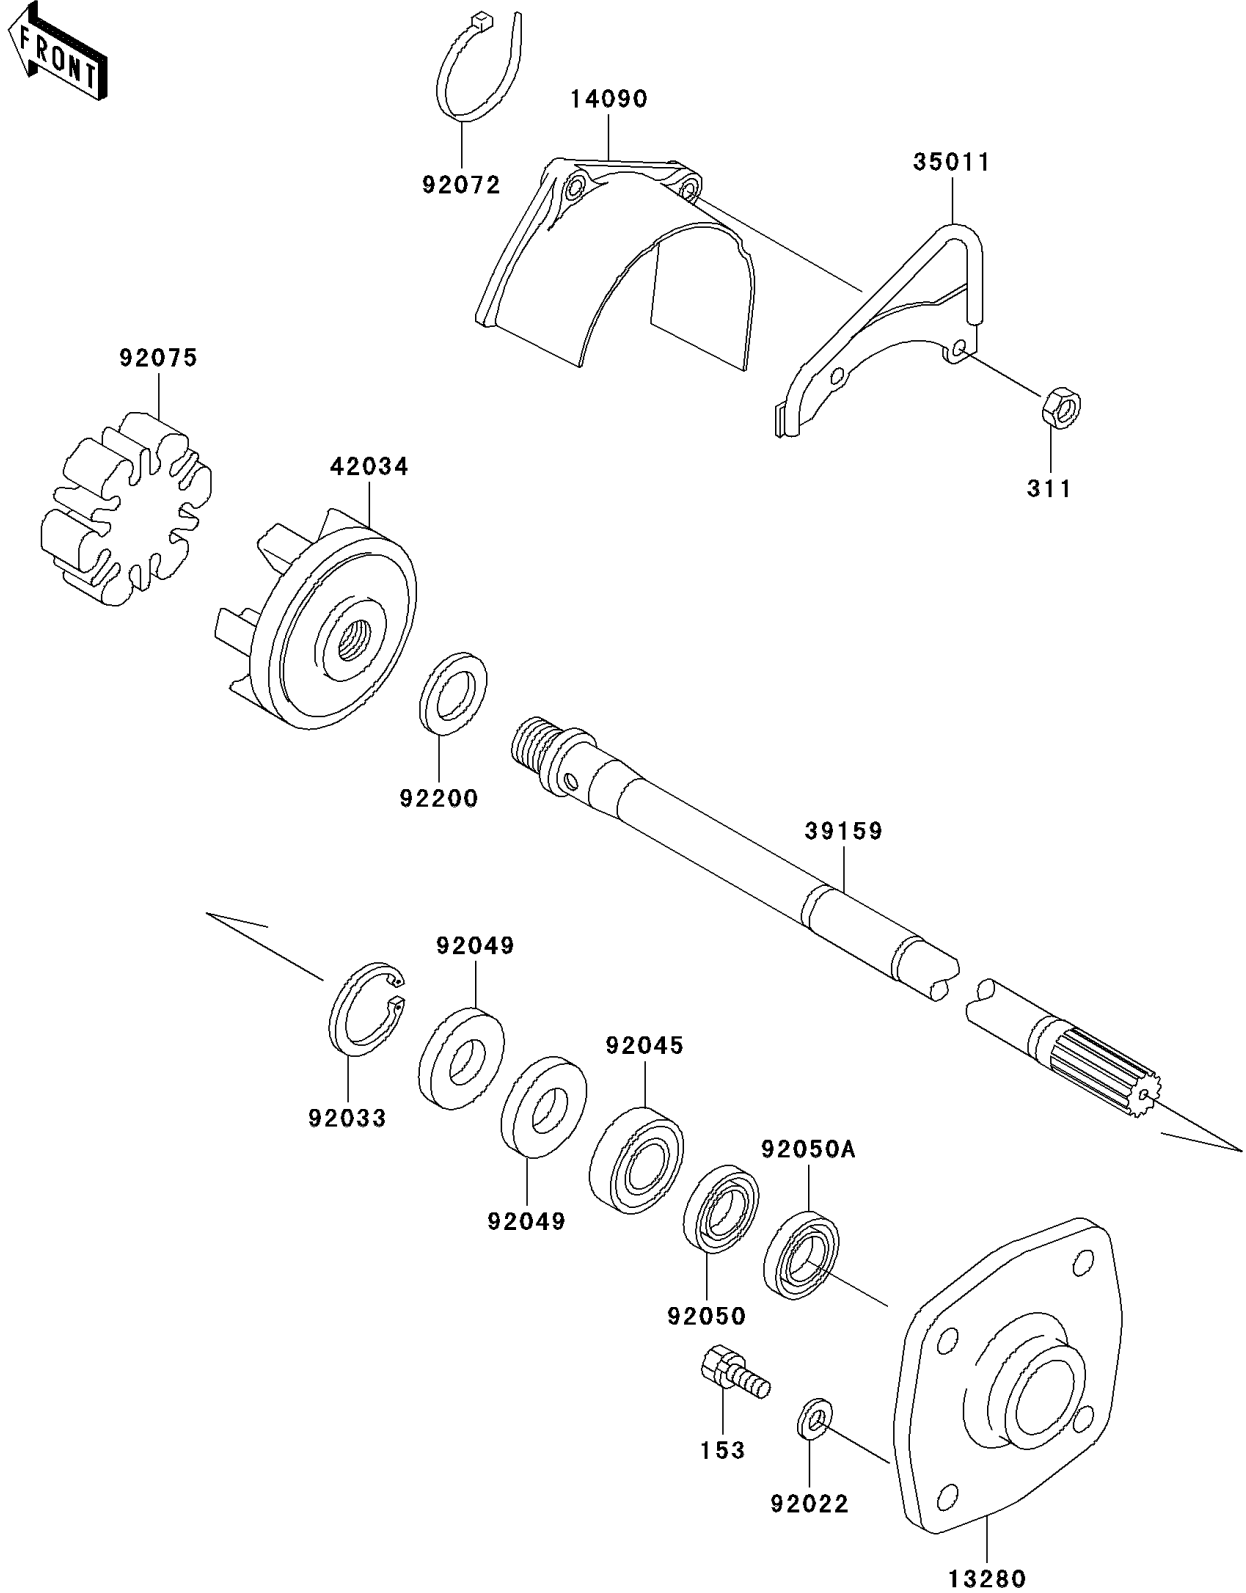

1998 SXI PRO PARTS DIAGRAM

Drive Shaft

E3134

1998 SXI PRO PARTS LIST

Drive Shaft

ITEM NAME	PART NUMBER	QUANTITY
BOLT-WS-SMALL (Ref # 153)	153R0825	4
NUT-HEX,6MM (Ref # 311)	311R0600	2
HOLDER (Ref # 13280)	13280-3730	1
COVER,COUPLING (Ref # 14090)	14090-3761	1
STAY (Ref # 35011)	35011-3704	1
SHAFT-DRIVE (Ref # 39159)	39159-3729	1
COUPLING (Ref # 42034)	42034-3707	1
WASHER,8.2X18X1.5 (Ref # 92022)	92022-1964	4
RING-SNAP,42MM (Ref # 92033)	92033-3713	1
BEARING-BALL,60042RD (Ref # 92045)	92045-3705	1
SEAL-OIL,S620426 (Ref # 92049)	92049-3707	2
SEAL-OIL,SCY20368 (Ref # 92050)	92050-502	1
SEAL-OIL,SC20367 (Ref # 92050A)	92050-503	1
BAND,L=201 (Ref # 92072)	92072-3778	2
DAMPER,COUPLING (Ref # 92075)	92075-520	1
WASHER,20X28X2.0 (Ref # 92200)	92200-3731	1