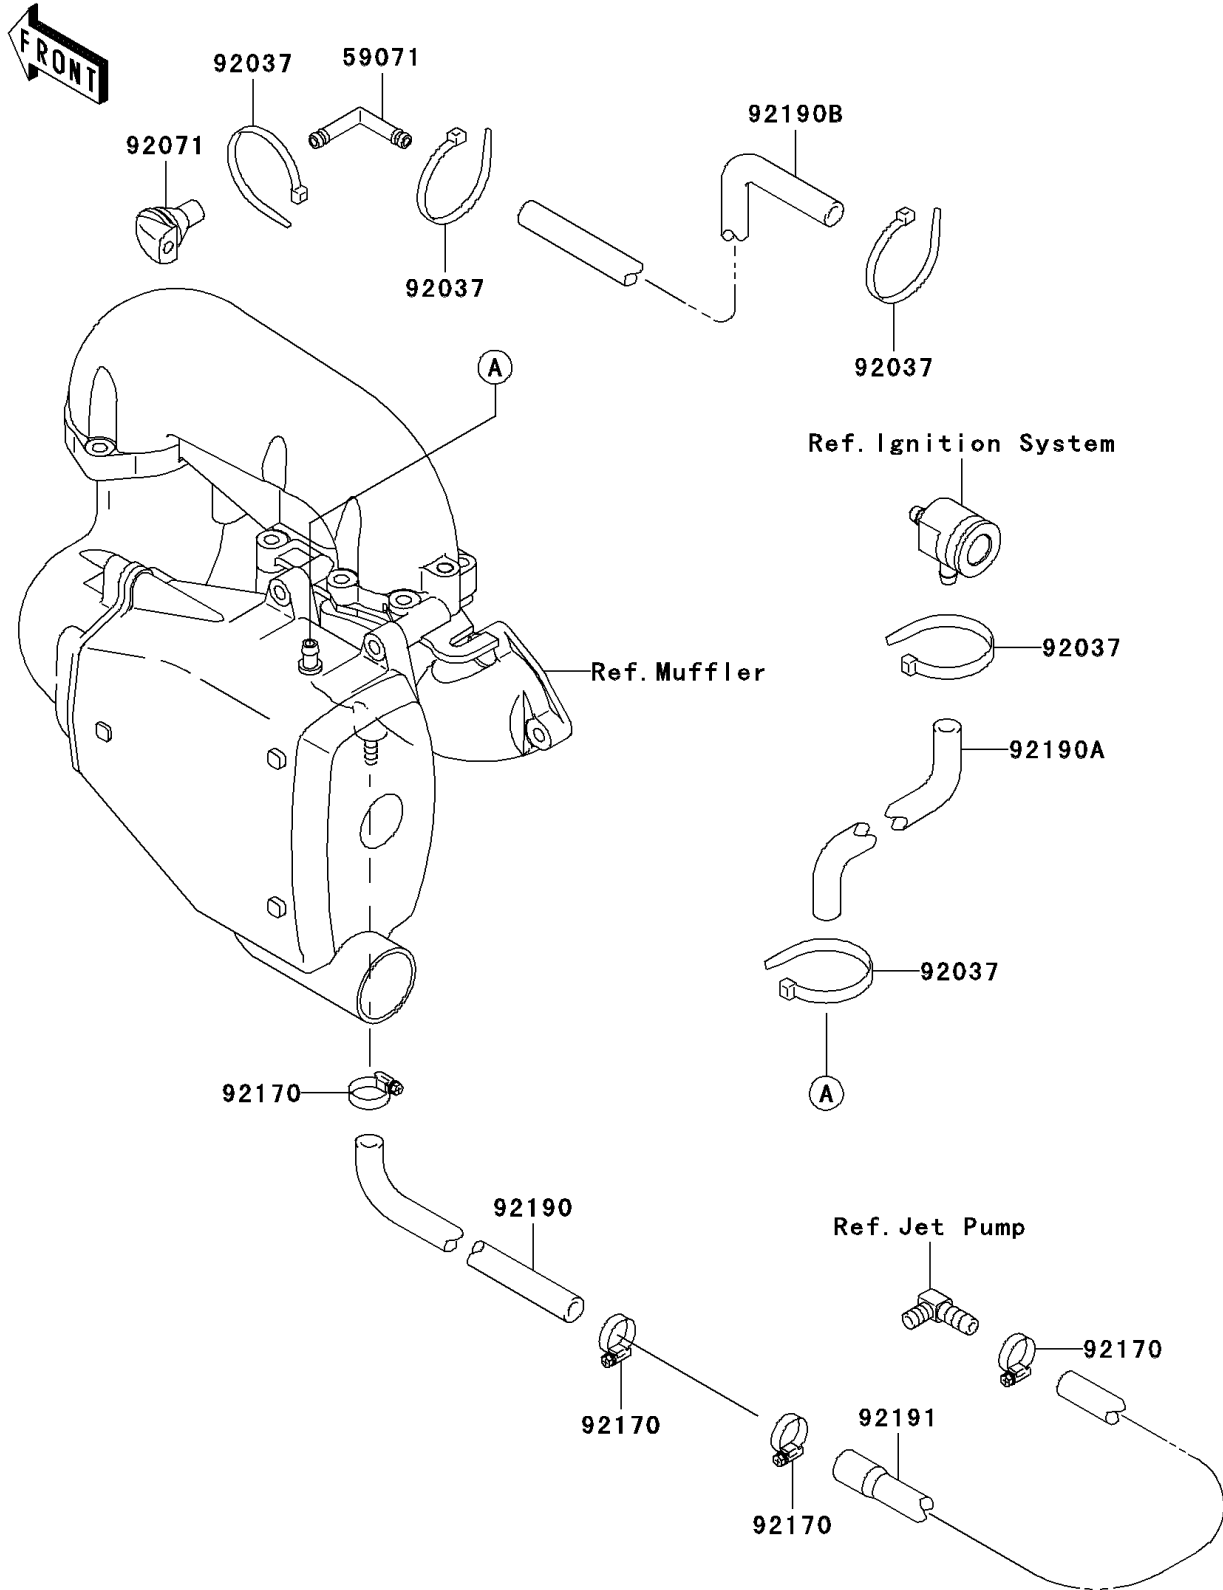

1999 SXI PRO PARTS DIAGRAM

Cooling

E3035

1999 SXI PRO PARTS LIST

Cooling

ITEM NAME	PART NUMBER	QUANTITY
JOINT (Ref # 59071)	59071-3736	1
CLAMP (Ref # 92037)	92037-1173	5
GROMMET (Ref # 92071)	92071-3815	1
CLAMP (Ref # 92170)	92170-3718	4
TUBE,9X16X450 (Ref # 92190)	92190-3914	1
TUBE (Ref # 92190A)	92190-3990	1
TUBE (Ref # 92190B)	92190-3991	1
TUBE,PUMP-HULL (Ref # 92191)	92191-3722	1