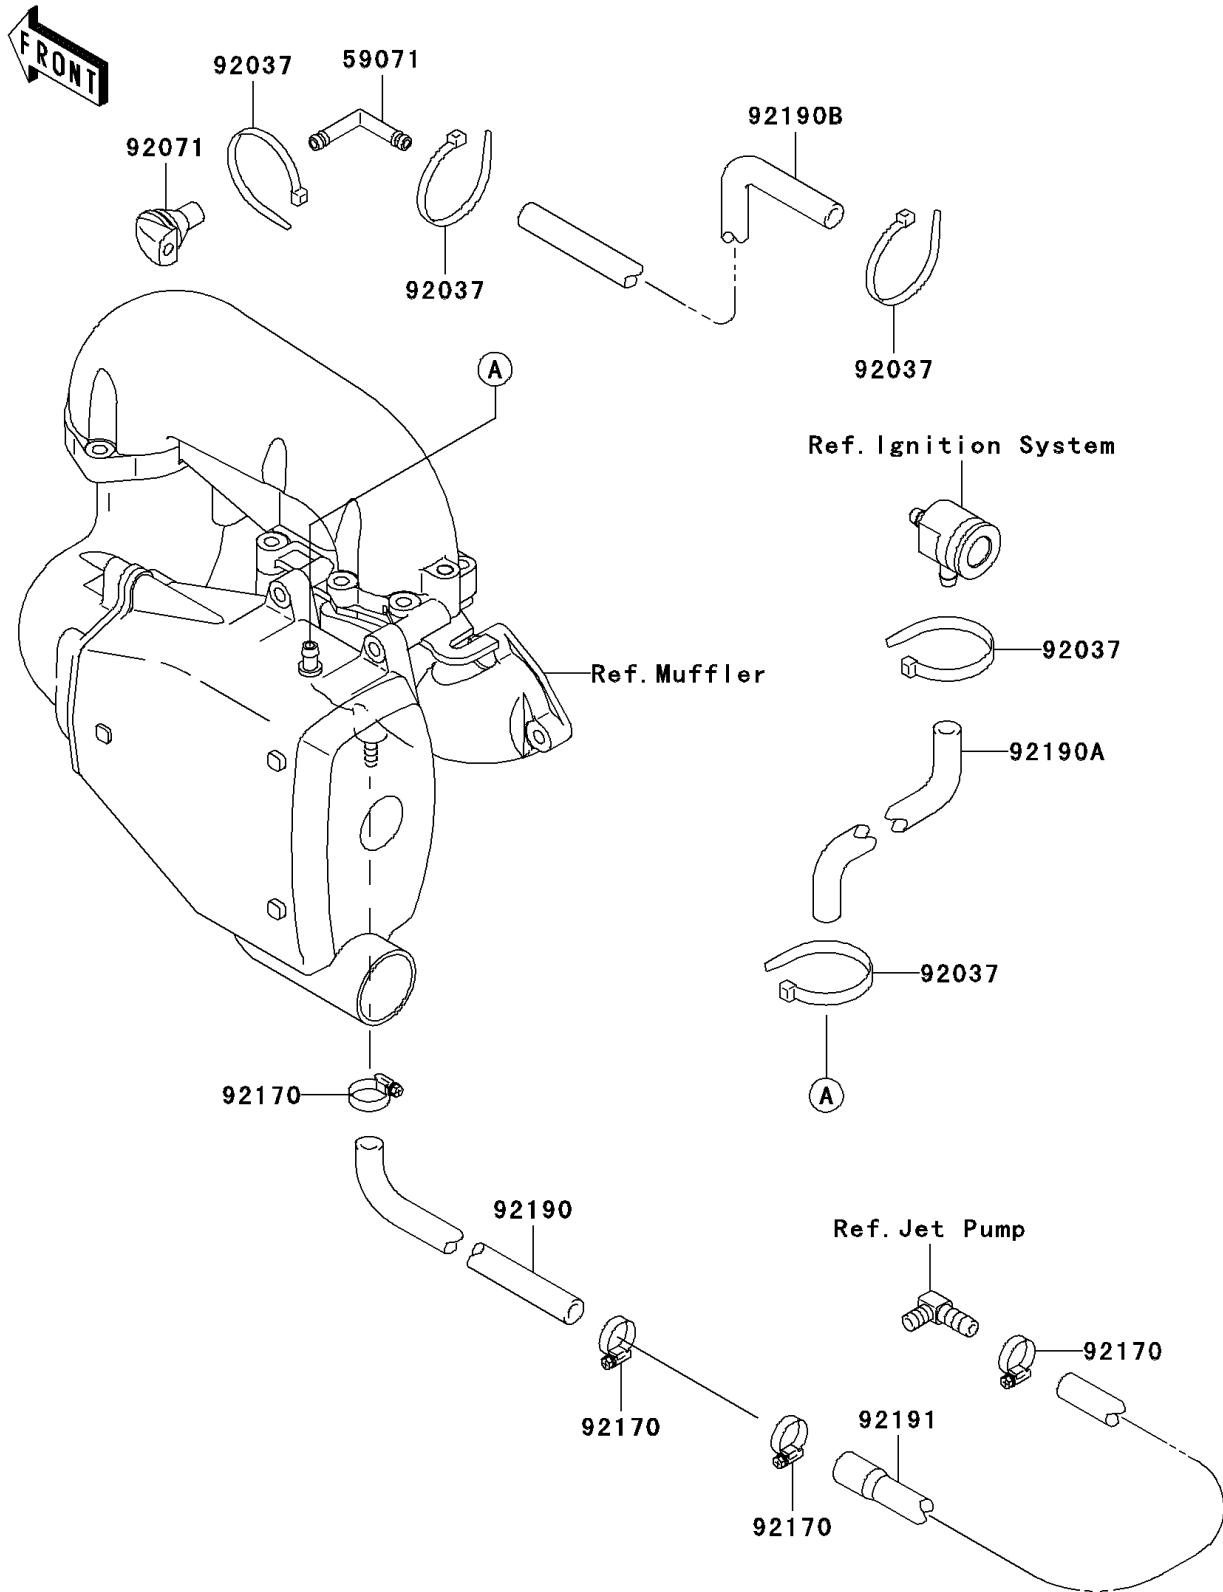

1998 SXI PRO PARTS DIAGRAM

Cooling

E3035

1998 SXI PRO PARTS LIST

Cooling

ITEM NAME	PART NUMBER	QUANTITY
JOINT (Ref # 59071)	59071-3736	1
CLAMP (Ref # 92037)	92037-1173	5
GROMMET (Ref # 92071)	92071-3815	1
CLAMP (Ref # 92170)	92170-3718	4
TUBE,9X16X450 (Ref # 92190)	92190-3914	1
TUBE (Ref # 92190A)	92190-3990	1
TUBE (Ref # 92190B)	92190-3991	1
TUBE,PUMP-HULL (Ref # 92191)	92191-3722	1