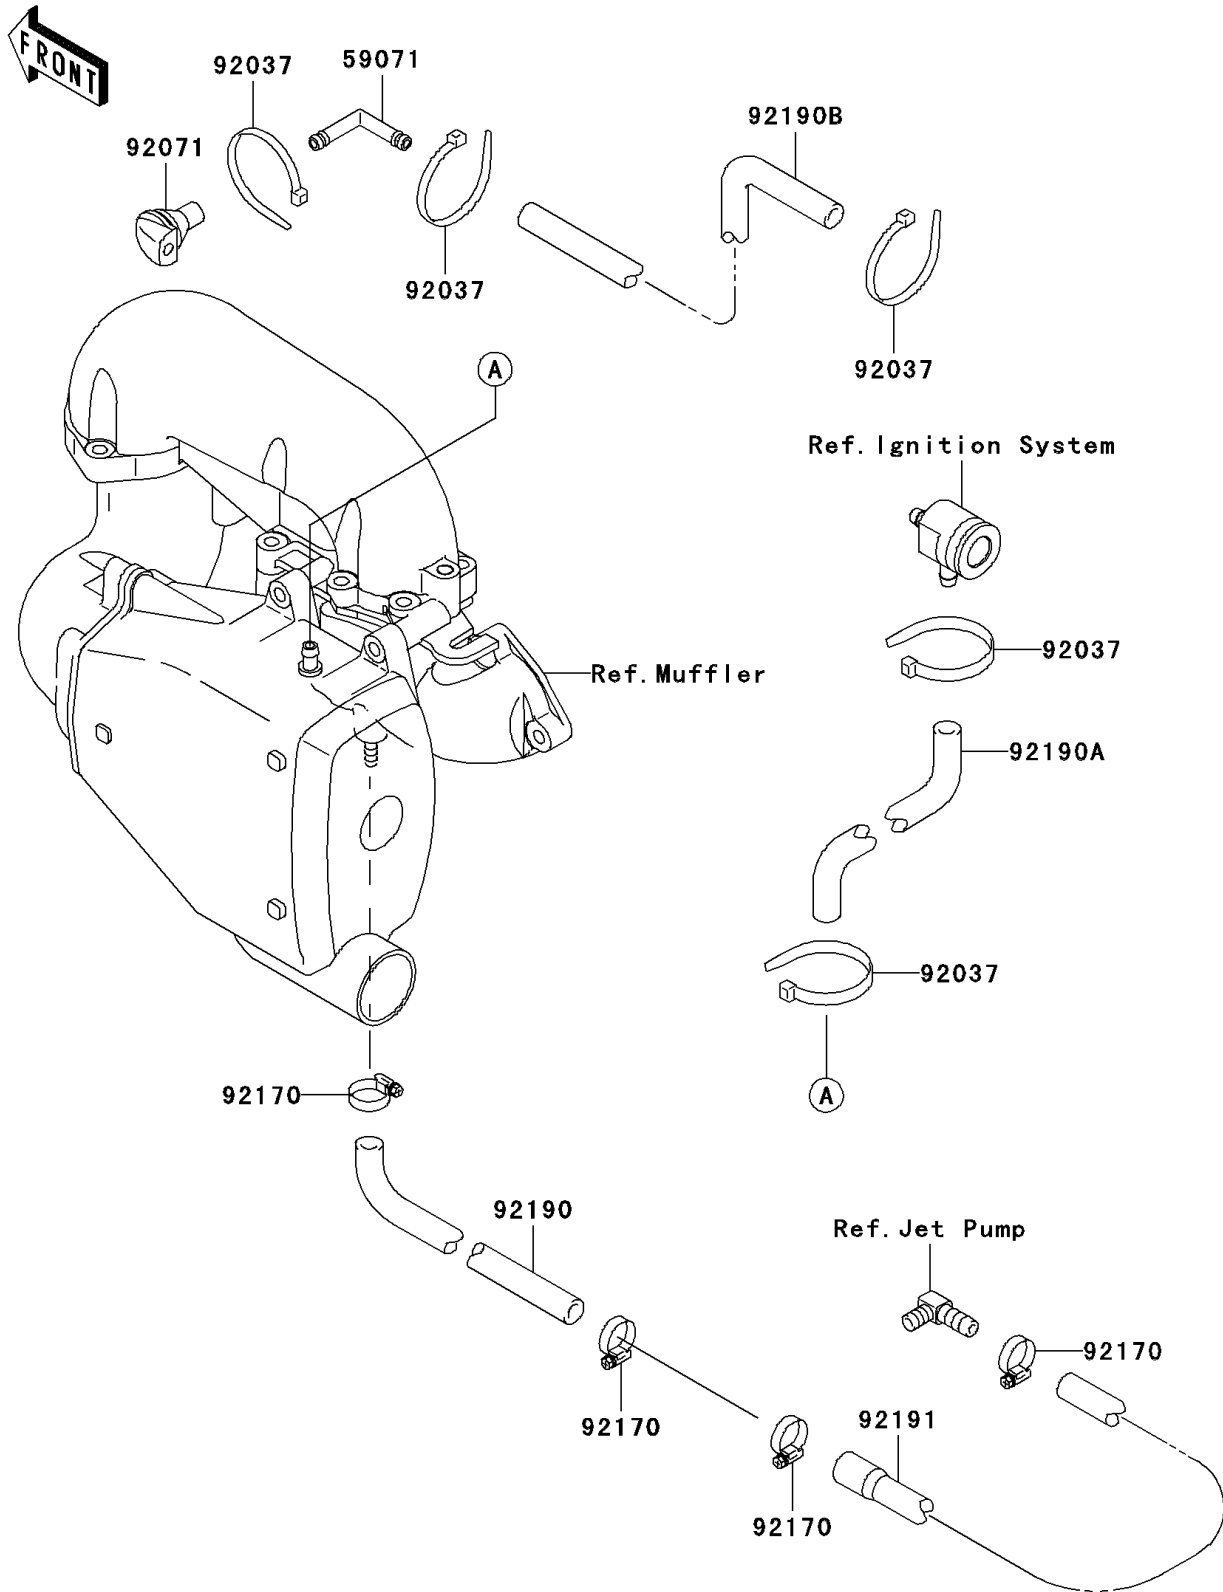

## 1998 SXI PRO PARTS DIAGRAM

Cooling

E3035

## 1998 SXI PRO PARTS LIST

Cooling

ITEM NAME	PART NUMBER	QUANTITY
JOINT (Ref # 59071)	59071-3736	1
CLAMP (Ref # 92037)	92037-1173	1
GROMMET (Ref # 92071)	92071-3815	1
CLAMP (Ref # 92170)	92170-3718	1
TUBE,9X16X450 (Ref # 92190)	92190-3914	1
TUBE (Ref # 92190A)	92190-3990	1
TUBE (Ref # 92190B)	92190-3991	1
TUBE,PUMP-HULL (Ref # 92191)	92191-3722	1