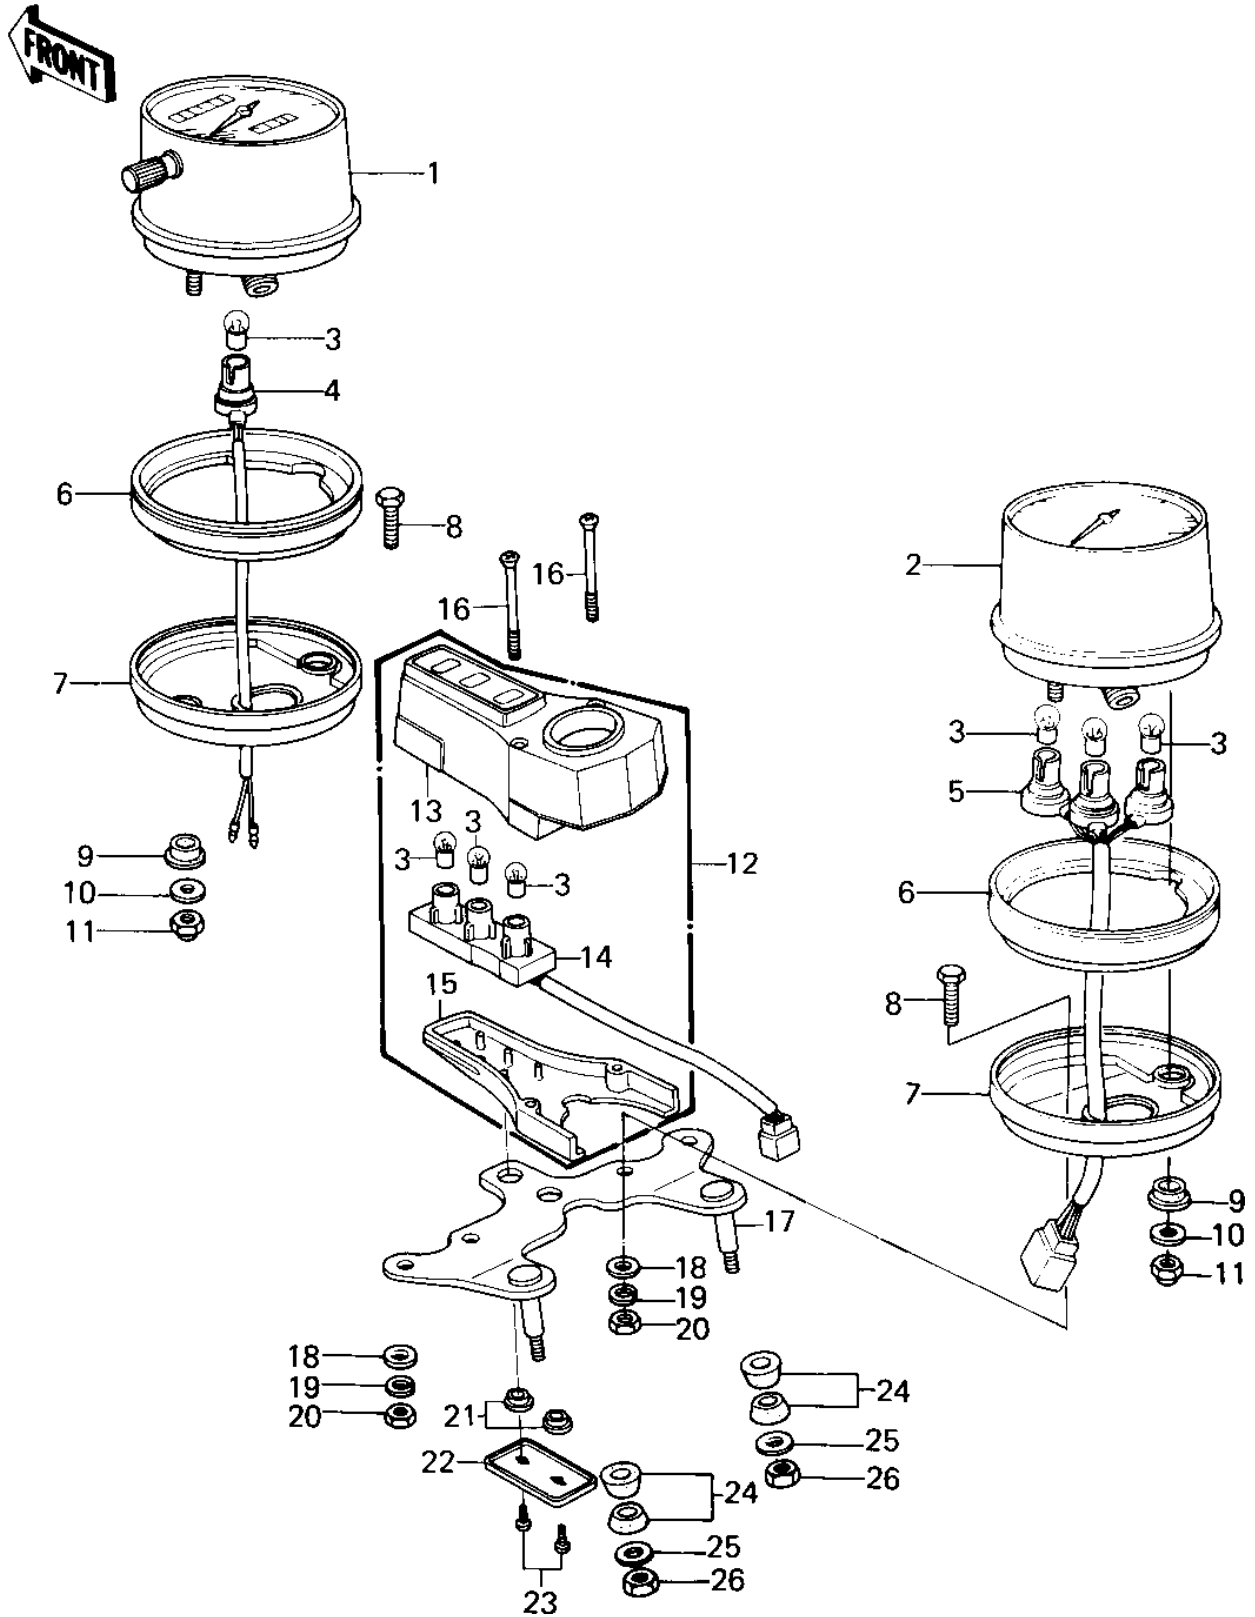

# 1980 KZ440-B1 PARTS DIAGRAM

METERS ('80 B1)

# 1980 KZ440-B1 PARTS LIST

METERS ('80 B1)

ITEM NAME	PART NUMBER	QUANTITY
SPEEDOMETER,MPH (Ref # 1)	25005-1060	1
TACHOMETER ASSY (Ref # 2)	25015-1007	1
BULB 12V 3W (Ref # 3)	92069-018	7
SOCKET,SPEEDOMETER (Ref # 4)	23008-1006	1
SOCKET,TACHOMETER (Ref # 5)	23008-1004	1
SHOCK DAMPER,SPEEDMET (Ref # 6)	25019-031	2
COVER,METER (Ref # 7)	25012-025	2
BOLT,HEX HEAD,6X14 (Ref # 8)	92003-204	4
DAMPER RUBBER-METER (Ref # 9)	25019-013	4
WASHER, 5.2X16X1.2 (Ref # 10)	25009-004	4
NUT,5MM (Ref # 11)	92015-059	4
LAMP ASSY,PILOT (Ref # 12)	23016-1013	1
COVER,INDICATER LAMP (Ref # 13)	25023-1011	1
SOCKET,PILOT LAMP (Ref # 14)	23008-1023	1
COVER,METER BRACKET (Ref # 15)	14025-1101	1
SCREW-CSK-RD-CROS,4X4 (Ref # 16)	222C0445	2
BRACKET,METER (Ref # 17)	25008-1013	1
WASHER PLAIN 6MM (Ref # 18)	411B0600	4
WASHER SPRING 6MM (Ref # 19)	461F0600	4
NUT (Ref # 20)	92015-078	4
DAMPER,PILOT LAMP (Ref # 21)	92075-1138	2
PLATE,PILOT LAMP (Ref # 22)	13169-1136	1
SCREW,TAPPING,4X10 (Ref # 23)	92009-1040	2
DAMPER RUBBER,METER (Ref # 24)	92075-248	4
WASHER 6.5X20X1.6T (Ref # 25)	92022-125	2
NUT 6MM (Ref # 26)	311B0600	2