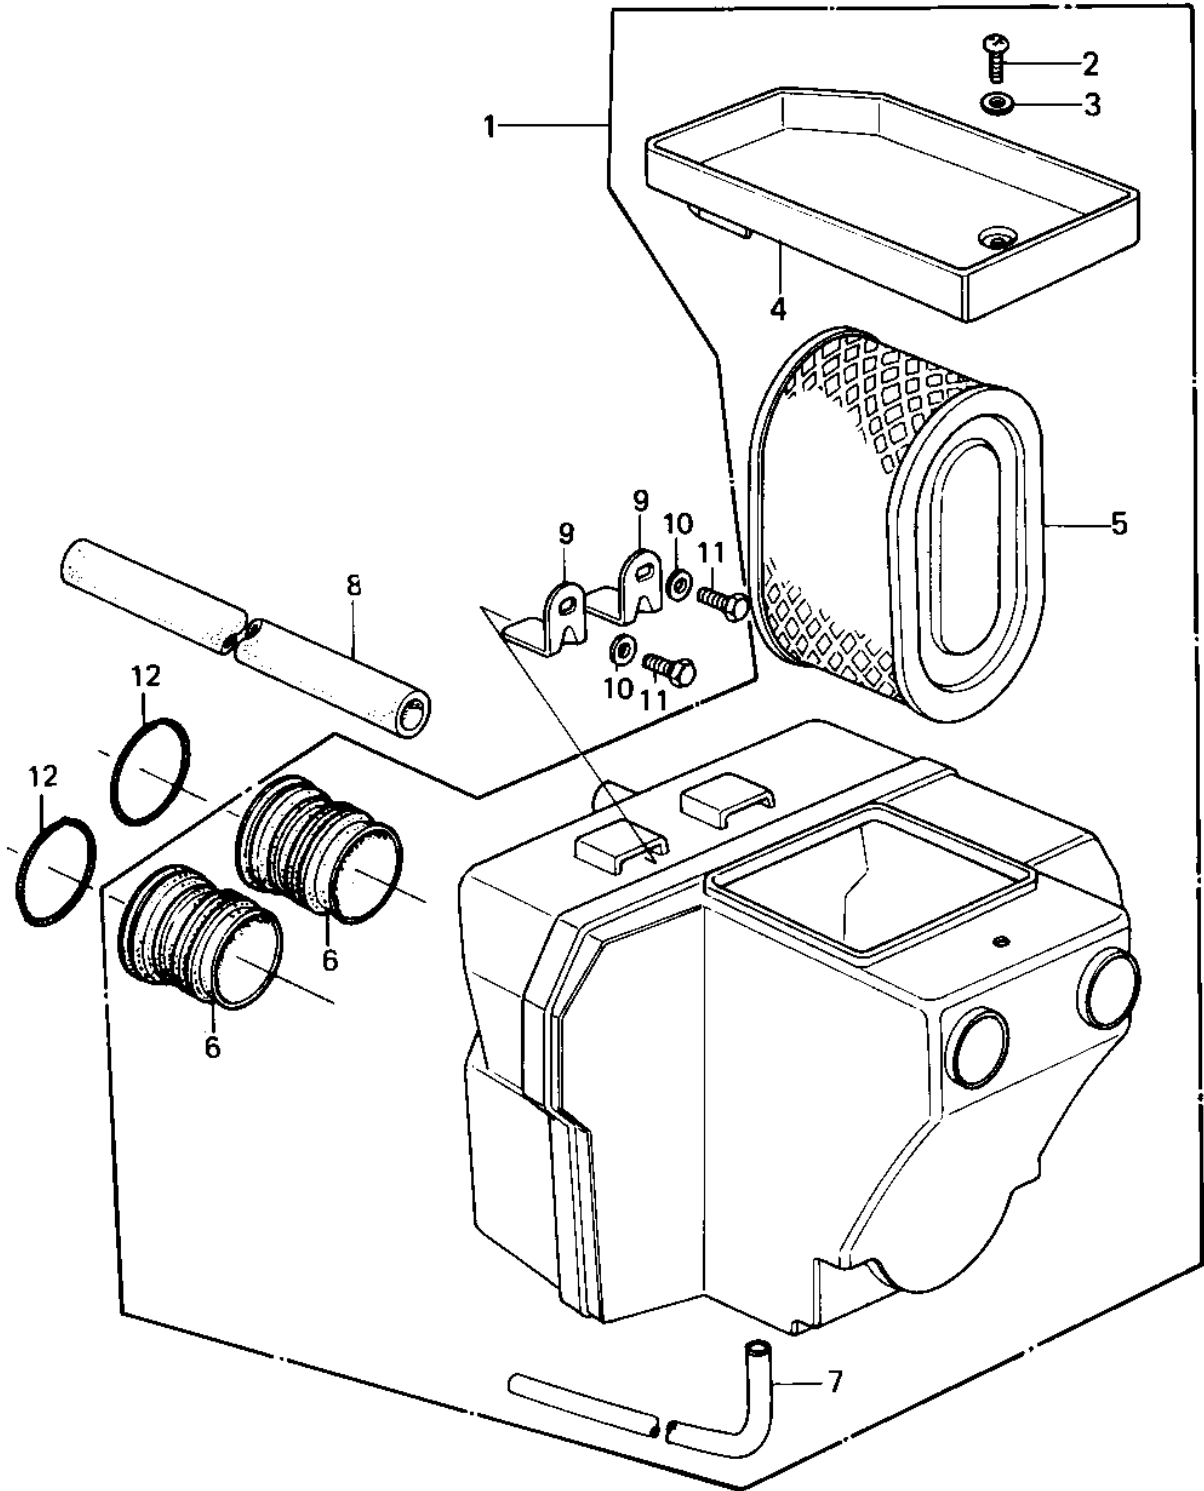

1980 KZ440-B1 PARTS DIAGRAM

AIR CLEANER (80 B1)

1980 KZ440-B1 PARTS LIST

AIR CLEANER (80 B1)

ITEM NAME	PART NUMBER	QUANTITY
FILTER-ASSY-AIR (Ref # 1)	11010-1072	1
SCREW PAN HEAD 6X16 (Ref # 2)	220B0616	1
WASHER PLAIN 6MM (Ref # 3)	410B0600	1
CAP,AIR CLEANER (Ref # 4)	11012-1004	1
ELEMENT,AIR CLNR (Ref # 5)	11013-1002	1
DUCT,AIR CLEANER (Ref # 6)	14073-1034	2
TUBE-VINYL 6X300 (Ref # 7)	700Q06300	1
TUBE,BREATHER,270M/M (Ref # 8)	92059-1003	1
BRACKET,AIR CLEANER (Ref # 9)	11034-1058	2
WASHER PLAIN 8MM (Ref # 10)	410B0800	2
BOLT SMALL (Ref # 11)	114G0812	2
SPRING (Ref # 12)	92081-1177	2