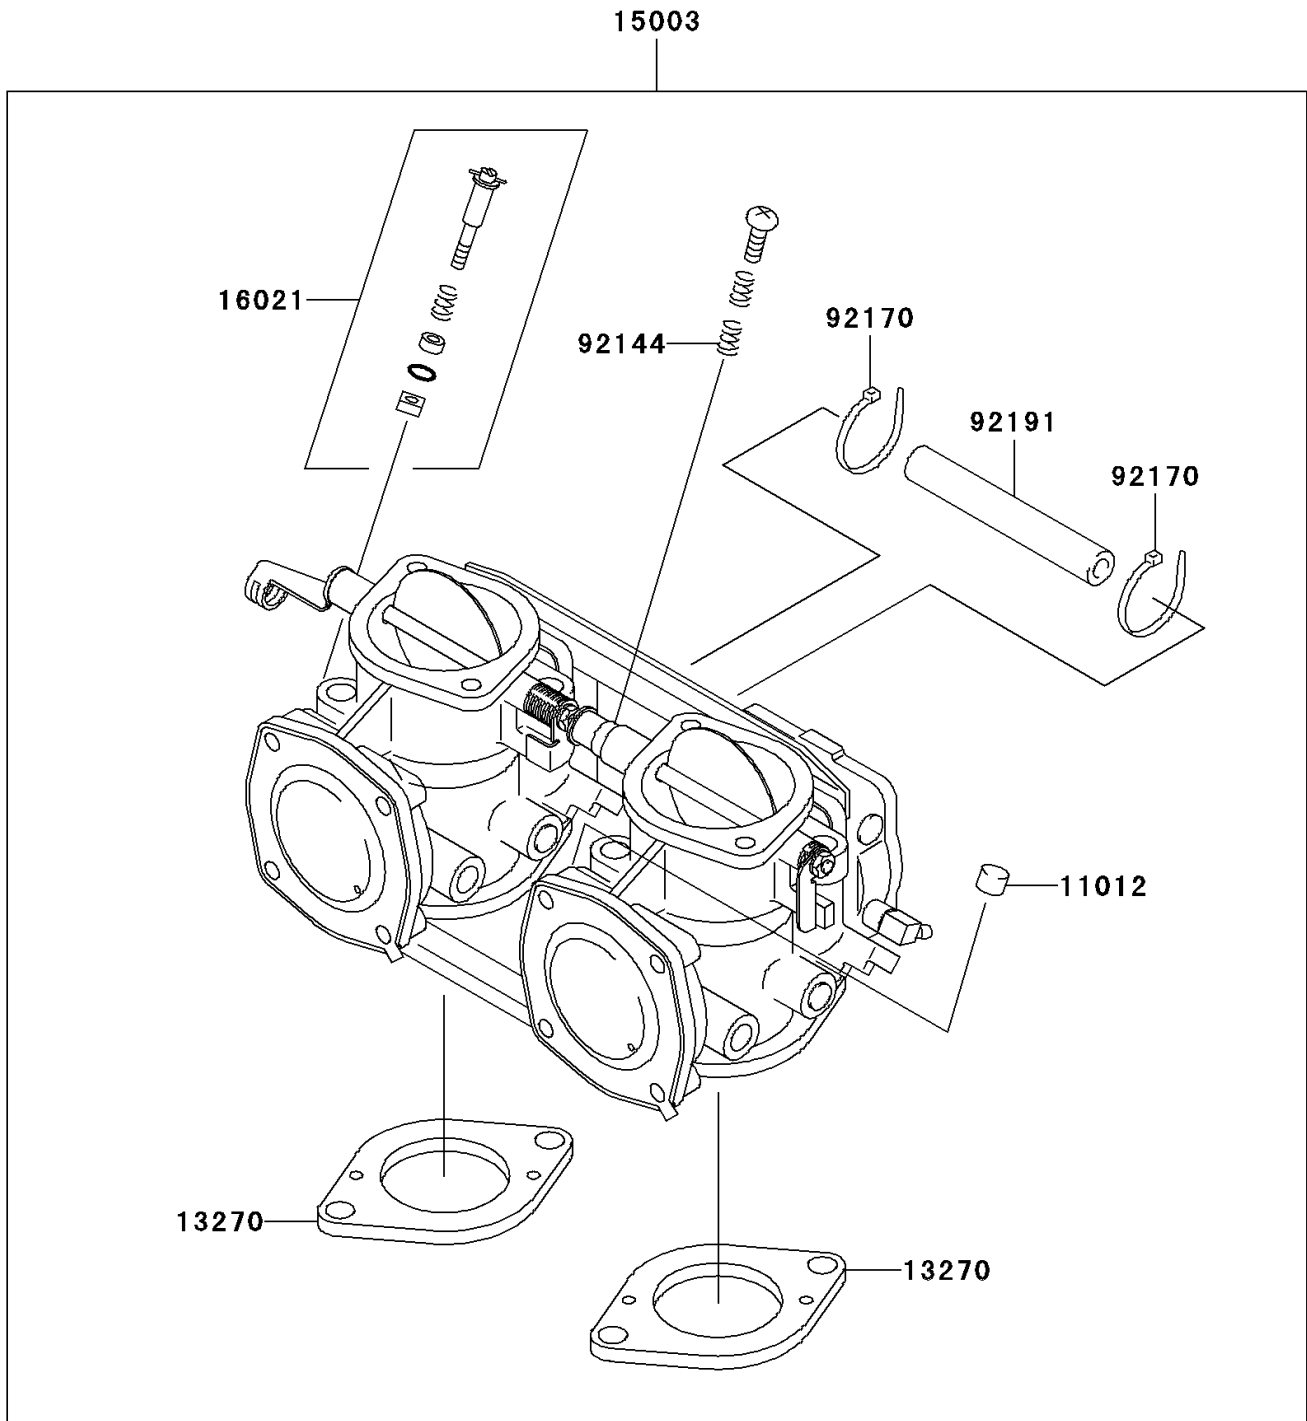

2000 SXI PRO PARTS DIAGRAM

Carburetor

E1611

2000 SXI PRO PARTS LIST

Carburetor

ITEM NAME	PART NUMBER	QUANTITY
CAP (Ref # 11012)	11012-3789	1
PLATE,CARBURETOR (Ref # 13270)	13270-3830	2
CARBURETOR-ASSY (Ref # 15003)	15003-3714	1
SCREW-THROTTLE STOP (Ref # 16021)	16021-3706	1
SPRING (Ref # 92144)	92144-3757	1
CLAMP (Ref # 92170)	92170-3749	2
TUBE,5.3X10.5X85 (Ref # 92191)	92191-3770	1