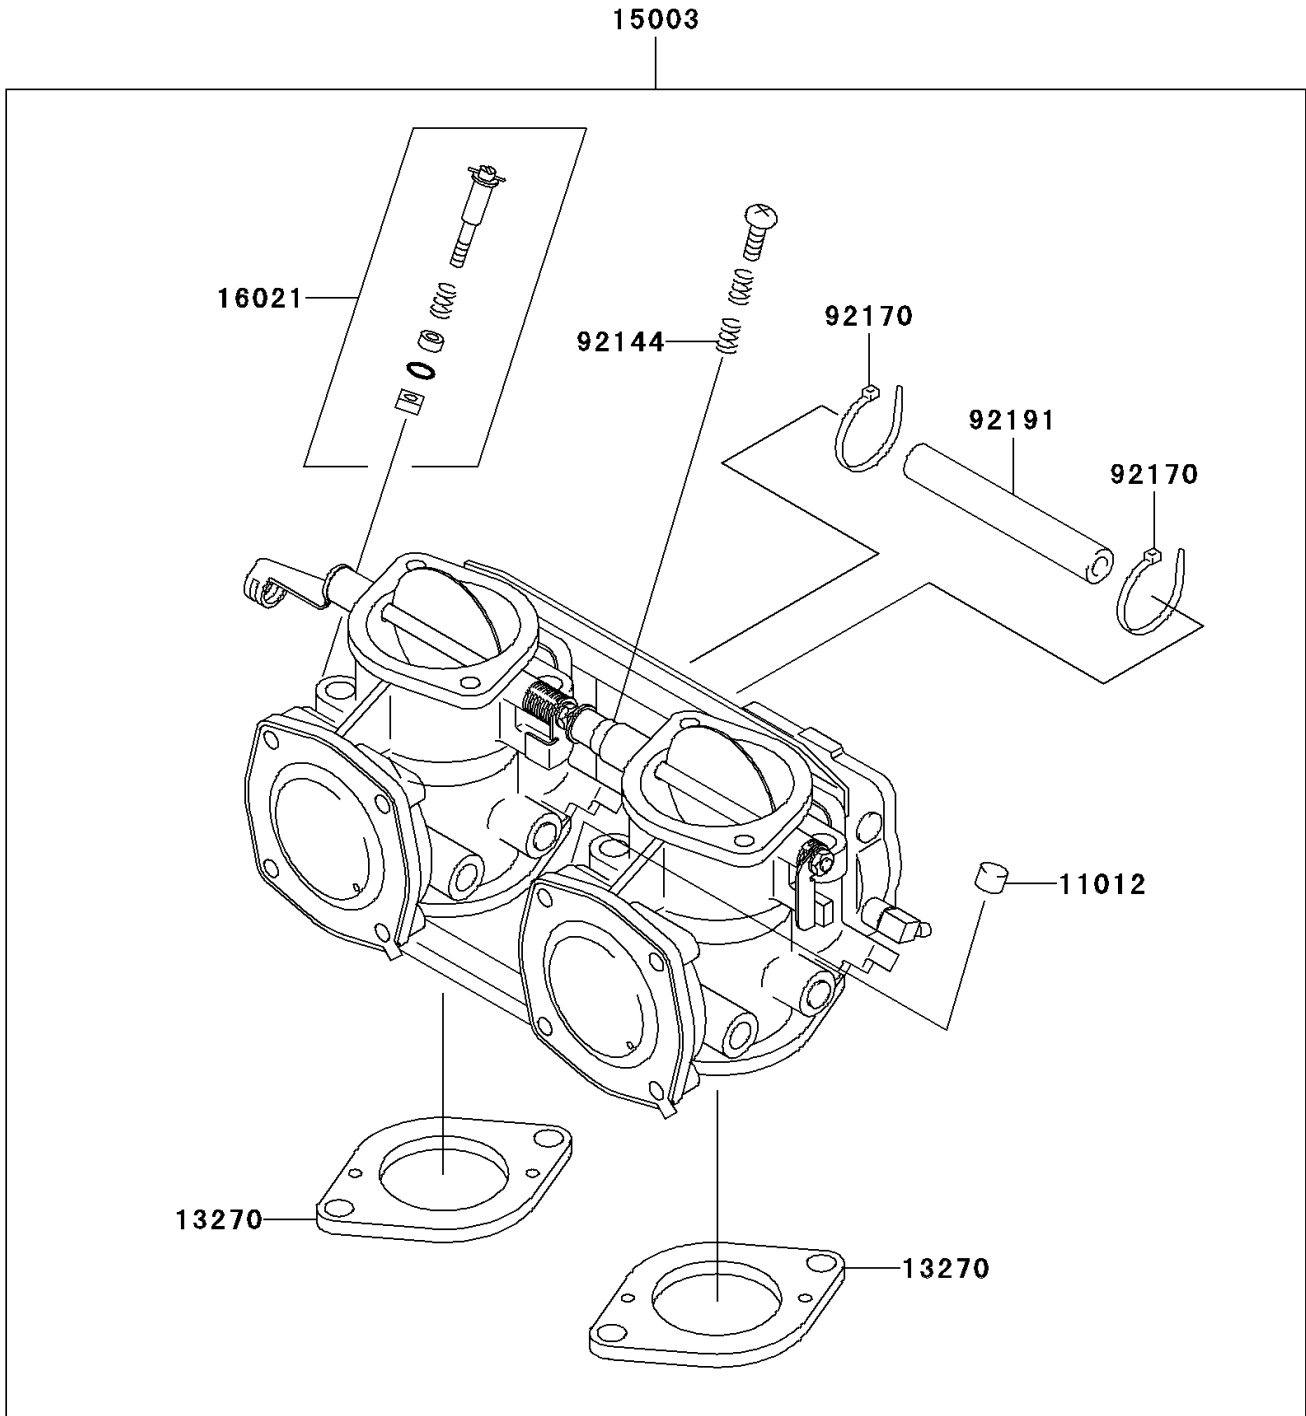

1999 SXI PRO PARTS DIAGRAM

Carburetor

E1611

1999 SXI PRO PARTS LIST

Carburetor

| ITEM NAME | PART NUMBER | QUANTITY |
|-----------------------------------|-------------|----------|
| CAP (Ref # 11012) | 11012-3789 | 1 |
| PLATE,CARBURETOR (Ref # 13270) | 13270-3830 | 2 |
| CARBURETOR-ASSY (Ref # 15003) | 15003-3714 | 1 |
| SCREW-THROTTLE STOP (Ref # 16021) | 16021-3706 | 1 |
| SPRING (Ref # 92144) | 92144-3757 | 1 |
| CLAMP (Ref # 92170) | 92170-3749 | 2 |
| TUBE,5.3X10.5X85 (Ref # 92191) | 92191-3770 | 1 |