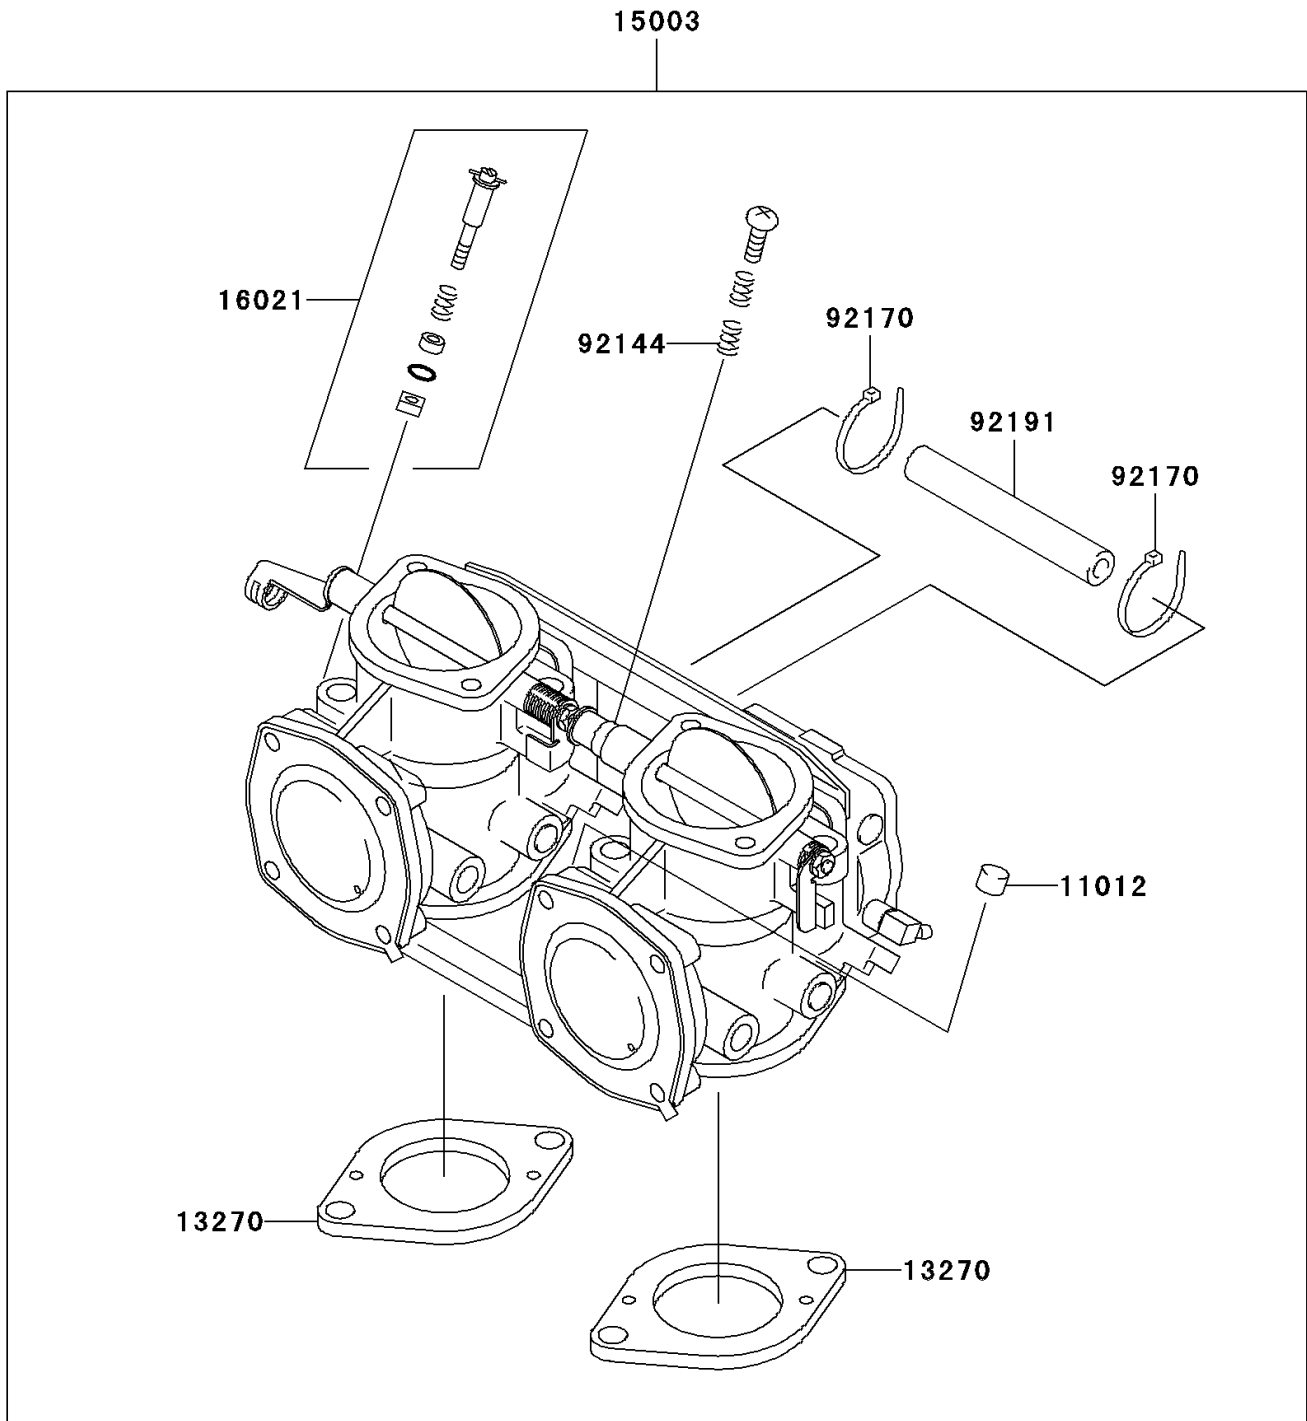

1999 SXI PRO PARTS DIAGRAM

Carburetor

E1611

1999 SXI PRO PARTS LIST

Carburetor

ITEM NAME	PART NUMBER	QUANTITY
CAP (Ref # 11012)	11012-3789	1
PLATE,CARBURETOR (Ref # 13270)	13270-3830	2
CARBURETOR-ASSY (Ref # 15003)	15003-3714	1
SCREW-THROTTLE STOP (Ref # 16021)	16021-3706	1
SPRING (Ref # 92144)	92144-3757	1
CLAMP (Ref # 92170)	92170-3749	2
TUBE,5.3X10.5X85 (Ref # 92191)	92191-3770	1