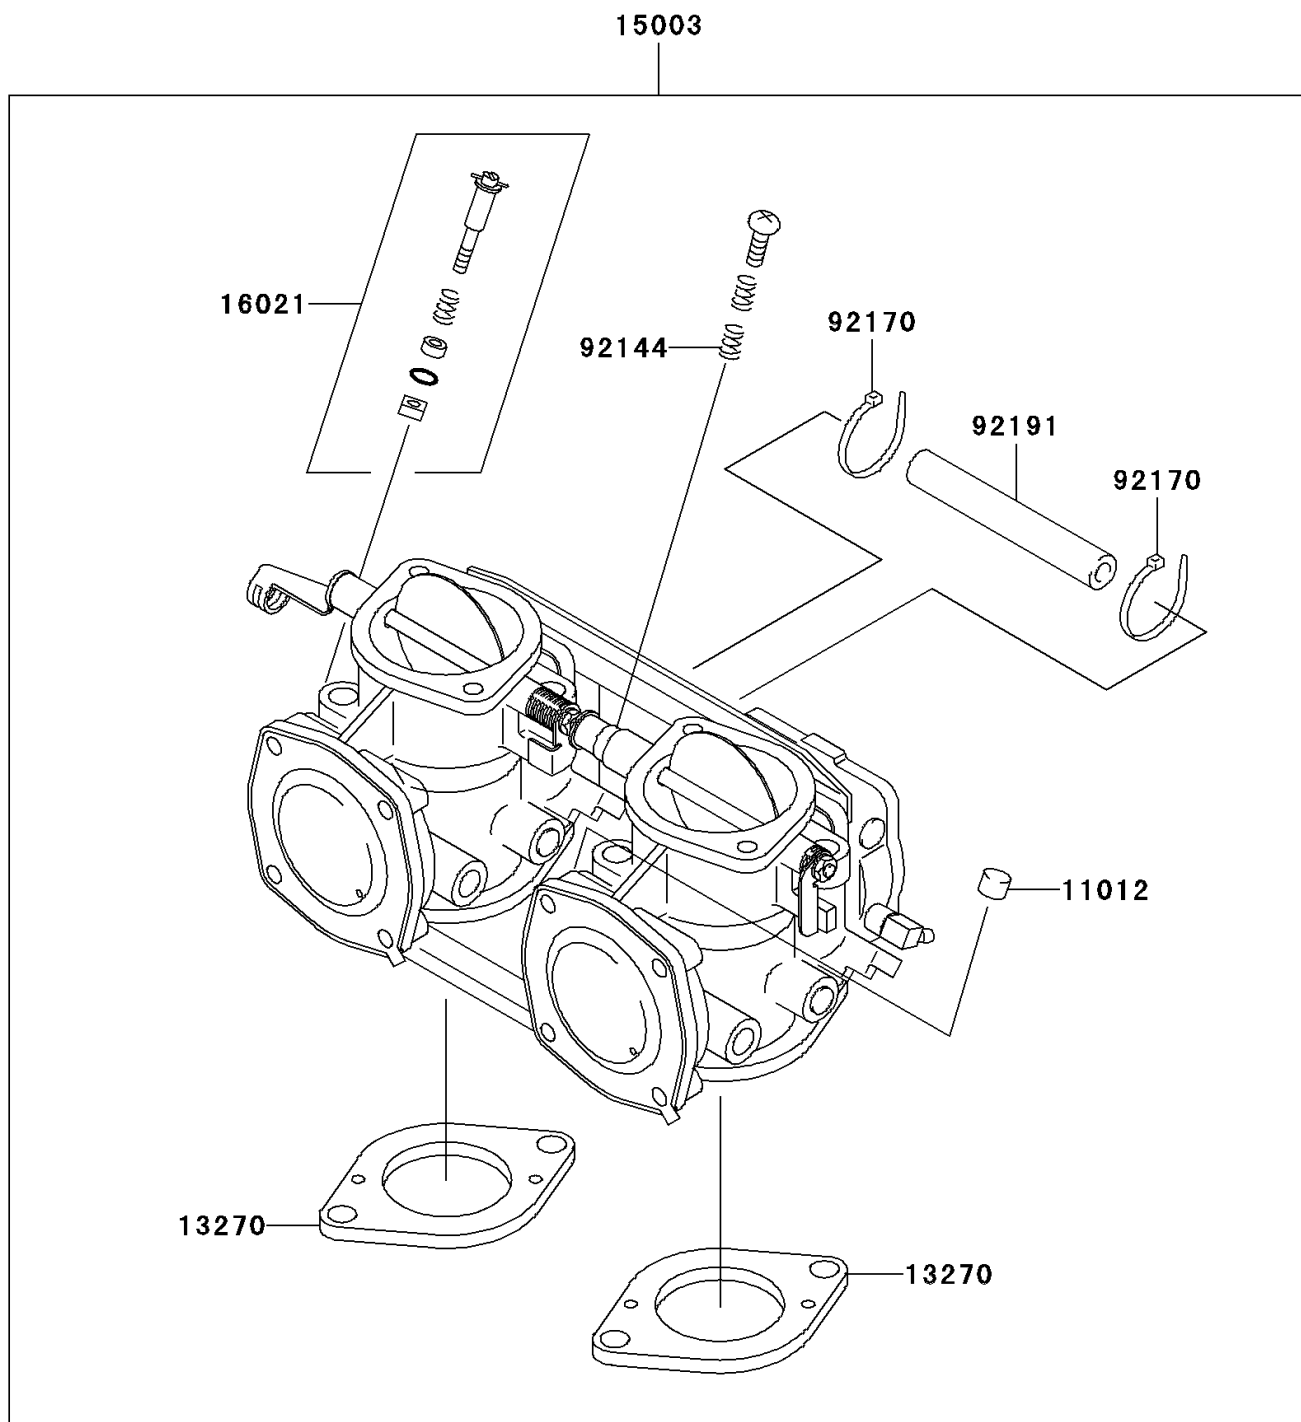

## 1998 SXI PRO PARTS DIAGRAM

Carburetor

E1611

## 1998 SXI PRO PARTS LIST

Carburetor

ITEM NAME	PART NUMBER	QUANTITY
CAP (Ref # 11012)	11012-3789	1
PLATE,CARBURETOR (Ref # 13270)	13270-3830	1
CARBURETOR-ASSY (Ref # 15003)	15003-3714	1
SCREW-THROTTLE STOP (Ref # 16021)	16021-3706	1
SPRING (Ref # 92144)	92144-3757	1
CLAMP (Ref # 92170)	92170-3749	1
TUBE,5.3X10.5X85 (Ref # 92191)	92191-3770	1