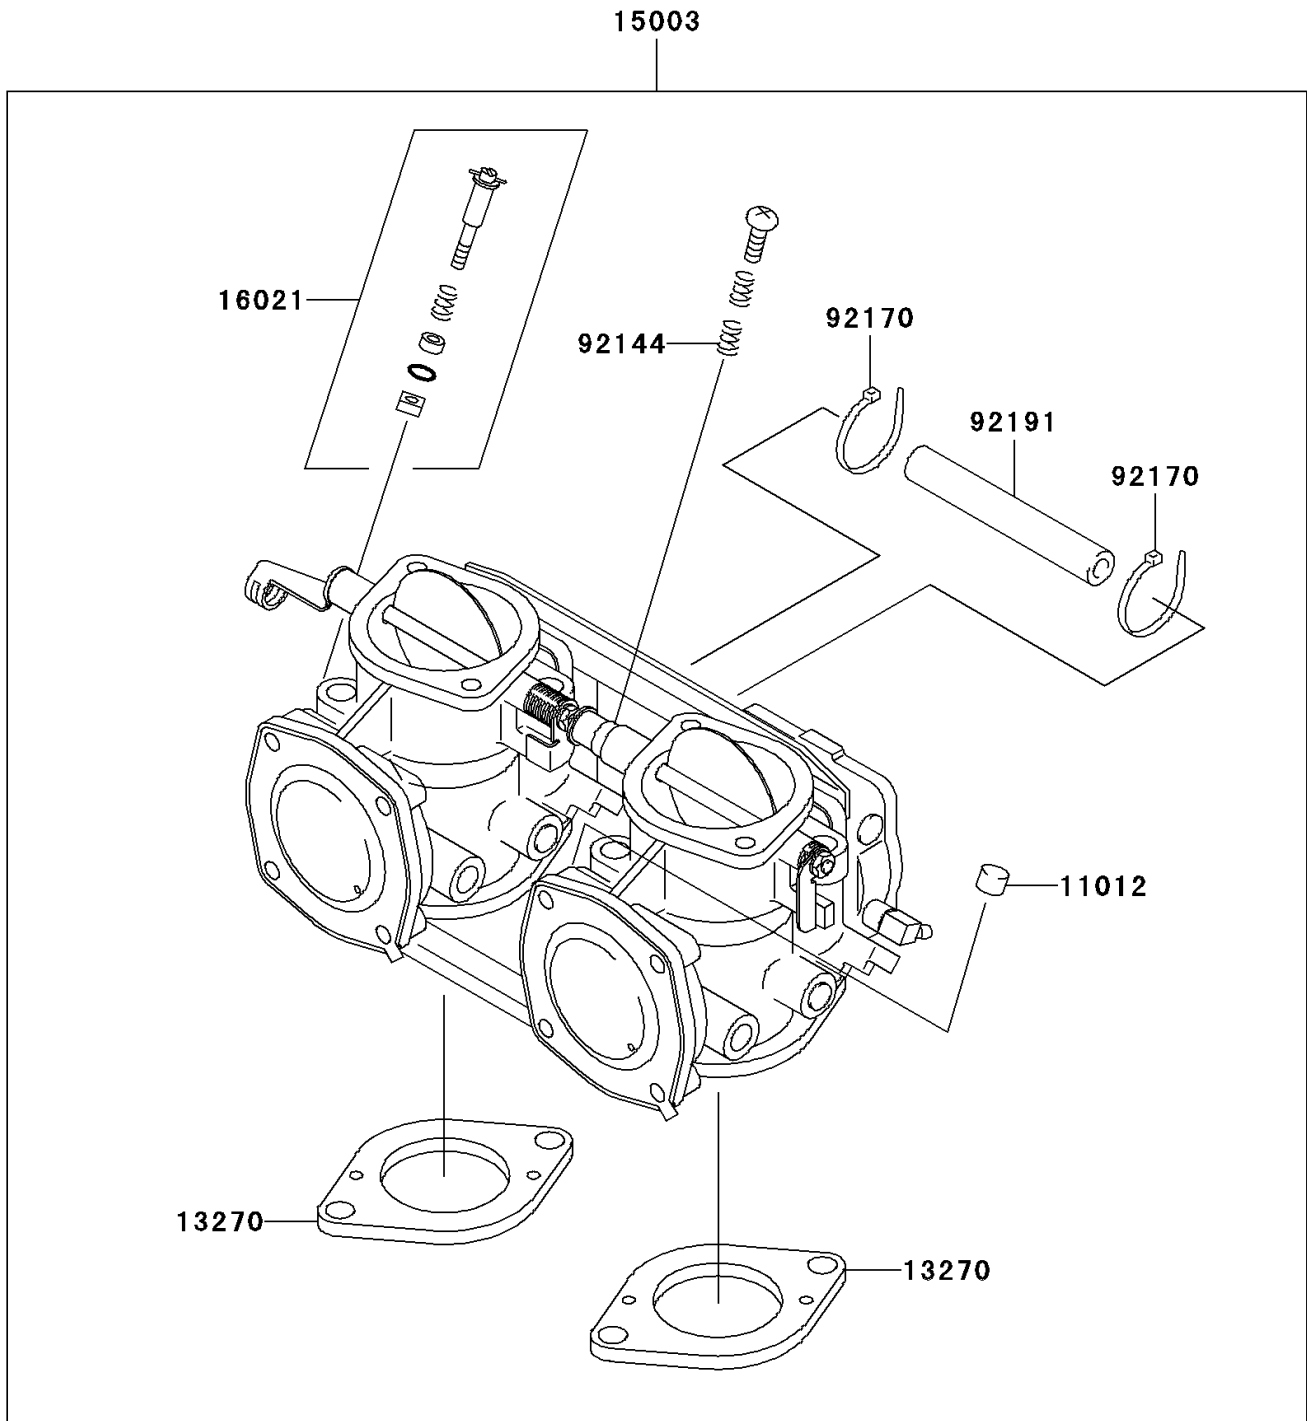

1998 SXI PRO PARTS DIAGRAM

Carburetor

E1611

1998 SXI PRO PARTS LIST

Carburetor

| ITEM NAME | PART NUMBER | QUANTITY |
|-----------------------------------|-------------|----------|
| CAP (Ref # 11012) | 11012-3789 | 1 |
| PLATE,CARBURETOR (Ref # 13270) | 13270-3830 | 2 |
| CARBURETOR-ASSY (Ref # 15003) | 15003-3714 | 1 |
| SCREW-THROTTLE STOP (Ref # 16021) | 16021-3706 | 1 |
| SPRING (Ref # 92144) | 92144-3757 | 1 |
| CLAMP (Ref # 92170) | 92170-3749 | 2 |
| TUBE,5.3X10.5X85 (Ref # 92191) | 92191-3770 | 1 |