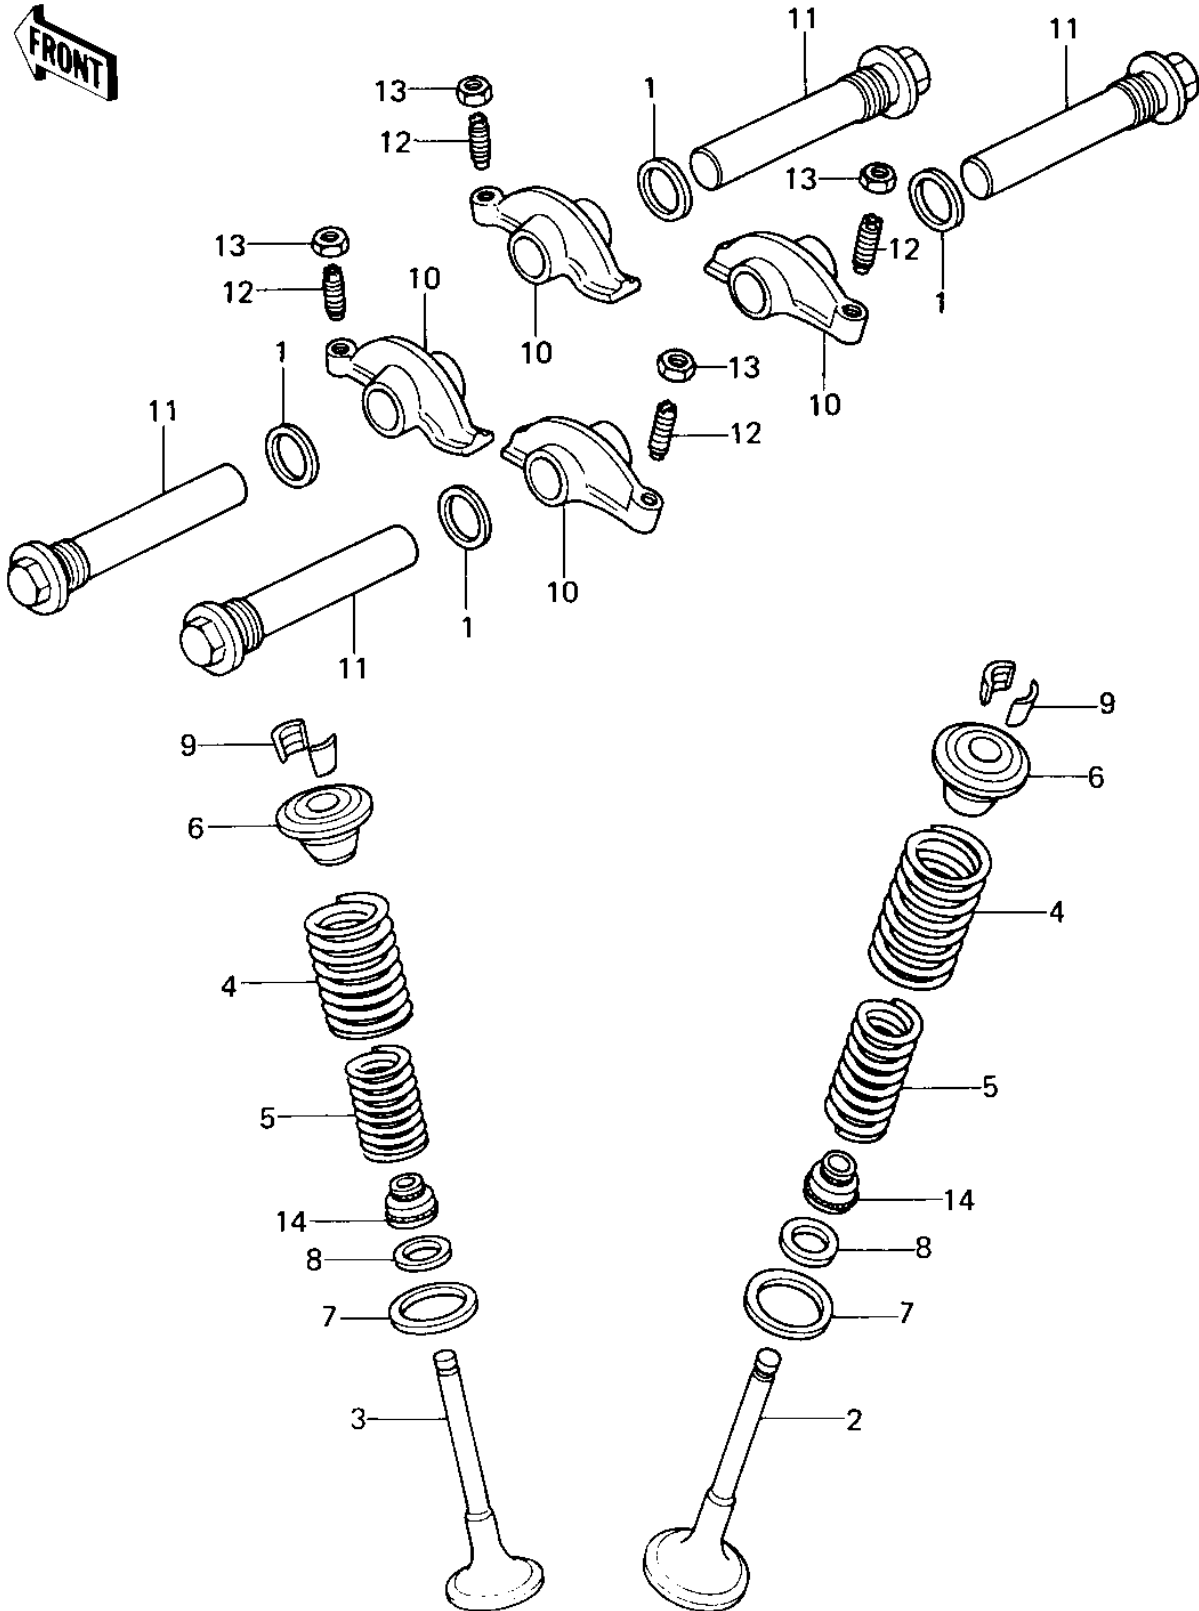

# 1980 KZ440-B1 PARTS DIAGRAM

ROCKER ARMS/VALVES ('80 B1)

## 1980 KZ440-B1 PARTS LIST

### ROCKER ARMS/VALVES ('80 B1)

ITEM NAME	PART NUMBER	QUANTITY
GASKET,16X19.7X1.5 (Ref # 1)	11009-1106	4
VALVE,INTAKE (Ref # 2)	12004-1008	2
VALVE,EXHAUST (Ref # 3)	12005-1007	2
SPRING,OUTER VALVE (Ref # 4)	12007-013	4
SPRING,INNER VALVE (Ref # 5)	12007-014	4
RETAINER,VALVE SPRING (Ref # 6)	12009-006	4
SEAT,VLV OUTER SPRING (Ref # 7)	12010-005	4
SEAT,VLV INNER SPRING (Ref # 8)	12010-006	4
SPLIT KEEPER (Ref # 9)	12011-004	8
ARM,ROCKER (Ref # 10)	12016-1001	4
SHAFT,ROCKER (Ref # 11)	12020-1001	4
SCREW,ADJUSTING (Ref # 12)	92009-1032	4
NUT,ROCKER ARM FITTNG (Ref # 13)	92016-061	4
OIL SEAL,RV37129.5 (Ref # 14)	92049-016	4