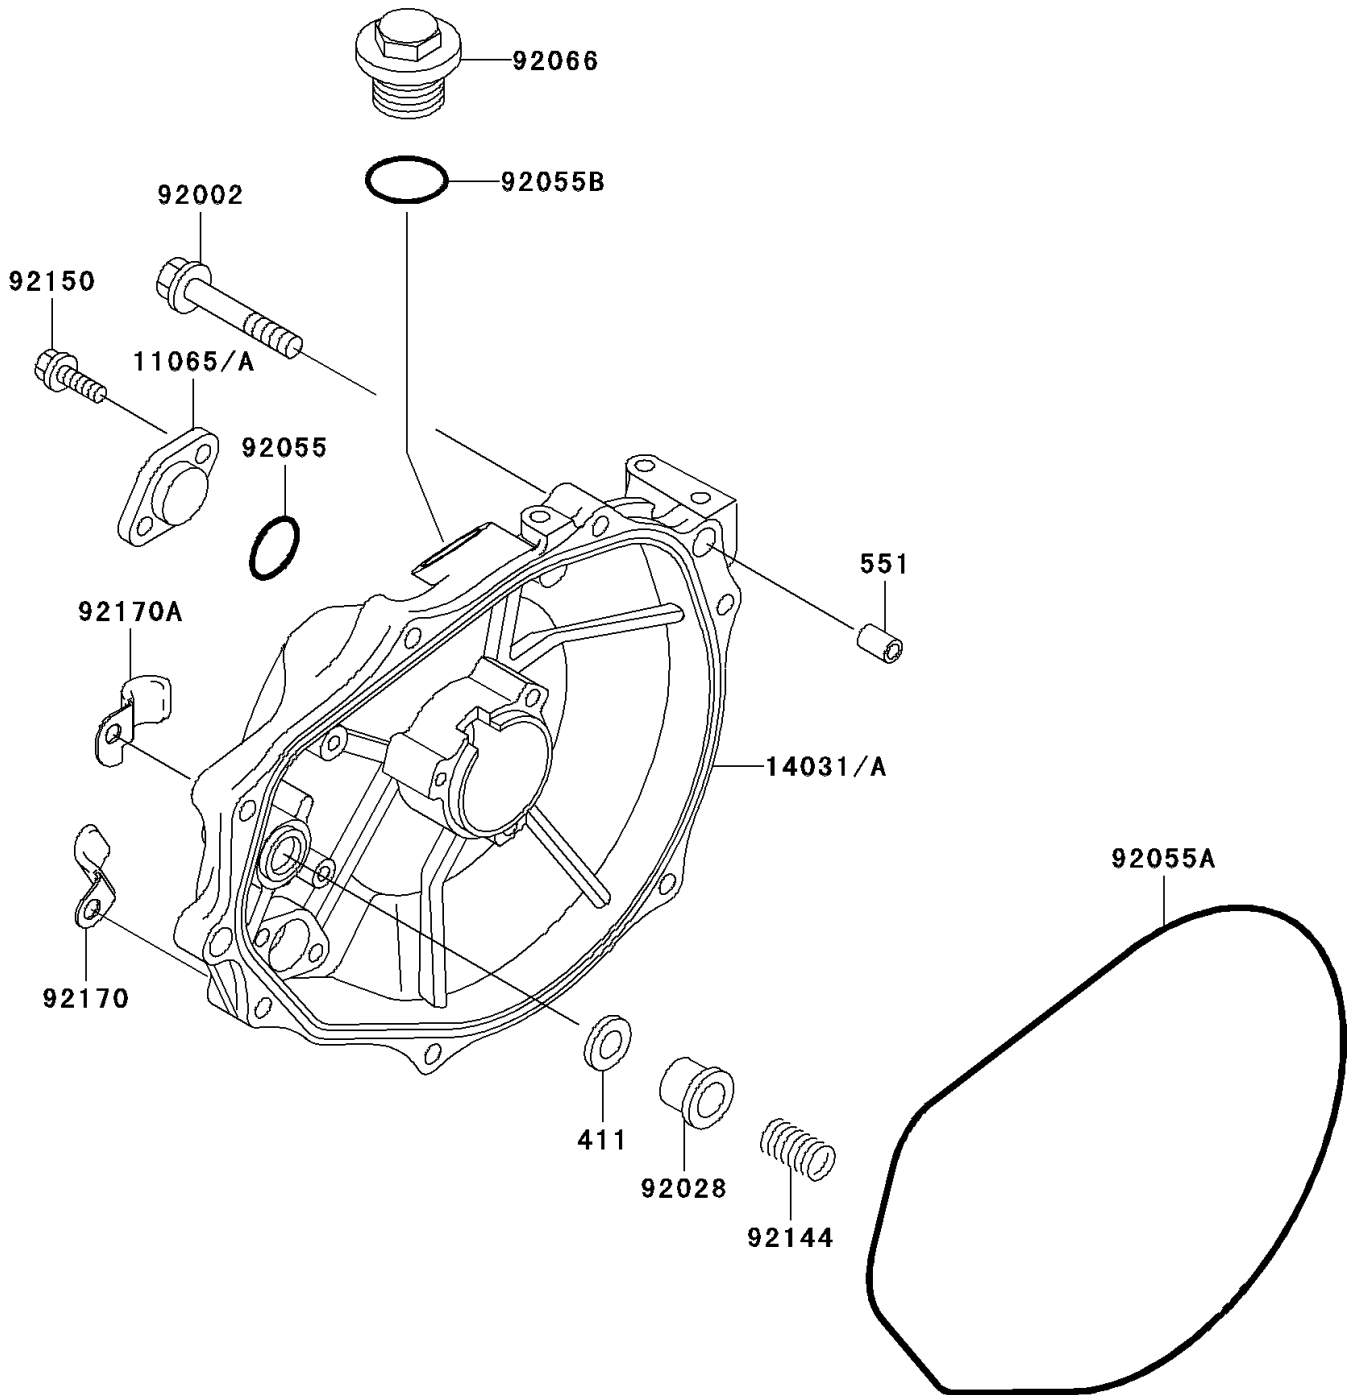

# 2000 SXI PRO PARTS DIAGRAM

Engine Cover(s)

E1431

## 2000 SXI PRO PARTS LIST

Engine Cover(s)

ITEM NAME	PART NUMBER	QUANTITY
WASHER-PLAIN,5MM (Ref # 411)	411S0500	1
PIN-DOWEL (Ref # 551)	551R0812	2
CAP (Ref # 11065)	11065-3706	1
COVER-GENERATOR (Ref # 14031)	14031-3721	1
BOLT,6X30 (Ref # 92002)	92002-3726	7
BUSHING (Ref # 92028)	92028-3718	1
RING-O,19.5X1.5 (Ref # 92055)	92055-055	1
RING-O,GENERATOR COVER (Ref # 92055A)	92055-3712	1
RING-O (Ref # 92055B)	92055-515	1
PLUG (Ref # 92066)	92066-3739	1
SPRING (Ref # 92144)	92144-3728	1
BOLT,6X18 (Ref # 92150)	92150-3729	2
CLAMP (Ref # 92170)	92170-3735	1
CLAMP (Ref # 92170A)	92170-3736	1