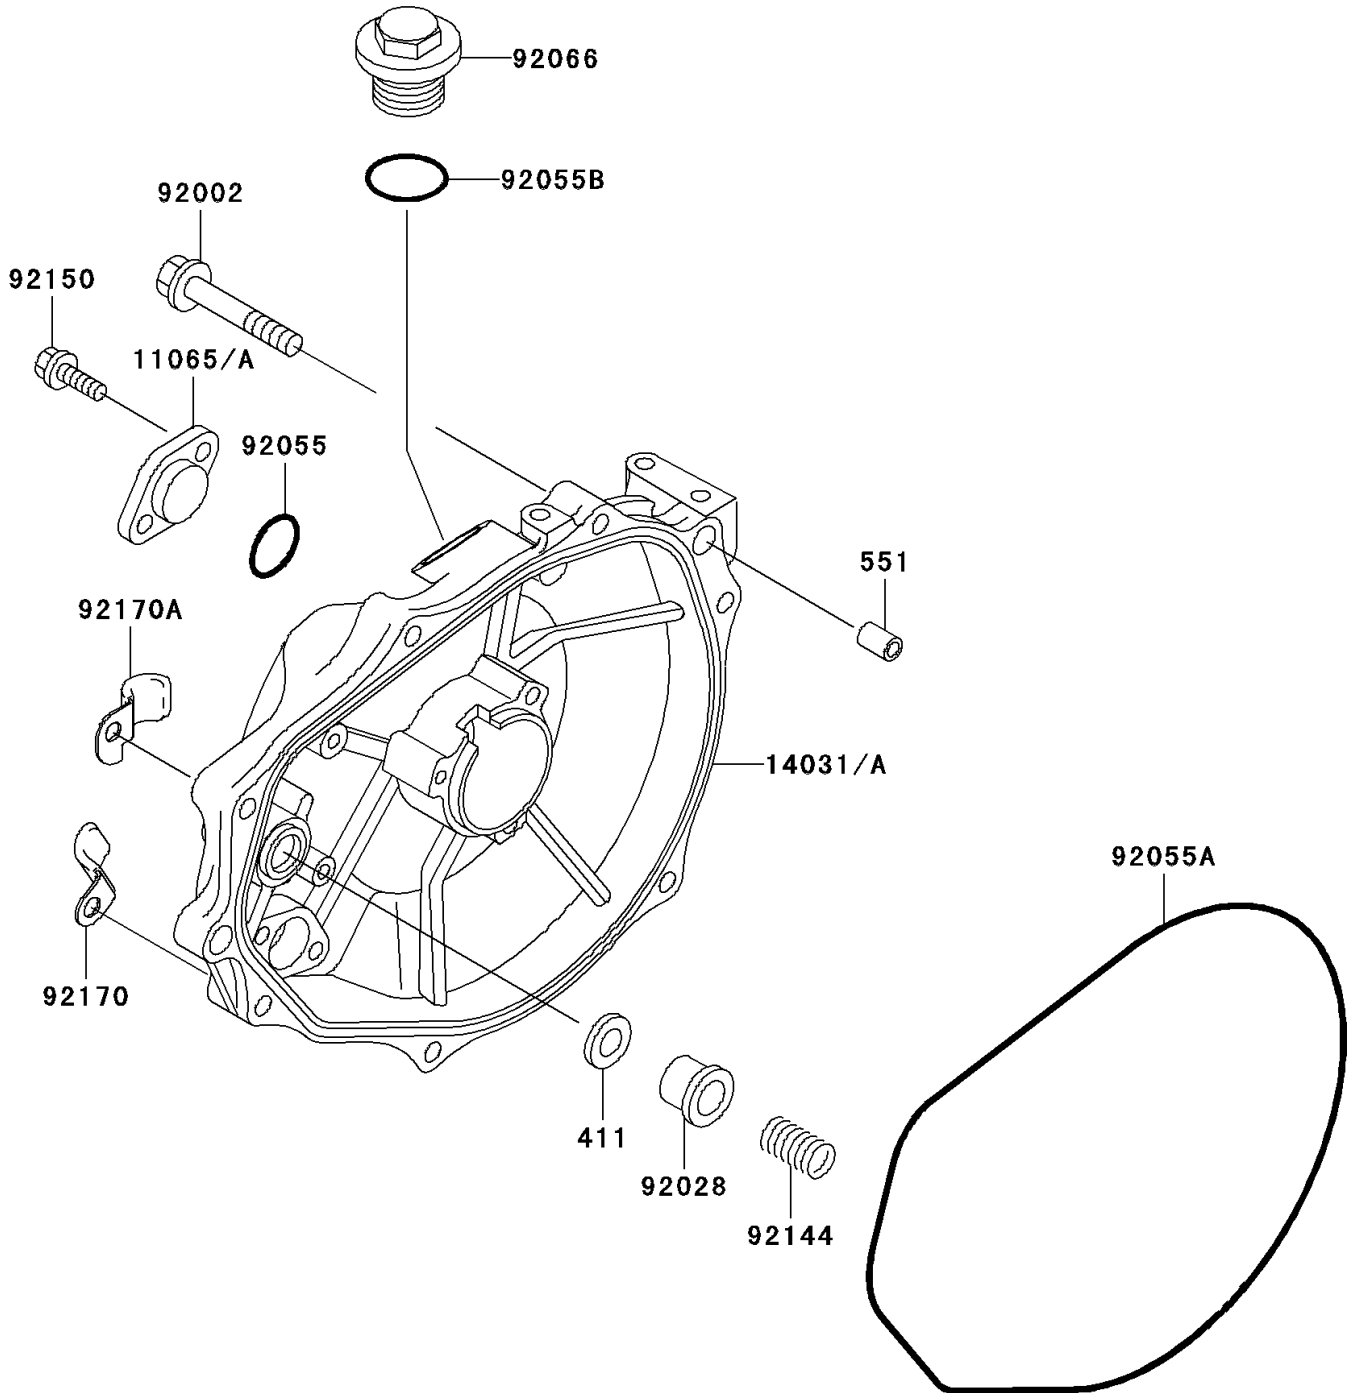

1999 SXI PRO PARTS DIAGRAM

Engine Cover(s)

E1431

1999 SXI PRO PARTS LIST

Engine Cover(s)

ITEM NAME	PART NUMBER	QUANTITY
WASHER-PLAIN,5MM (Ref # 411)	411S0500	1
PIN-DOWEL (Ref # 551)	551R0812	2
CAP (Ref # 11065)	11065-3706	1
COVER-GENERATOR (Ref # 14031)	14031-3721	1
BOLT,6X30 (Ref # 92002)	92002-3726	7
BUSHING (Ref # 92028)	92028-3718	1
RING-O,19.5X1.5 (Ref # 92055)	92055-055	1
RING-O,GENERATOR COVER (Ref # 92055A)	92055-3712	1
RING-O (Ref # 92055B)	92055-515	1
PLUG (Ref # 92066)	92066-3739	1
SPRING (Ref # 92144)	92144-3728	1
BOLT,6X18 (Ref # 92150)	92150-3729	2
CLAMP (Ref # 92170)	92170-3735	1
CLAMP (Ref # 92170A)	92170-3736	1