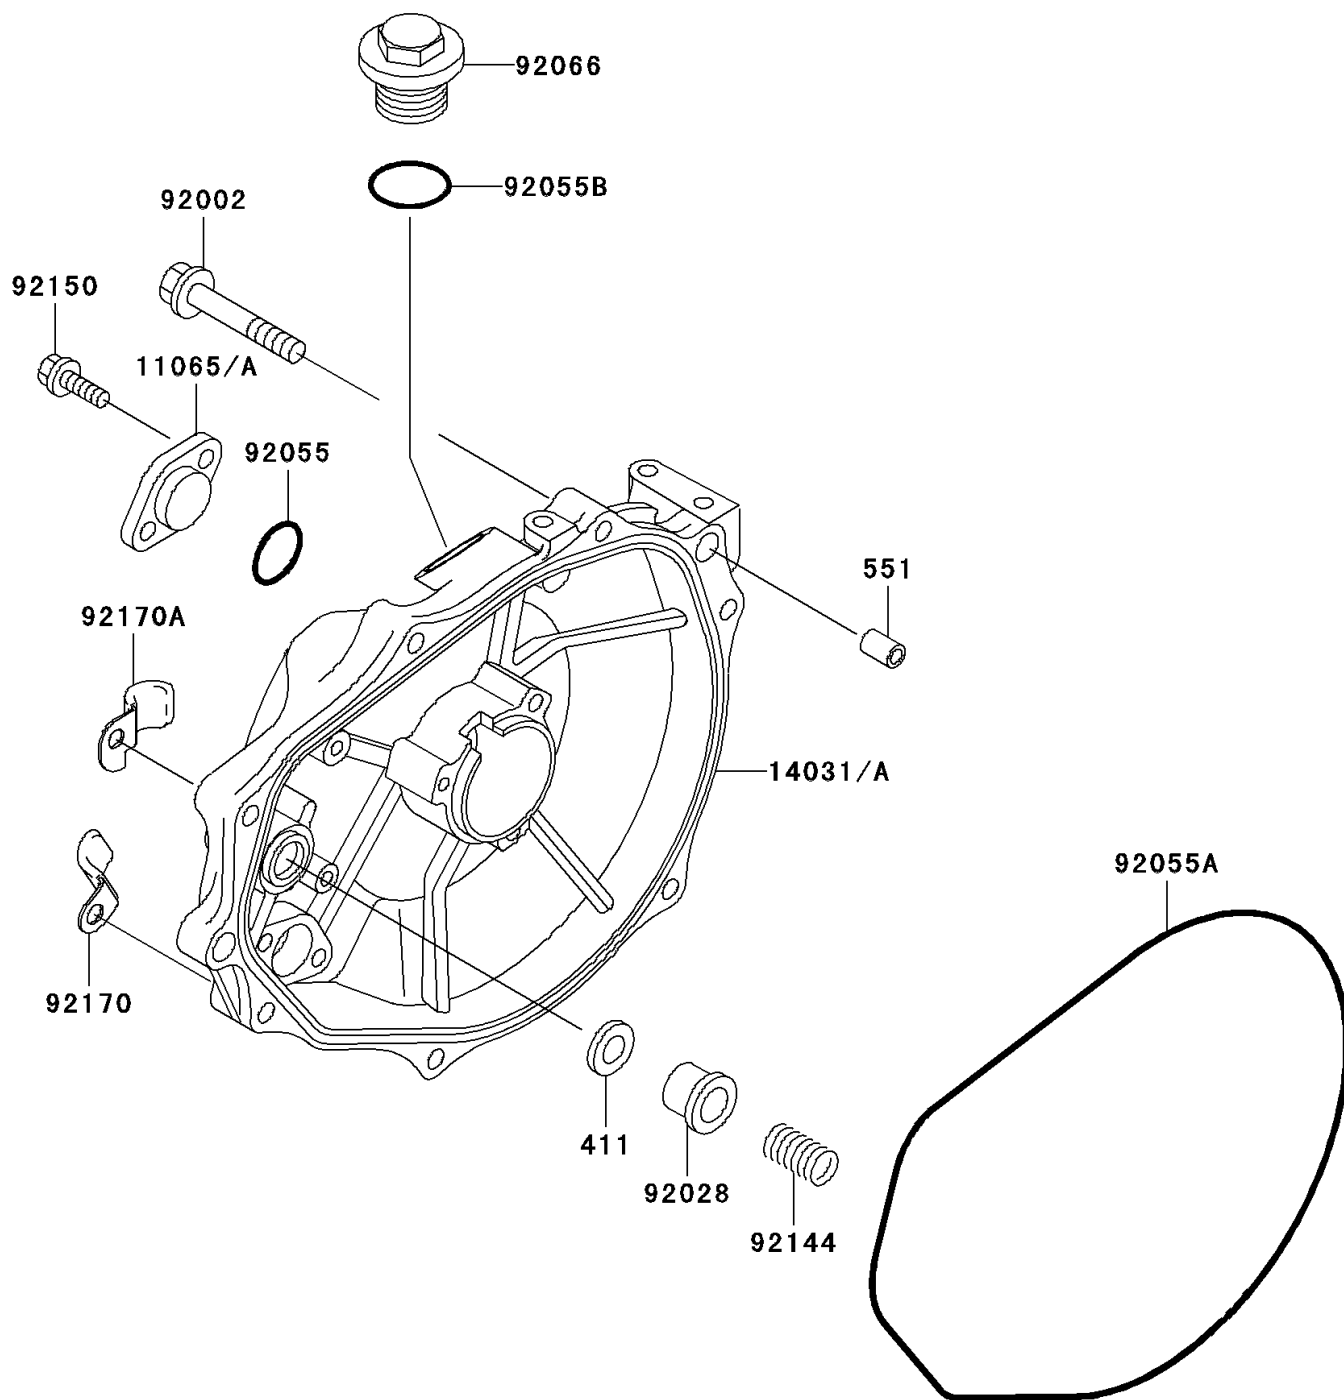

1998 SXI PRO PARTS DIAGRAM

Engine Cover(s)

E1431

1998 SXI PRO PARTS LIST

Engine Cover(s)

ITEM NAME	PART NUMBER	QUANTITY
WASHER-PLAIN,5MM (Ref # 411)	411S0500	1
PIN-DOWEL (Ref # 551)	551R0812	1
CAP (Ref # 11065)	11065-3706	1
COVER-GENERATOR (Ref # 14031)	14031-3721	1
BOLT,6X30 (Ref # 92002)	92002-3726	1
BUSHING (Ref # 92028)	92028-3718	1
RING-O,19.5X1.5 (Ref # 92055)	92055-055	1
RING-O,GENERATOR COVER (Ref # 92055A)	92055-3712	1
RING-O (Ref # 92055B)	92055-515	1
PLUG (Ref # 92066)	92066-3739	1
SPRING (Ref # 92144)	92144-3728	1
BOLT,6X18 (Ref # 92150)	92150-3729	1
CLAMP (Ref # 92170)	92170-3735	1
CLAMP (Ref # 92170A)	92170-3736	1