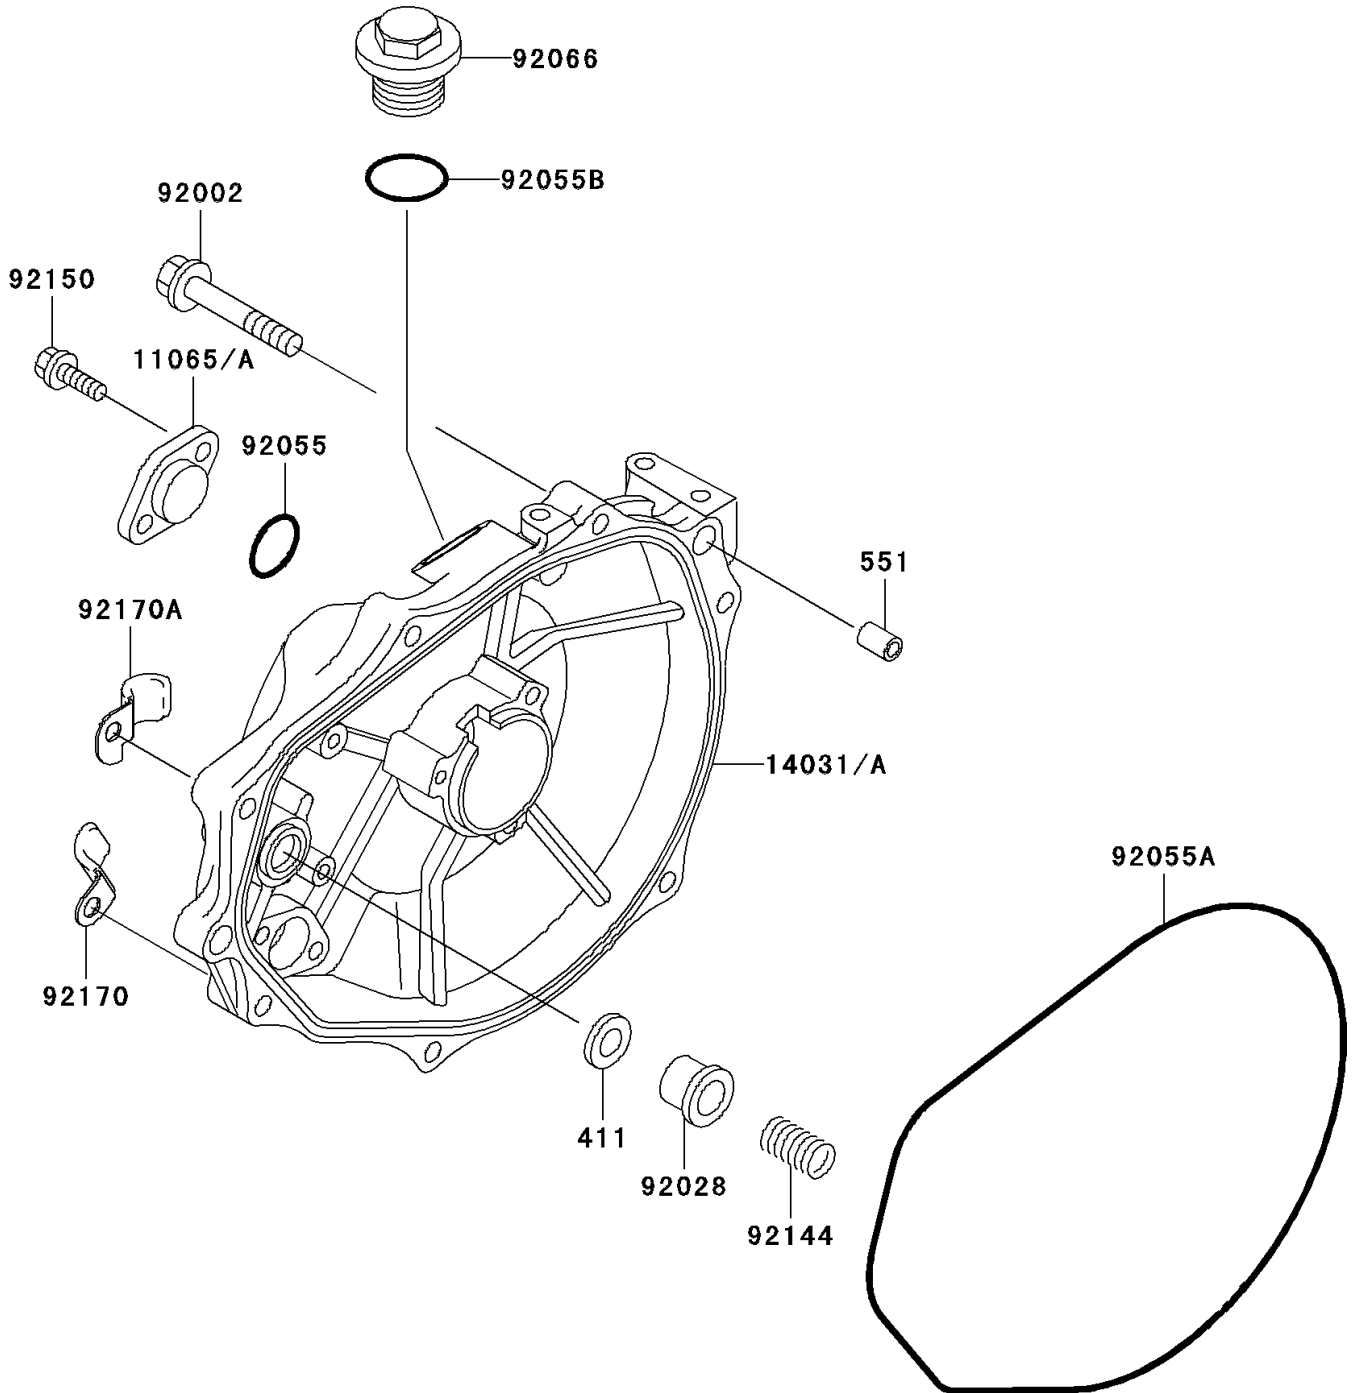

1998 SXI PRO PARTS DIAGRAM

Engine Cover(s)

E1431

1998 SXI PRO PARTS LIST

Engine Cover(s)

ITEM NAME	PART NUMBER	QUANTITY
WASHER-PLAIN,5MM (Ref # 411)	411S0500	1
PIN-DOWEL (Ref # 551)	551R0812	2
CAP (Ref # 11065)	11065-3706	1
COVER-GENERATOR (Ref # 14031)	14031-3721	1
BOLT,6X30 (Ref # 92002)	92002-3726	7
BUSHING (Ref # 92028)	92028-3718	1
RING-O,19.5X1.5 (Ref # 92055)	92055-055	1
RING-O,GENERATOR COVER (Ref # 92055A)	92055-3712	1
RING-O (Ref # 92055B)	92055-515	1
PLUG (Ref # 92066)	92066-3739	1
SPRING (Ref # 92144)	92144-3728	1
BOLT,6X18 (Ref # 92150)	92150-3729	2
CLAMP (Ref # 92170)	92170-3735	1
CLAMP (Ref # 92170A)	92170-3736	1