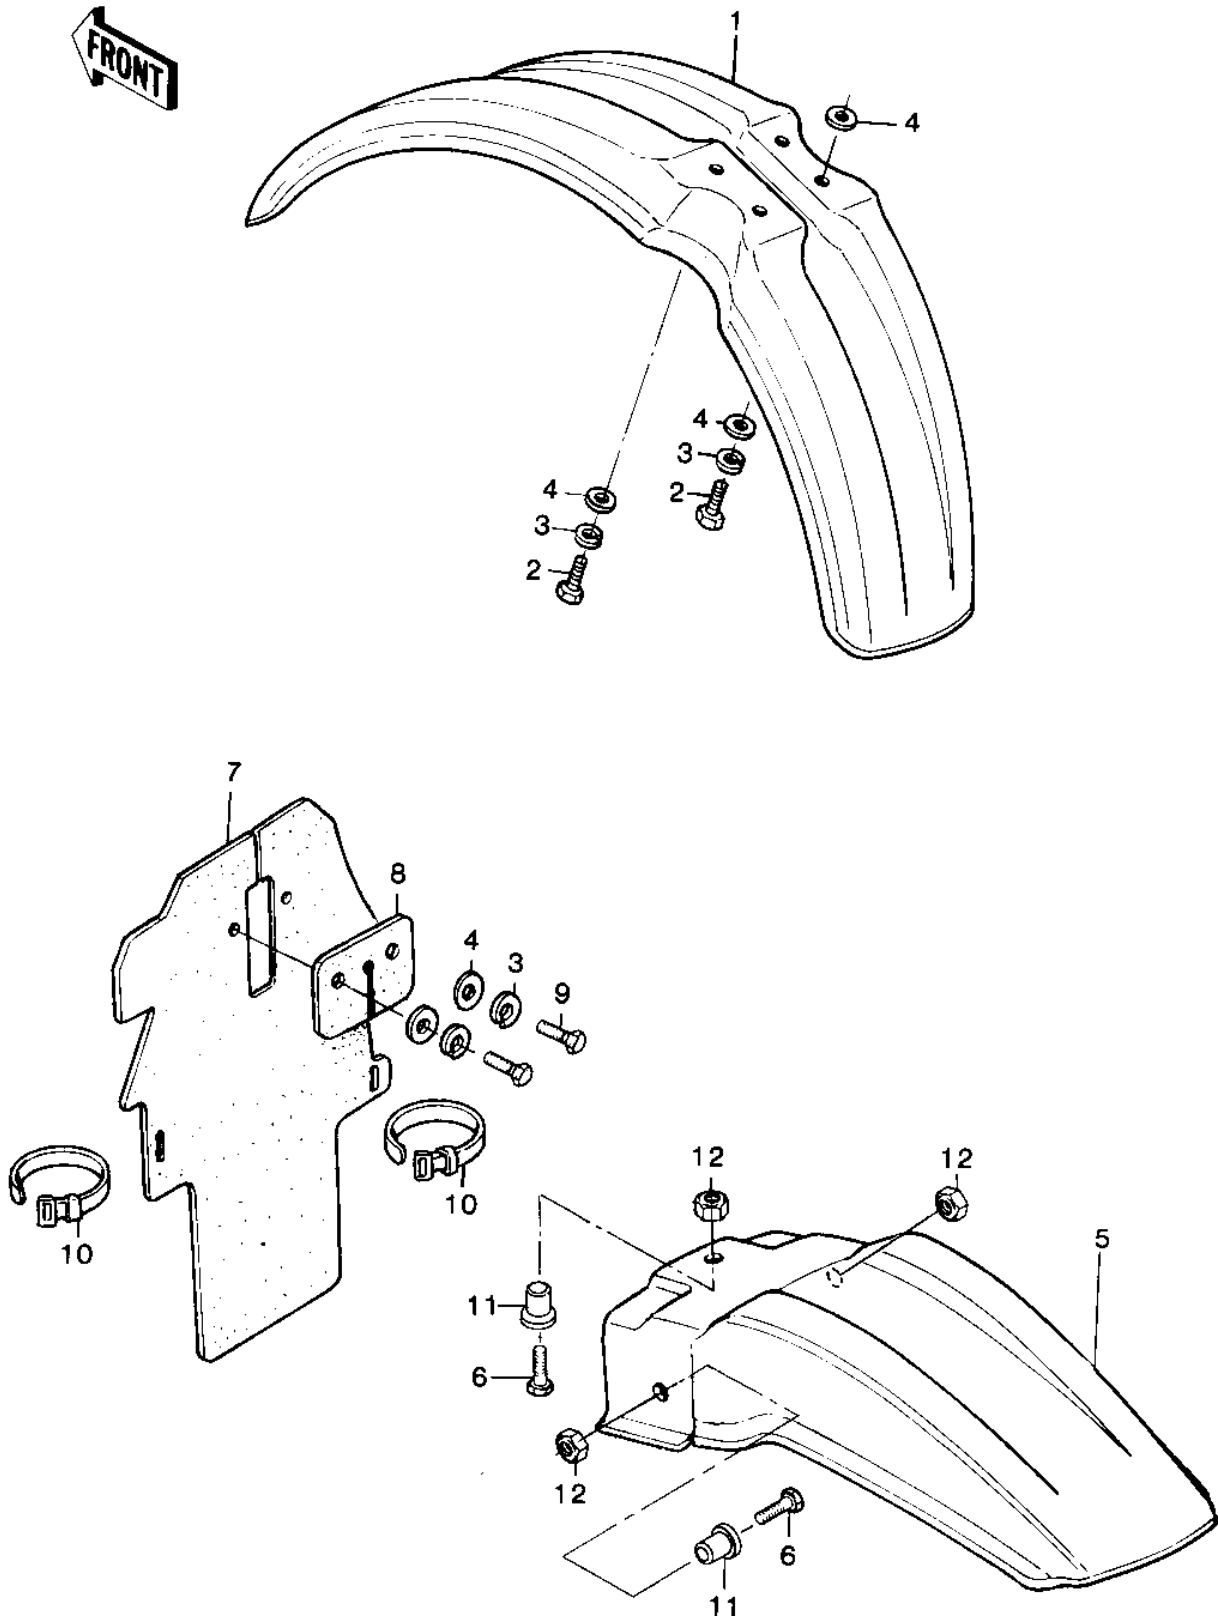

1981 KX420 PARTS DIAGRAM

FENDERS

1981 KX420 PARTS LIST

FENDERS

ITEM NAME	PART NUMBER	QUANTITY
FENDER-FRONT,L.GREEN (Ref # 1)	35004-1233-6W	2
BOLT-UPSET (Ref # 2)	112G0618	1
BOLT-UPSET,6X16 (Ref # 2)	112G0616	1
WASHER SPRING 6MM (Ref # 3)	461F0600	1
WASHER 6.5X20X1.6T (Ref # 4)	92022-125	1
FENDER-RR,L.GREEN (Ref # 5)	35022-1043-6W	2
BOLT-UPSET,6X12 (Ref # 6)	112G0612	2
BOLT-UPSET 6X14 (Ref # 6)	112B0614	1
FLAP (Ref # 7)	35019-1013	1
FLAP,REAR FENDER (Ref # 8)	35019-1019	1
BAND (Ref # 10)	92072-3505	1
COLLAR (Ref # 11)	92027-1260	1
NUT (Ref # 12)	92019-008	1