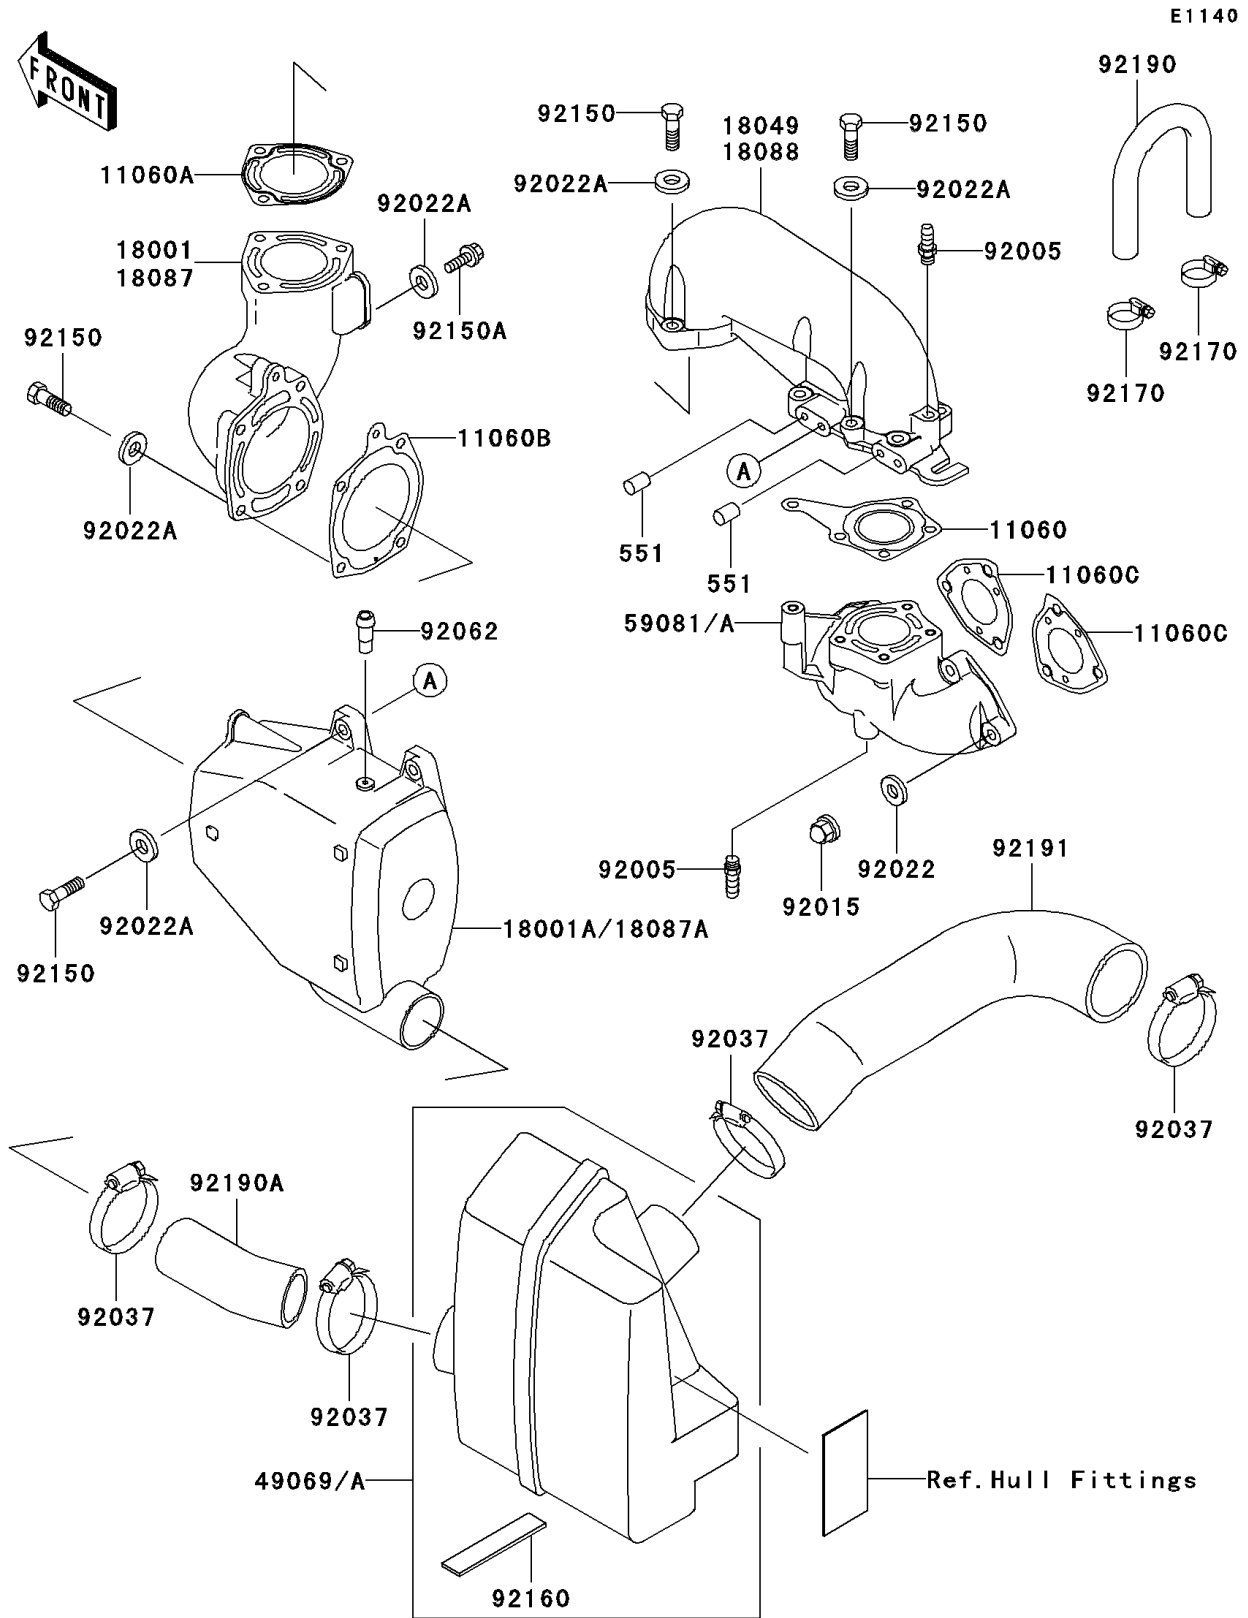

2001 SXI PRO PARTS DIAGRAM

Muffler(s)

2001 SXI PRO PARTS LIST

Muffler(s)

ITEM NAME	PART NUMBER	QUANTITY
PIN-DOWEL (Ref # 551)	551R0812	2
GASKET,EXHAUST (Ref # 11060)	11060-3712	1
GASKET,MUFFLER,FR (Ref # 11060A)	11060-3713	1
GASKET,MUFFLER CHAMBER (Ref # 11060B)	11060-3714	1
GASKET,EXHAUST MANIFOLD (Ref # 11060C)	11060-3759	2
MUFFLER,FR (Ref # 18087)	18087-3701	1
MUFFLER,RR (Ref # 18087A)	18087-3702	1
PIPE-EXHAUST (Ref # 18088)	18088-3705	1
MUFFLER-ASSY,WATER (Ref # 49069A)	49069-3706	1
MANIFOLD-EXHAUST (Ref # 59081A)	59081-3734	1
FITTING,HOSE (Ref # 92005)	92005-3712	2
NUT,CAP,8MM (Ref # 92015)	92015-1371	6
WASHER,8.2X18X1.5 (Ref # 92022)	92022-1964	6
WASHER,8.2X18X1.5 (Ref # 92022A)	92022-3743	16
CLAMP (Ref # 92037)	92037-3009	4
NOZZLE (Ref # 92062)	92062-3705	1
BOLT,8X35 (Ref # 92150)	92150-3833	14
BOLT,8X16 (Ref # 92150A)	92150-3846	2
DAMPER (Ref # 92160)	92160-3793	1
CLAMP (Ref # 92170)	92170-3718	2
TUBE,HEAD-EXHAUST PIPE (Ref # 92190)	92190-3829	1
TUBE,CHAMBER-WATER MUFFLER (Ref # 92190A)	92190-3919	1
TUBE,WATER MUFFLER-BULKHEAD (Ref # 92191)	92191-3721	1