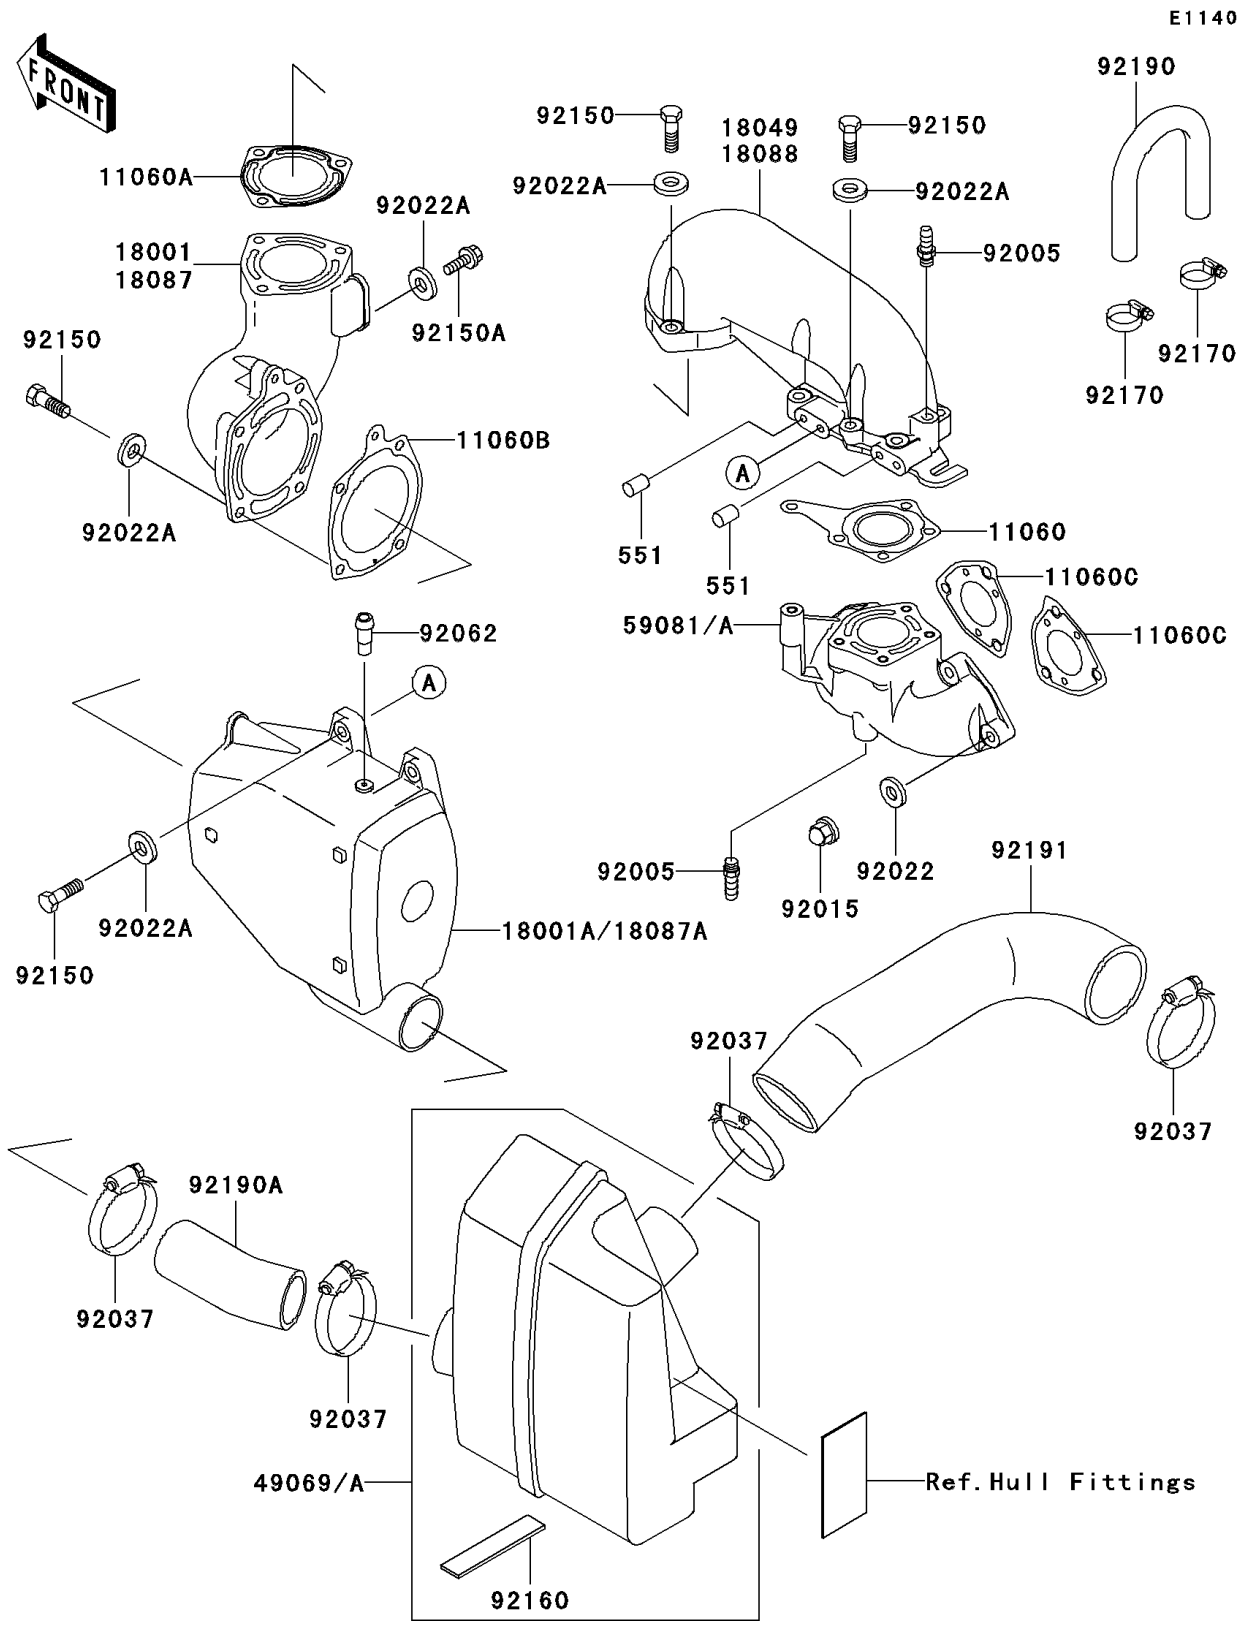

1999 SXI PRO PARTS DIAGRAM

Muffler(s)

1999 SXI PRO PARTS LIST

Muffler(s)

ITEM NAME	PART NUMBER	QUANTITY
PIN-DOWEL (Ref # 551)	551R0812	2
GASKET,EXHAUST (Ref # 11060)	11060-3712	1
GASKET,MUFFLER,FR (Ref # 11060A)	11060-3713	1
GASKET,MUFFLER CHAMBER (Ref # 11060B)	11060-3714	1
GASKET,EXHAUST MANIFOLD (Ref # 11060C)	11060-3759	2
MUFFLER,FR (Ref # 18001)	18001-3764	1
MUFFLER (Ref # 18001A)	18001-3768	1
PIPE-EXHAUST (Ref # 18049)	18049-3762	1
MUFFLER-ASSY,WATER (Ref # 49069A)	49069-3706	1
MANIFOLD-EXHAUST (Ref # 59081)	59081-3723	1
FITTING,HOSE (Ref # 92005)	92005-3712	2
NUT,CAP,8MM (Ref # 92015)	92015-1371	6
WASHER,8.2X18X1.5 (Ref # 92022)	92022-1964	6
WASHER,8.2X18X1.5 (Ref # 92022A)	92022-3743	16
CLAMP (Ref # 92037)	92037-3009	4
NOZZLE (Ref # 92062)	92062-3705	1
BOLT,8X35 (Ref # 92150)	92150-3833	14
BOLT,8X16 (Ref # 92150A)	92150-3846	2
DAMPER (Ref # 92160)	92160-3793	1
CLAMP (Ref # 92170)	92170-3718	2
TUBE,HEAD-EXHAUST PIPE (Ref # 92190)	92190-3829	1
TUBE,CHAMBER-WATER MUFFLER (Ref # 92190A)	92190-3919	1
TUBE,WATER MUFFLER-BULKHEAD (Ref # 92191)	92191-3721	1