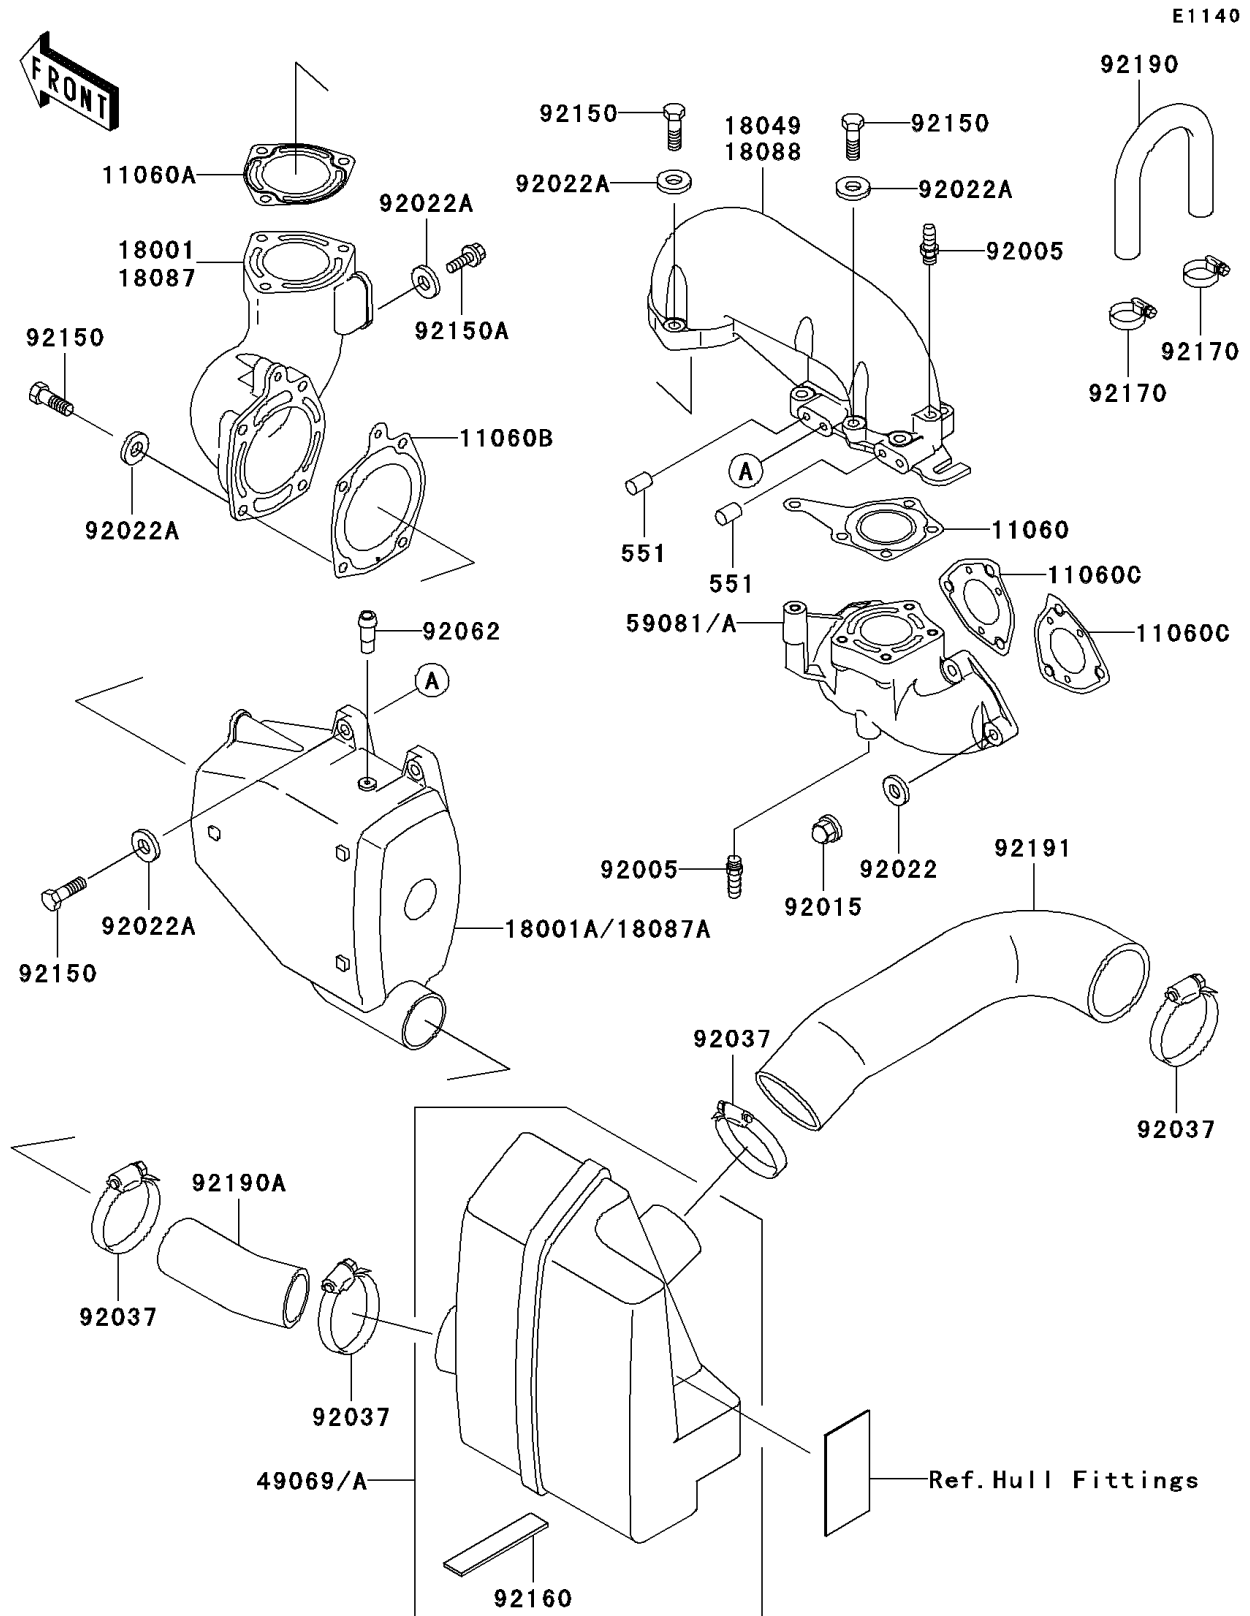

1998 SXI PRO PARTS DIAGRAM

Muffler(s)

1998 SXI PRO PARTS LIST

Muffler(s)

ITEM NAME	PART NUMBER	QUANTITY
PIN-DOWEL (Ref # 551)	551R0812	2
GASKET,EXHAUST (Ref # 11060)	11060-3712	1
GASKET,MUFFLER,FR (Ref # 11060A)	11060-3713	1
GASKET,MUFFLER CHAMBER (Ref # 11060B)	11060-3714	1
GASKET,EXHAUST MANIFOLD (Ref # 11060C)	11060-3759	2
MUFFLER,FR (Ref # 18001)	18001-3764	1
MUFFLER (Ref # 18001A)	18001-3768	1
PIPE-EXHAUST (Ref # 18049)	18049-3762	1
MUFFLER-ASSY,WATER (Ref # 49069)	49069-3705	1
MANIFOLD-EXHAUST (Ref # 59081)	59081-3723	1
FITTING,HOSE (Ref # 92005)	92005-3712	2
NUT,CAP,8MM (Ref # 92015)	92015-1371	6
WASHER,8.2X18X1.5 (Ref # 92022)	92022-1964	6
WASHER,8.2X18X1.5 (Ref # 92022A)	92022-3743	16
CLAMP (Ref # 92037)	92037-3009	4
NOZZLE (Ref # 92062)	92062-3705	1
BOLT,8X35 (Ref # 92150)	92150-3833	14
BOLT,8X16 (Ref # 92150A)	92150-3846	2
DAMPER (Ref # 92160)	92160-3793	1
CLAMP (Ref # 92170)	92170-3718	2
TUBE,HEAD-EXHAUST PIPE (Ref # 92190)	92190-3829	1
TUBE,CHAMBER-WATER MUFFLER (Ref # 92190A)	92190-3919	1
TUBE,WATER MUFFLER-BULKHEAD (Ref # 92191)	92191-3721	1