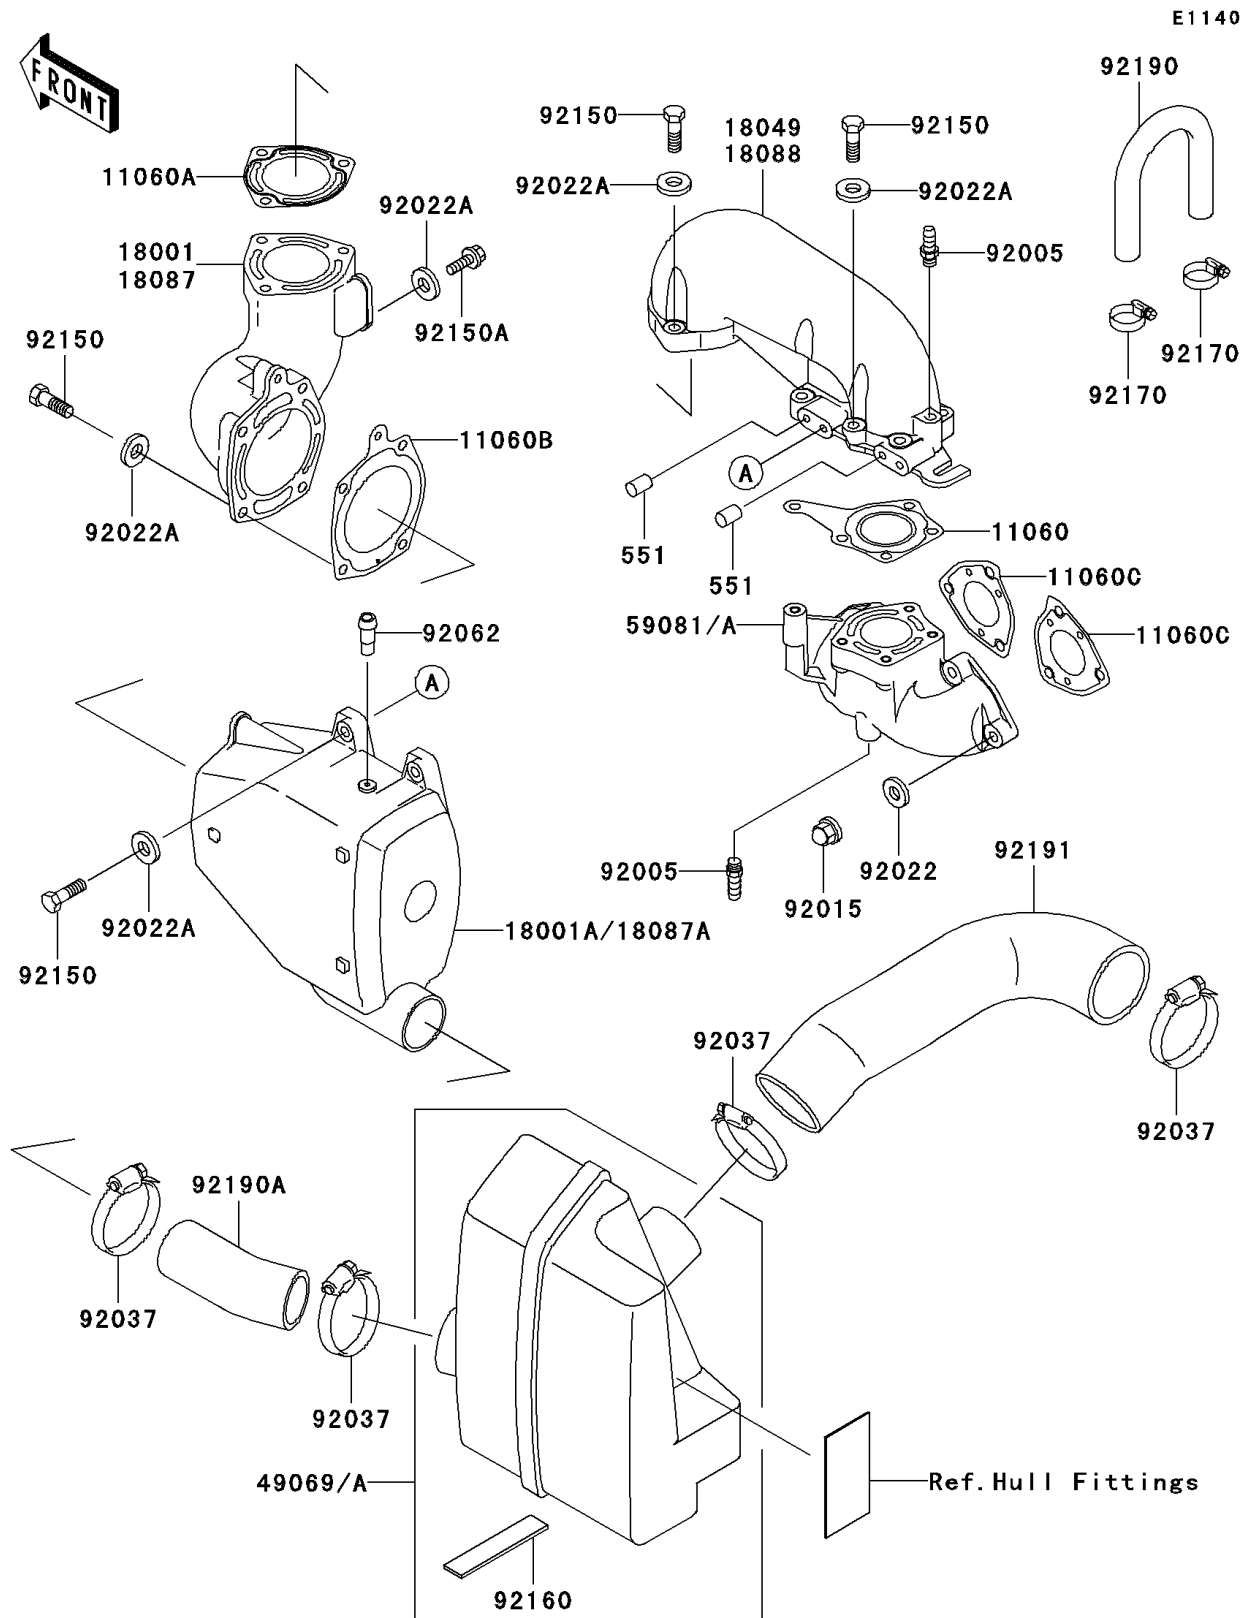

1998 SXI PRO PARTS DIAGRAM

Muffler(s)

1998 SXI PRO PARTS LIST

Muffler(s)

ITEM NAME	PART NUMBER	QUANTITY
PIN-DOWEL (Ref # 551)	551R0812	1
GASKET,EXHAUST (Ref # 11060)	11060-3712	1
GASKET,MUFFLER,FR (Ref # 11060A)	11060-3713	1
GASKET,MUFFLER CHAMBER (Ref # 11060B)	11060-3714	1
GASKET,EXHAUST MANIFOLD (Ref # 11060C)	11060-3759	1
MUFFLER,FR (Ref # 18001)	18001-3764	1
MUFFLER (Ref # 18001A)	18001-3768	1
PIPE-EXHAUST (Ref # 18049)	18049-3762	1
MUFFLER-ASSY,WATER (Ref # 49069)	49069-3705	1
MANIFOLD-EXHAUST (Ref # 59081)	59081-3723	1
FITTING,HOSE (Ref # 92005)	92005-3712	1
NUT,CAP,8MM (Ref # 92015)	92015-1371	1
WASHER,8.2X18X1.5 (Ref # 92022)	92022-1964	1
WASHER,8.2X18X1.5 (Ref # 92022A)	92022-3743	1
CLAMP (Ref # 92037)	92037-3009	1
NOZZLE (Ref # 92062)	92062-3705	1
BOLT,8X35 (Ref # 92150)	92150-3833	1
BOLT,8X16 (Ref # 92150A)	92150-3846	1
DAMPER (Ref # 92160)	92160-3793	1
CLAMP (Ref # 92170)	92170-3718	1
TUBE,HEAD-EXHAUST PIPE (Ref # 92190)	92190-3829	1
TUBE,CHAMBER-WATER MUFFLER (Ref # 92190A)	92190-3919	1
TUBE,WATER MUFFLER-BULKHEAD (Ref # 92191)	92191-3721	1