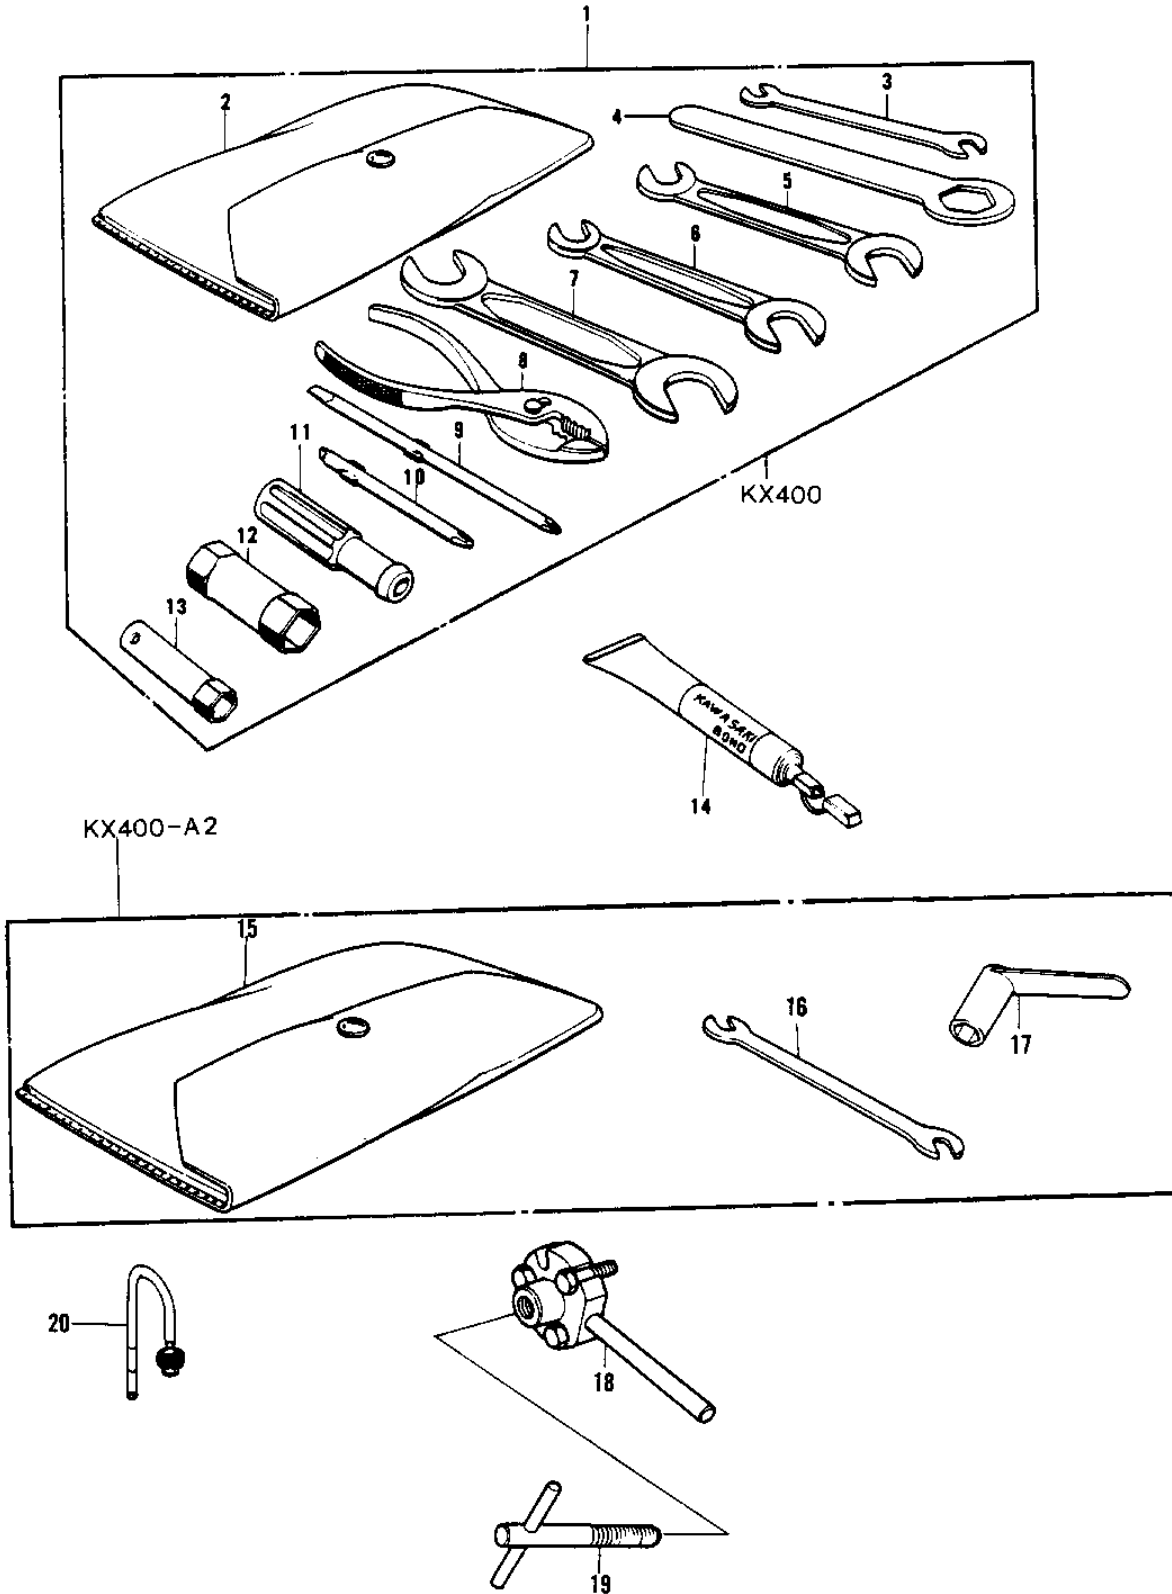

1976 KX400-A2 PARTS DIAGRAM

OWNER TOOLS/SPECIAL SERVICE TOOLS

1976 KX400-A2 PARTS LIST

OWNER TOOLS/SPECIAL SERVICE TOOLS

ITEM NAME	PART NUMBER	QUANTITY
UNAVAILABLE IN PRICE BOOK (Ref # 1)	56007-020	
BAG,TOOL (Ref # 2)	56008-008	
92108-011 (Canada) (Ref # 3)	92108-004	
92110-1150 (Canada) (Ref # 4)	92109-003	
UNAVAILABLE IN PRICE BOOK (Ref # 5)	960B1013	
*** N.L.A.*** (Canada) (Ref # 6)	960B1014	
*** N.L.A.*** (Canada) (Ref # 7)	960B1719	
92112-003 (Canada) (Ref # 8)	92112-005	
TOOL-DRIVER (Ref # 9)	92107-1052	
SCREW DRIVER #3 PHILIP (Ref # 10)	92107-005	
92106-1001 (Canada) (Ref # 11)	92106-002	
92110-012 (Canada) (Ref # 12)	92110-009	
WRENCH BOX 10MM (Ref # 13)	92110-007	
LIQUID GASKET (Ref # 14)	92104-002	
BAG,TOOL (Ref # 15)	56008-008	
TIGHTENER,SPOKE (Ref # 16)	92108-011	
WRENCH,SPARK PLUG (Ref # 17)	92110-019	
PULLER,MAGNETO (Ref # 18)	57001-259	
57001-1216 (Canada) (Ref # 19)	57001-116	
GAUGE,FUEL LEVEL (Ref # 20)	57001-202	