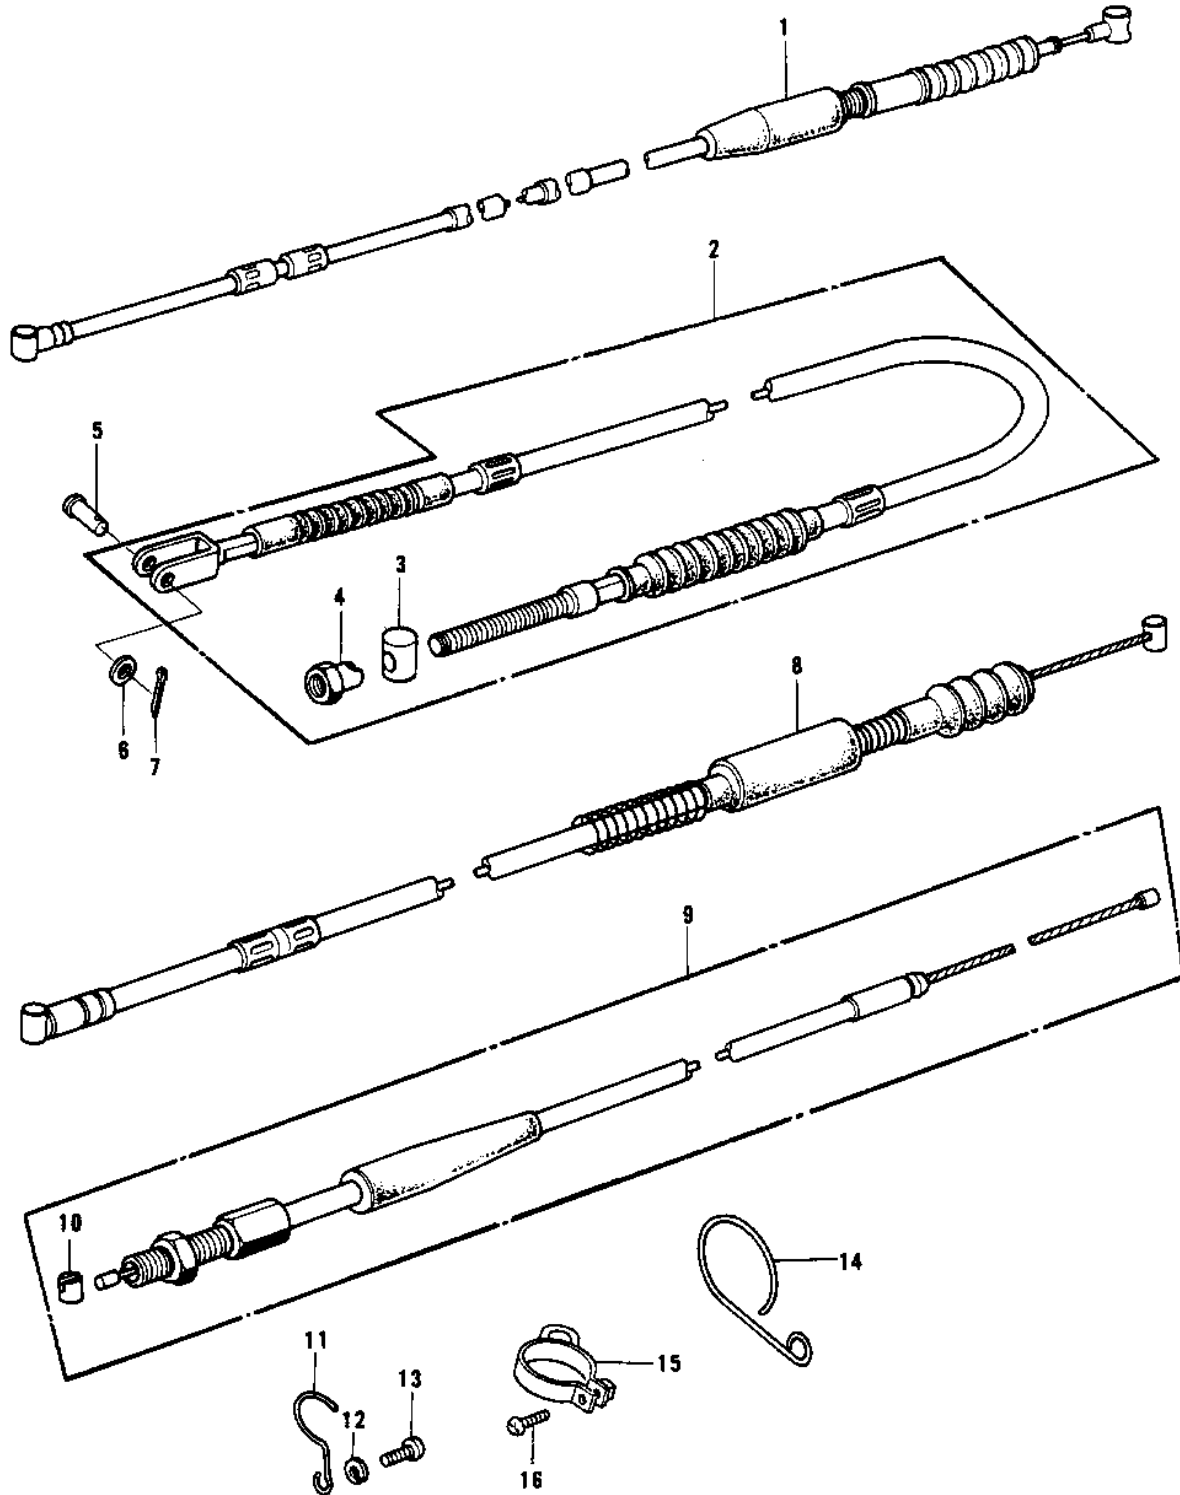

1975 KX400 PARTS DIAGRAM

CABLES

1975 KX400 PARTS LIST

CABLES

ITEM NAME	PART NUMBER	QUANTITY
CABLE,FRONT BRAKE (Ref # 1)	54005-084	1
CABLE,REAR BRAKE (Ref # 2)	54022-029	1
PIN-BRAKE ROD (Ref # 3)	92043-065	1
NUT-BRAKE ROD ADJUST (Ref # 4)	92015-042	1
PIN R BRK CABLE JOINT (Ref # 5)	92043-034	1
WASHER PLAIN 6MM (Ref # 6)	411B0600	1
PIN COTTER 1.6X15 (Ref # 7)	550D1615	2
PIN COTTER 2.0X15 (Ref # 7)	550D2015	2
CABLE,CLUTCH (Ref # 8)	54011-063	1
CABLE,CONTROL (Ref # 9)	54012-126	1
PIECE,THROTTLE CABLE (Ref # 10)	54013-001	1
CLAMP,CABLE (Ref # 11)	92037-092	1
WASHER SPRING 6MM (Ref # 12)	461F0600	1
SCREW PAN HEAD 6X12 (Ref # 13)	220B0612	1
CLAMP,CABLE (Ref # 14)	92037-159	1
CLAMP,FRONT BRK CABLE (Ref # 15)	92037-196	1
SCREW PAN HEAD 6X20 (Ref # 16)	220B0620	1