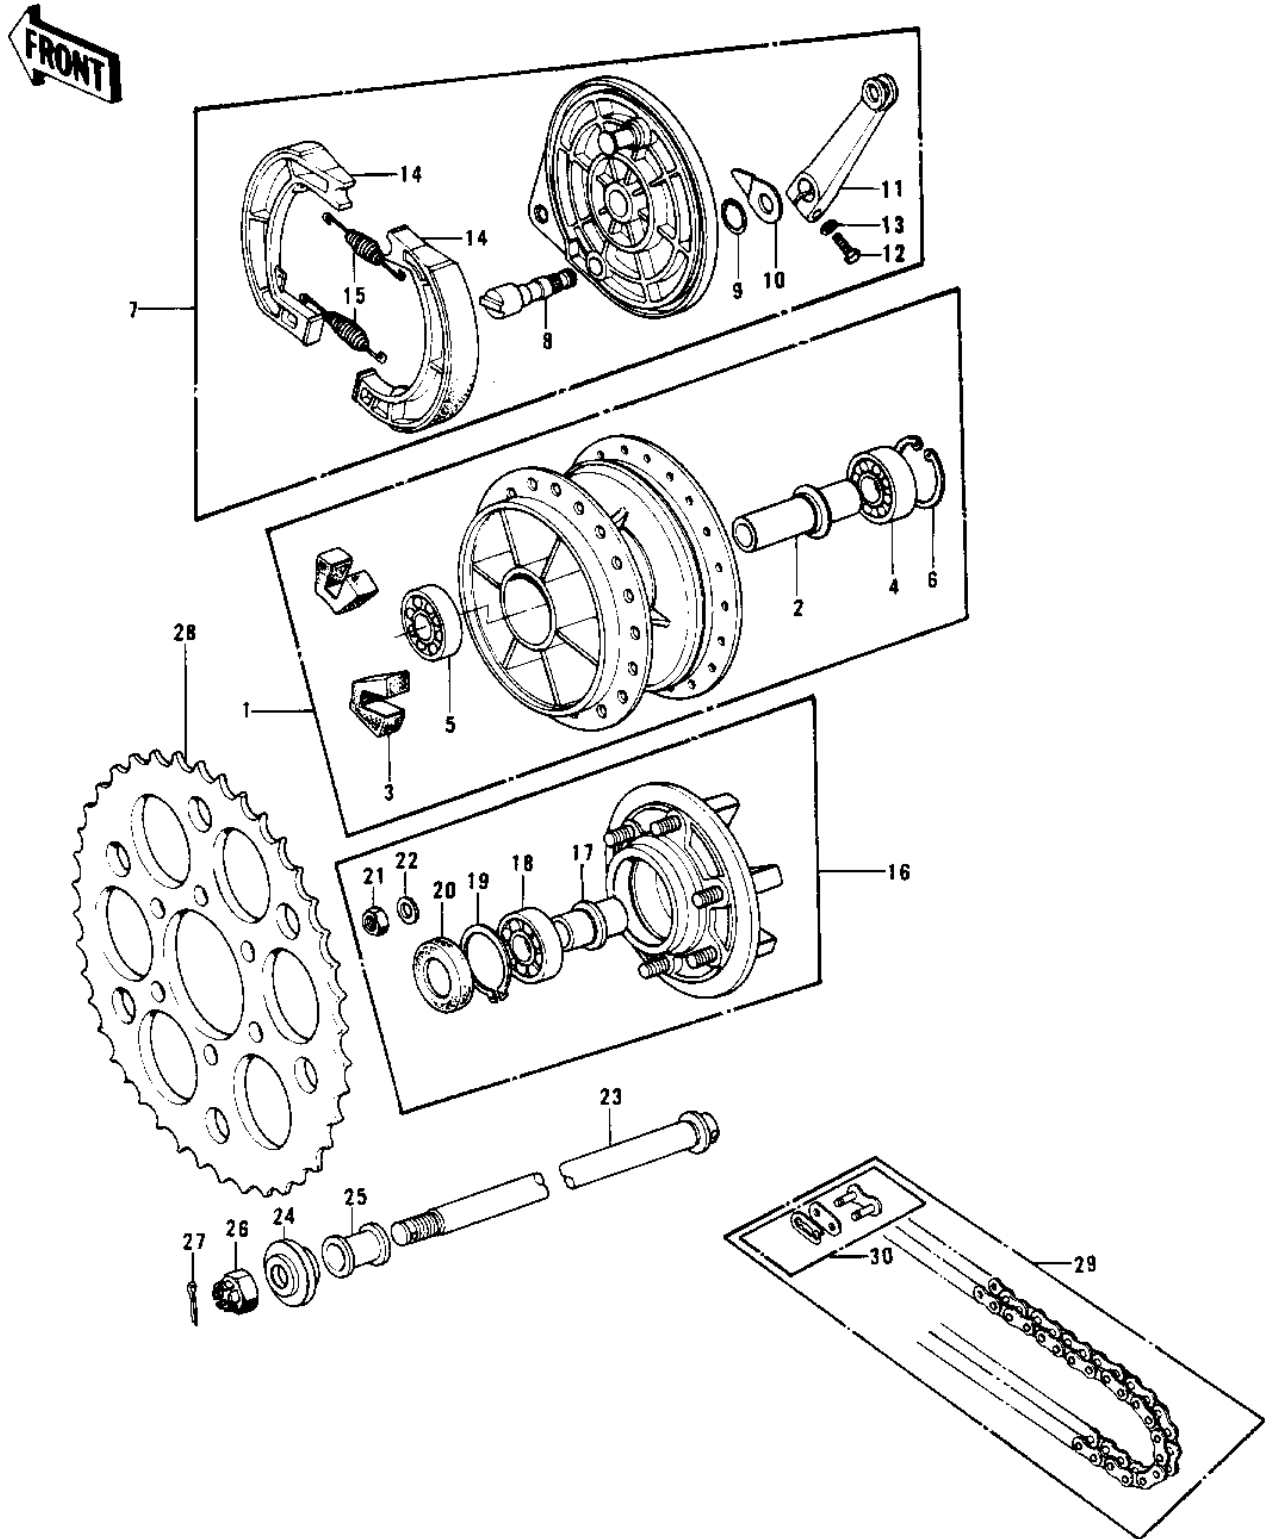

1975 KX400 PARTS DIAGRAM

REAR HUB/BRAKE/CHAIN

1975 KX400 PARTS LIST

REAR HUB/BRAKE/CHAIN

ITEM NAME	PART NUMBER	QUANTITY
DRUM ASSY,RR BRK,BLK (Ref # 1)	42005-045-21	1
COLLAR,RR BRK DRUM (Ref # 2)	42010-028	1
DAMPER,REAR HUB SHOCK (Ref # 3)	42014-024	6
BEARING-BALL (Ref # 4)	601B6303U	1
BEARING BALL #6303 (Ref # 5)	601B6303	1
CIRCLIP,47M/M (Ref # 6)	92033-1042	1
PANEL-ASY,RR BRK,BLK (Ref # 7)	42006-059	1
CAM SHAFT,RR BRK PNL (Ref # 8)	42026-016	1
DUST SHIELD BRAKE CAM (Ref # 9)	41051-001	1
INDICATOR,FR BRK SHOE (Ref # 10)	41085-017	1
LEVER,REAR BRAKE CAM (Ref # 11)	42029-038	1
BOLT-UPSET (Ref # 12)	112G0625	1
WASHER PLAIN 6MM (Ref # 13)	410B0600	1
SHOE,BRAKE (Ref # 14)	42019-011	2
SPRING-BRAKE SHOE (Ref # 15)	42020-004	2
COUPLING ASSY,RR BRK (Ref # 16)	42008-027	1
SLEEVE,COUPLING (Ref # 17)	42036-023	1
BEARING BALL #6205 (Ref # 18)	601B6205	1
RING,SNAP,56.2M/M (Ref # 19)	92033-1043	1
OIL SEAL WTC35527 (Ref # 20)	92052-006	1
NUT,8MM (Ref # 21)	92019-018	6
WASHER PLAIN 8MM (Ref # 22)	410B0800	6
AXLE,REAR (Ref # 23)	42031-051	1
COLLAR,REAR AXLE (Ref # 24)	42032-055	1
COLLAR,REAR AXLE (Ref # 25)	42032-056	1
NUT CASTLE,16MM (Ref # 26)	92015-055	1
PIN-COTTER,4.0X35 (Ref # 27)	550D4035	1
REAR SPROCKET 46T (Ref # 28)	42041-155	1
REAR SPROCKET 44T (Ref # 28)	42041-157	(1

1975 KX400 PARTS LIST

REAR HUB/BRAKE/CHAIN

ITEM NAME	PART NUMBER	QUANTITY
REAR SPROCKET 48T (Ref # 28)	42041-154	(1)
DR CHAIN 520X106 (Ref # 29)	92057-097	1
CHAIN JOINT 520 (Ref # 30)	92058-1002	1