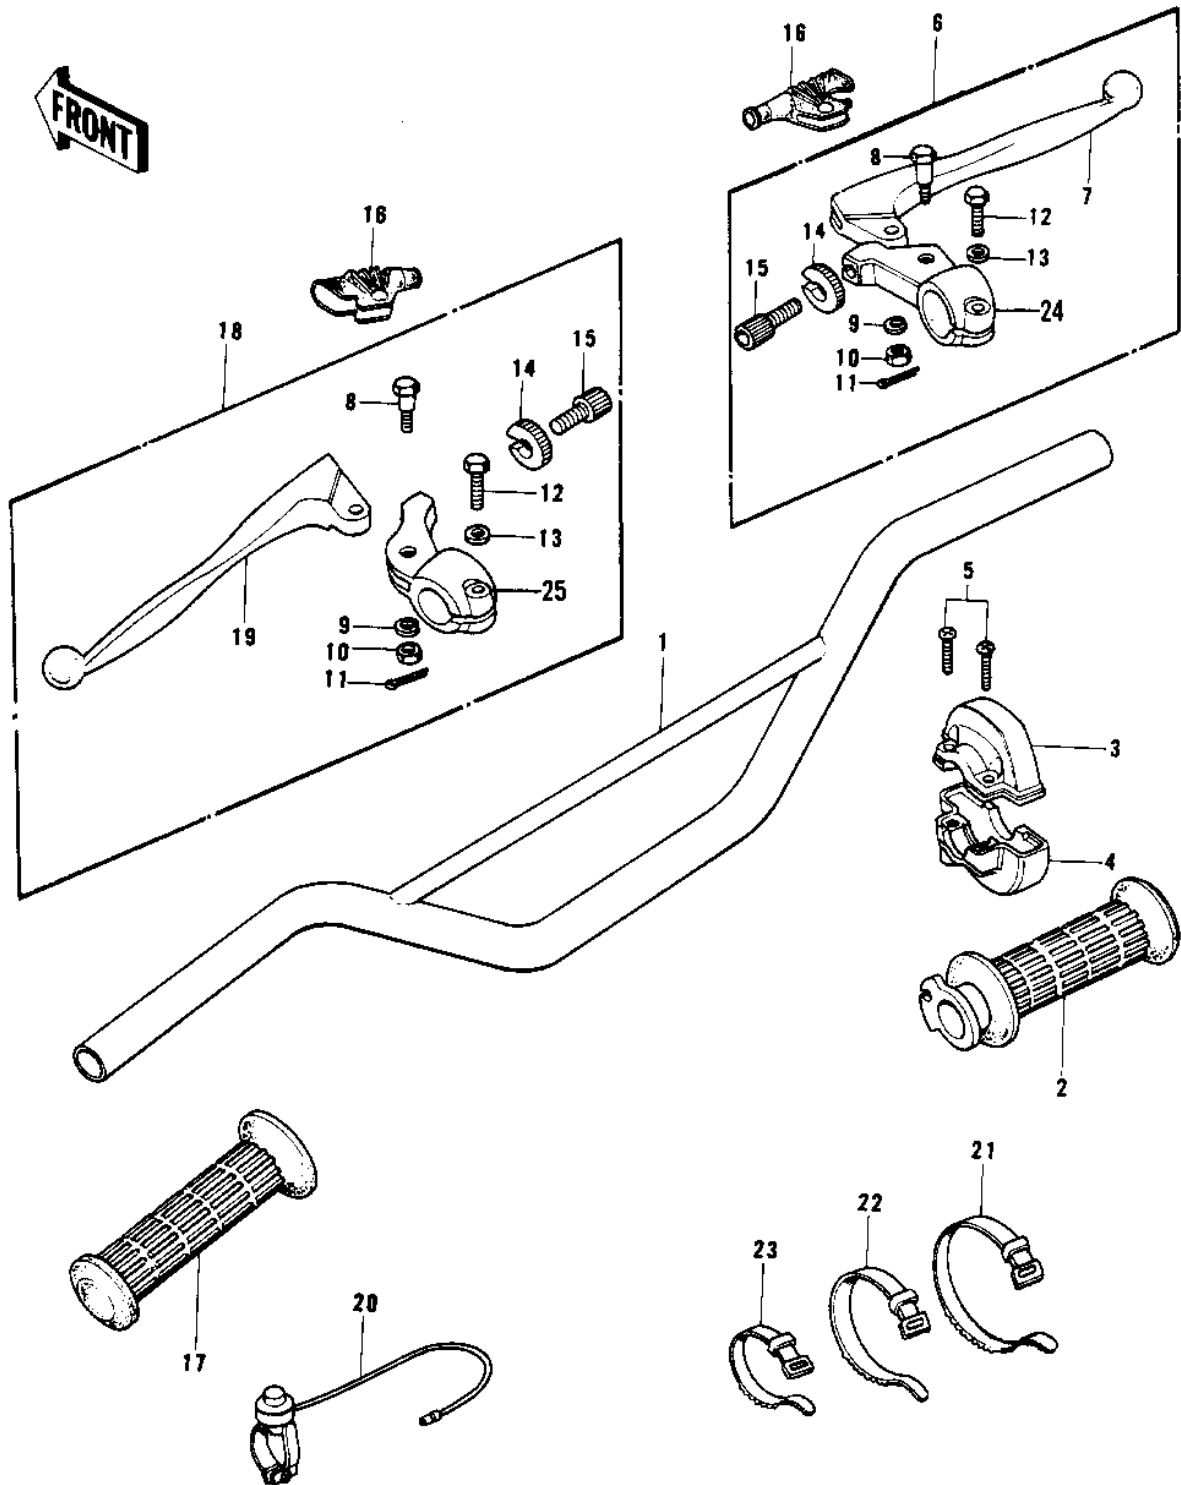

# 1976 KX400-A2 PARTS DIAGRAM

## HANDLEBAR

# 1976 KX400-A2 PARTS LIST

## HANDLEBAR

ITEM NAME	PART NUMBER	QUANTITY
HANDLEBAR (Ref # 1)	46004-032	
GRIP,THROTTLE (Ref # 2)	46019-037	
CASE,R.H,GRIP,UPPER (Ref # 3)	32099-1014	
HOUSING-ASSY-CONTROL (Ref # 4)	46091-5006	
SCREW,5X18 (Ref # 5)	220E0518A	
LEVER ASSY,FRNT BRAKE (Ref # 6)	46021-032	
FRONT BRAKE LEVER (Ref # 7)	46058-018	
BOLT,HEX HEAD,6MM (Ref # 8)	92001-140	
WASHER SPRING 6MM (Ref # 9)	461F0600	
NUT CASTLE (Ref # 10)	320B0600	
PIN COTTER 1.6X15 (Ref # 11)	550D1615	
BOLT, HEX HEAD 6X22 (Ref # 12)	110N0622	
WASHER PLAIN 6MM (Ref # 13)	411B0600	
NUT,CABLE ADJUST LOCK (Ref # 14)	46056-006	
SCREW,CABLE ADJUST (Ref # 15)	46055-009	
BOOTS,LEVER HOLDER (Ref # 16)	49006-1017	
RUBBER,L.H GRIP (Ref # 17)	46075-027	
LEVER ASSY,CLUTCH (Ref # 18)	46076-048	
LEVER, CLUTCH (Ref # 19)	46092-021	
SWITCH,ASSY,ENG STOP (Ref # 20)	27010-1018	
BAND,SHORT (Ref # 21)	92072-030	
BAND,SHORT (Ref # 21)	92072-030	
BAND,MIDDLE (Ref # 22)	92072-031	
BAND,WIRING HARNESS (Ref # 22)	92072-056	
BAND-RUBBER (Ref # 23)	92072-035	
BAND,MIDDLE (Ref # 23)	92072-031	
HOLDER,FR BRAKE LEVER (Ref # 24)	46060-010	
HOLDER,CLUTCH LEVER (Ref # 25)	46094-014	