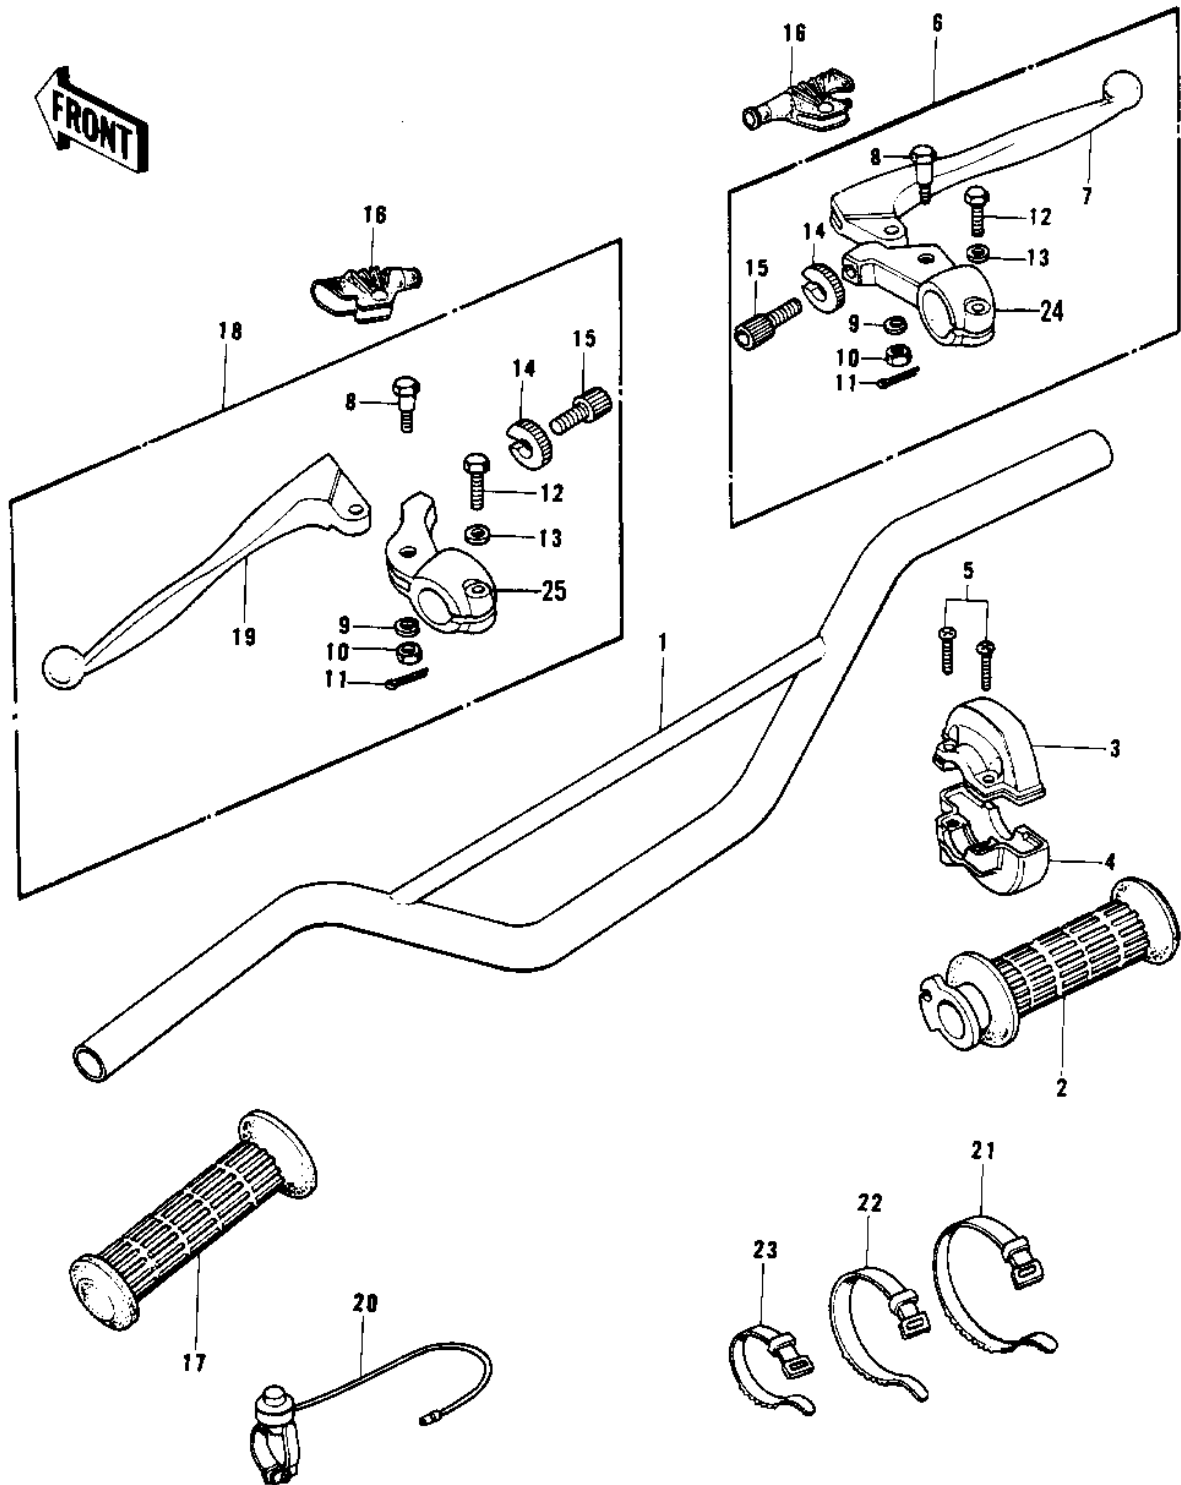

1975 KX400 PARTS DIAGRAM

HANDLEBAR

1975 KX400 PARTS LIST

HANDLEBAR

ITEM NAME	PART NUMBER	QUANTITY
HANDLEBAR (Ref # 1)	46004-032	1
GRIP,THROTTLE (Ref # 2)	46019-037	1
CASE,R.H,GRIP,UPPER (Ref # 3)	32099-1014	1
HOUSING-ASSY-CONTROL (Ref # 4)	46091-5006	1
SCREW,5X18 (Ref # 5)	220E0518A	2
LEVER ASSY,FRNT BRAKE (Ref # 6)	46021-032	1
FRONT BRAKE LEVER (Ref # 7)	46058-018	1
BOLT,HEX HEAD,6MM (Ref # 8)	92001-140	2
WASHER SPRING 6MM (Ref # 9)	461F0600	2
NUT CASTLE (Ref # 10)	320B0600	2
PIN COTTER 1.6X15 (Ref # 11)	550D1615	2
BOLT, HEX HEAD 6X22 (Ref # 12)	110N0622	2
WASHER PLAIN 6MM (Ref # 13)	411B0600	2
NUT,CABLE ADJUST LOCK (Ref # 14)	46056-006	2
SCREW,CABLE ADJUST (Ref # 15)	46055-009	2
BOOTS,LEVER HOLDER (Ref # 16)	49006-1017	2
RUBBER,L.H GRIP (Ref # 17)	46075-027	1
LEVER ASSY,CLUTCH (Ref # 18)	46076-048	1
LEVER, CLUTCH (Ref # 19)	46092-021	1
SWITCH,ASSY,ENG STOP (Ref # 20)	27010-1018	1
BAND,SHORT (Ref # 21)	92072-030	2
BAND,SHORT (Ref # 21)	92072-030	4
BAND,MIDDLE (Ref # 22)	92072-031	2
BAND,WIRING HARNESS (Ref # 22)	92072-056	1
BAND-RUBBER (Ref # 23)	92072-035	2
BAND,MIDDLE (Ref # 23)	92072-031	2
HOLDER,FR BRAKE LEVER (Ref # 24)	46060-010	1
HOLDER,CLUTCH LEVER (Ref # 25)	46094-014	1