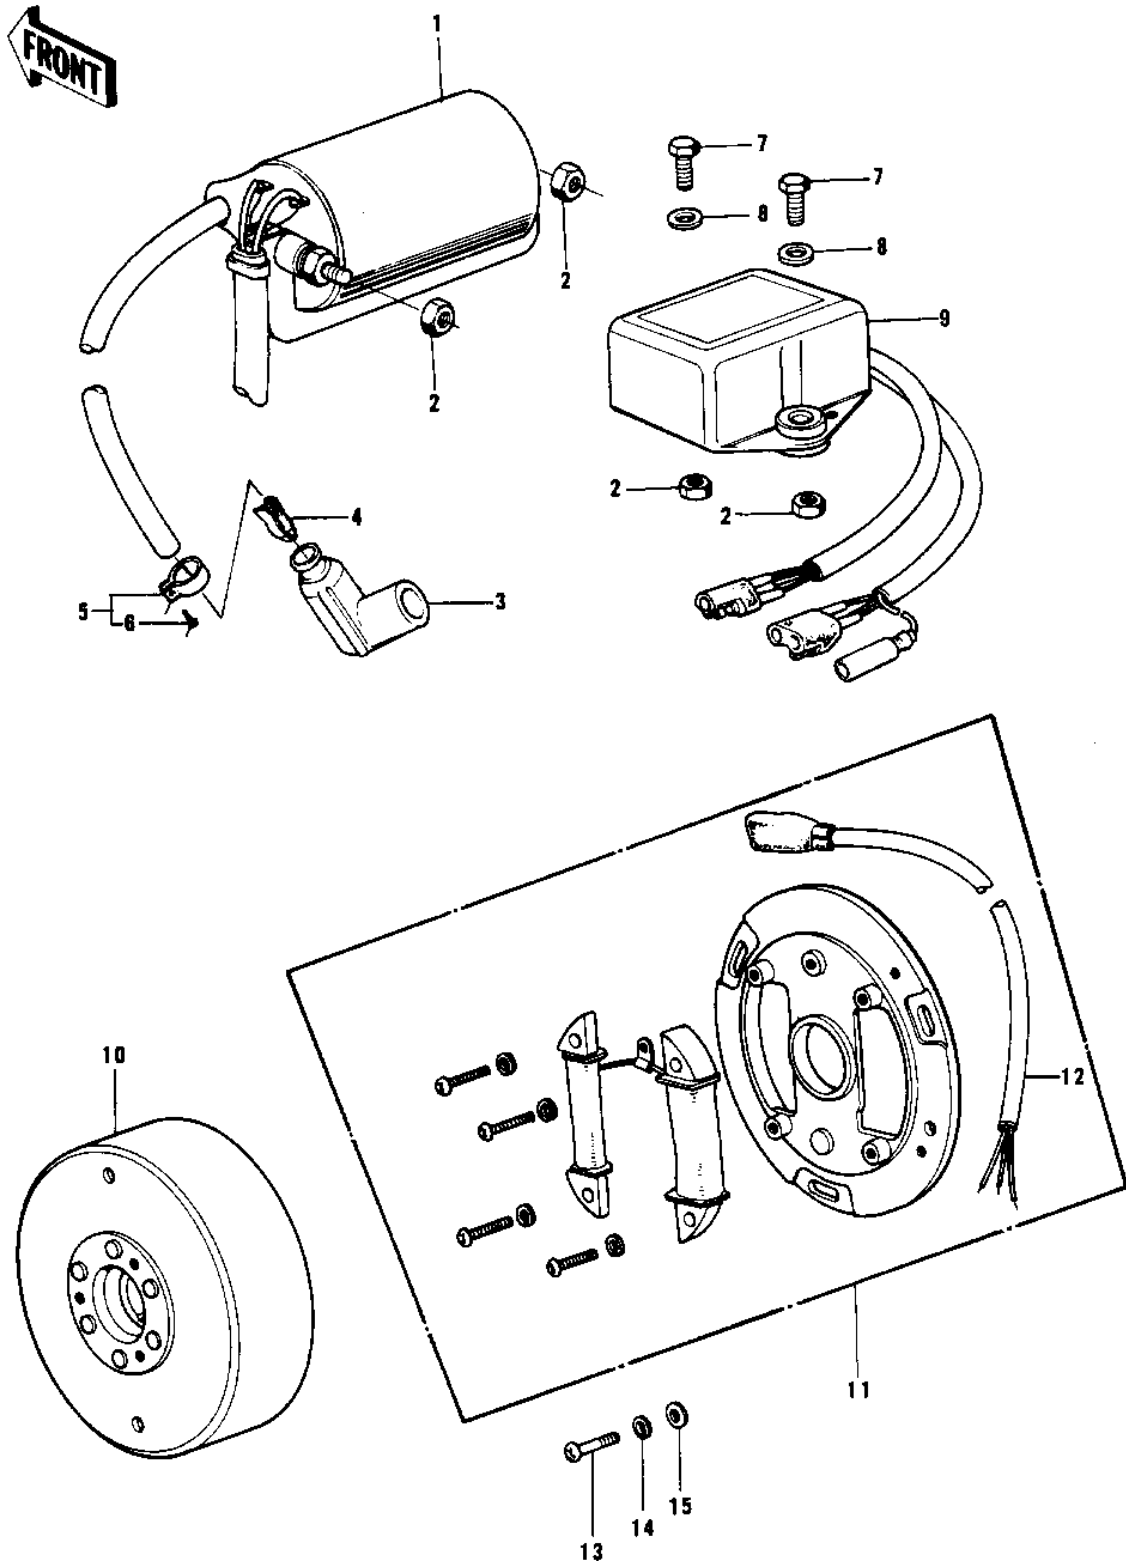

# 1975 KX400 PARTS DIAGRAM

# 1975 KX400 PARTS LIST

## IGNITION

ITEM NAME	PART NUMBER	QUANTITY
COIL,IGNITION (Ref # 1)	21121-070	1
NUT,6MM (Ref # 2)	92019-019	4
CAP,SPARK PLUG (Ref # 3)	21130-1006	1
CAP,SPARK PLUG (Ref # 3)	21130-1006	1
TERMINAL,PLUG CAP (Ref # 4)	21169-001	1
CLAMP,SPARK PLUG CAP (Ref # 5)	92037-1173	1
CLAMP,SPARK PLUG CAP (Ref # 5)	92037-1173	1
SCREW-PAN-CROS (Ref # 6)	220B0310	1
BOLT-UPSET (Ref # 7)	112G0618	2
WASHER PLAIN (Ref # 8)	92022-024	2
IGNITION UNIT (Ref # 9)	21119-022	1
FLYWHEEL,MAGNETO (Ref # 10)	21050-019	1
STATOR ASSY,MAGNETO (Ref # 11)	21003-029	1
WIRING HARNESS,MAGNETO (Ref # 12)	21029-032	1
UNAVAILABLE IN PRICE BOOK (Ref # 13)	214B0516A	3
WASHER SPRING 5MM (Ref # 14)	461F0500	3
WASHER PLAIN 5MM (Ref # 15)	411B0500	3