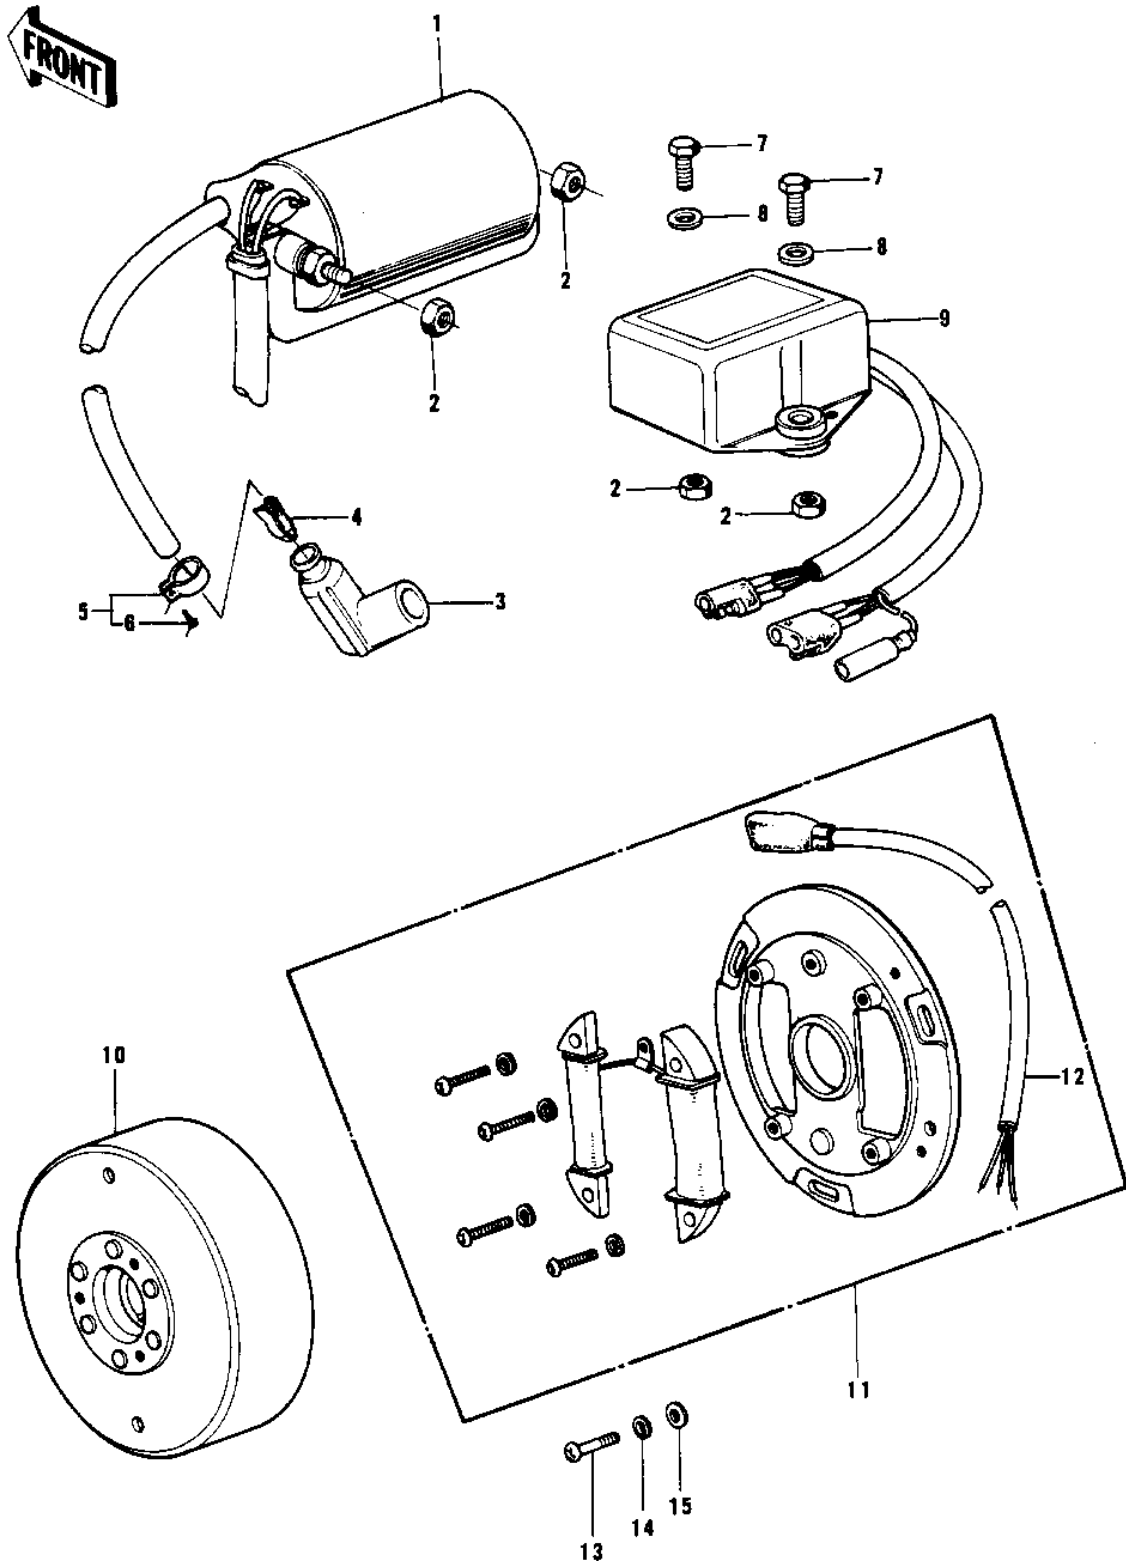

1975 KX400 PARTS DIAGRAM

IGNITION

1975 KX400 PARTS LIST

IGNITION

ITEM NAME	PART NUMBER	QUANTITY
COIL,IGNITION (Ref # 1)	21121-070	1
NUT,6MM (Ref # 2)	92019-019	4
CAP,SPARK PLUG (Ref # 3)	21130-1006	1
CAP,SPARK PLUG (Ref # 3)	21130-1006	1
TERMINAL,PLUG CAP (Ref # 4)	21169-001	1
CLAMP,SPARK PLUG CAP (Ref # 5)	92037-1173	1
CLAMP,SPARK PLUG CAP (Ref # 5)	92037-1173	1
SCREW-PAN-CROS (Ref # 6)	220B0310	1
BOLT-UPSET (Ref # 7)	112G0618	2
WASHER PLAIN (Ref # 8)	92022-024	2
IGNITION UNIT (Ref # 9)	21119-022	1
FLYWHEEL,MAGNETO (Ref # 10)	21050-019	1
STATOR ASSY,MAGNETO (Ref # 11)	21003-029	1
WIRING HARNESS,MAGNETO (Ref # 12)	21029-032	1
UNAVAILABLE IN PRICE BOOK (Ref # 13)	214B0516A	3
WASHER SPRING 5MM (Ref # 14)	461F0500	3
WASHER PLAIN 5MM (Ref # 15)	411B0500	3