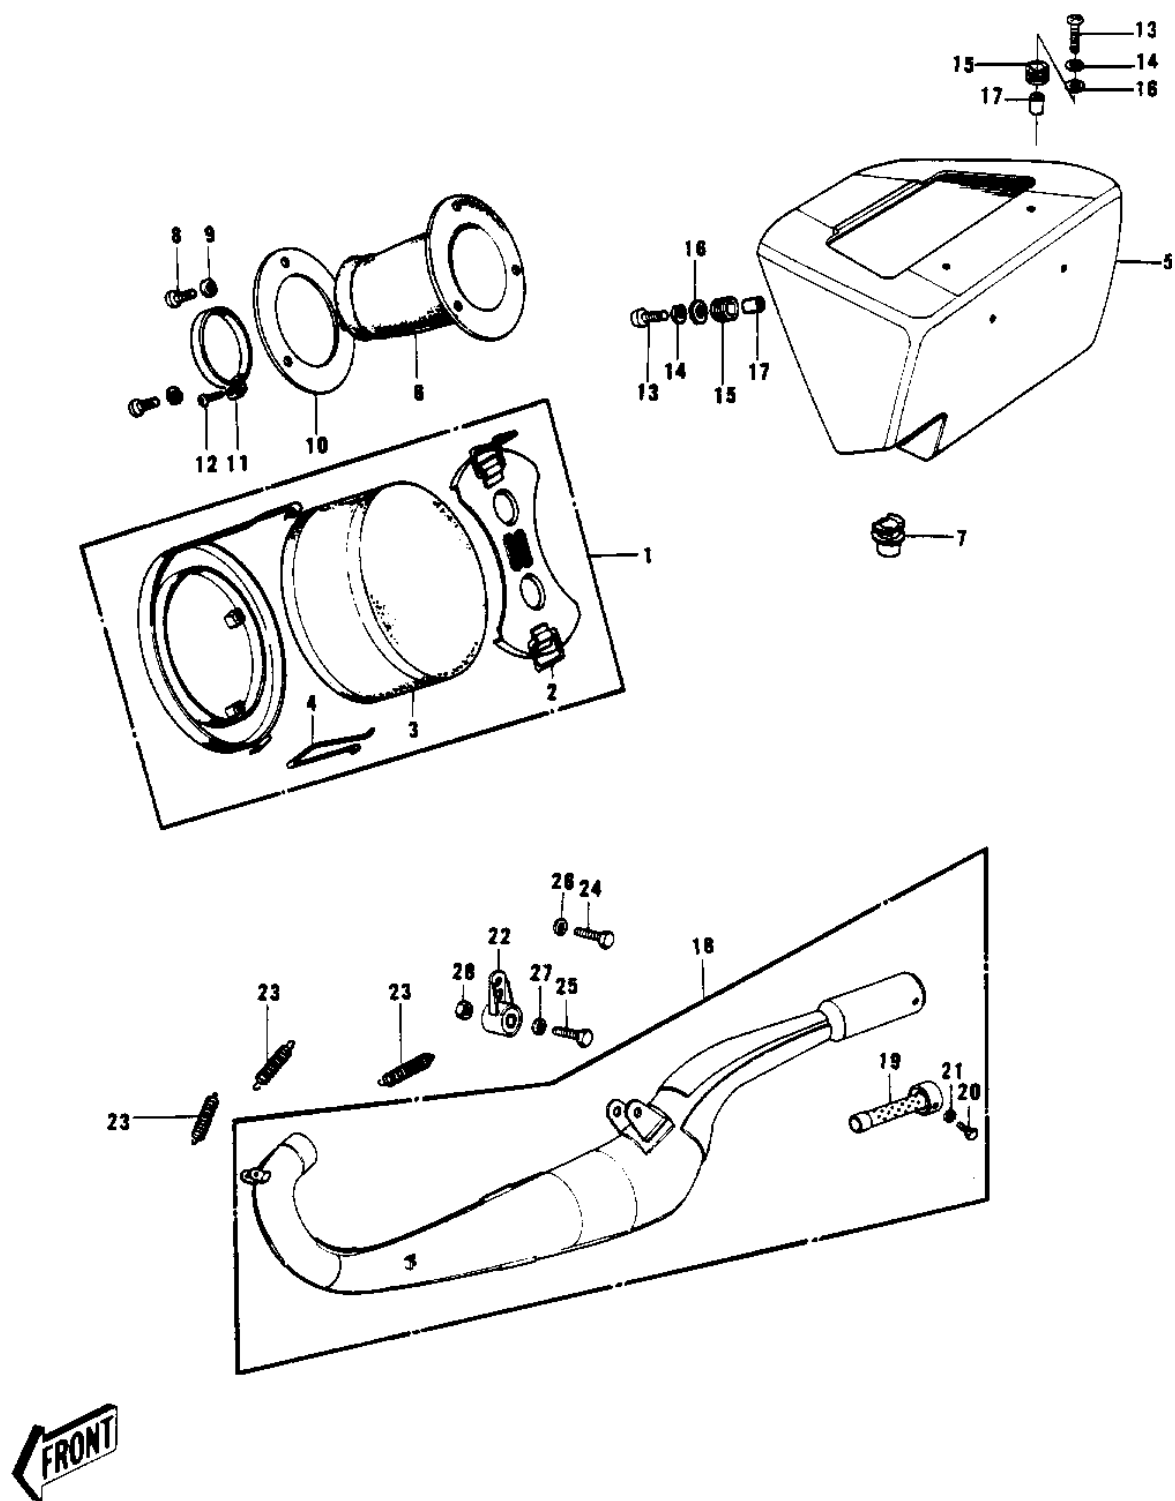

1975 KX400 PARTS DIAGRAM

AIR CLEANER/MUFFLER

1975 KX400 PARTS LIST

AIR CLEANER/MUFFLER

ITEM NAME	PART NUMBER	QUANTITY
AIR CLEANER ASSY (Ref # 1)	11010-073	1
CAP,AIR CLEANER (Ref # 2)	11012-040	1
ELEMENT,AIR,CLNR (Ref # 3)	11013-043	1
FASTNER,AIR CLEANER (Ref # 4)	92079-007	1
BODY,AIR CLEANER (Ref # 5)	11011-047	1
PIPE,AIR INLET (Ref # 6)	11015-048	1
PLUG,AIR CLEANER BODY (Ref # 7)	92067-019	1
SCREW PAN HEAD 6X16 (Ref # 8)	220B0616	3
WASHER SPRING 6MM (Ref # 9)	461F0600	3
HOLDER,AIR CLEANER (Ref # 10)	92095-013	1
CLAMP-AIR CLEANER (Ref # 11)	92037-068	1
SCREW PAN HEAD 6X35 (Ref # 12)	220B0635	1
SCREW PAN HEAD 6X20 (Ref # 13)	220B0620	4
BOLT-UPSET,6X20 (Ref # 13)	112G0620	4
WASHER SPRING 6MM (Ref # 14)	461F0600	4
DAMPER RUBBER (Ref # 15)	92075-076	4
WASHER 6.5X20X1.6T (Ref # 16)	92022-125	2
COLLAR (Ref # 17)	92027-194	4
MUFFLER ASSY,F.BLACK (Ref # 18)	18002-134-21	1
BAFFLE TUBE (Ref # 19)	18033-074	1
BOLT,6X10 (Ref # 20)	112G0610	1
WASHER SPRING 6MM (Ref # 21)	461F0600	1
BRACKET,MUFFLER (Ref # 22)	18024-026	1
SPRING,MUFFLER (Ref # 23)	18071-006	3
BOLT HEX HEAD 8X16 (Ref # 24)	110N0816	1
BOLT,HEX HEAD,8X38 (Ref # 25)	110N0838	1
WASHER SPRING 8MM (Ref # 26)	461F0800	1
WASHER PLAIN 8MM (Ref # 27)	410B0800	1
NUT,8MM (Ref # 28)	92019-018	1