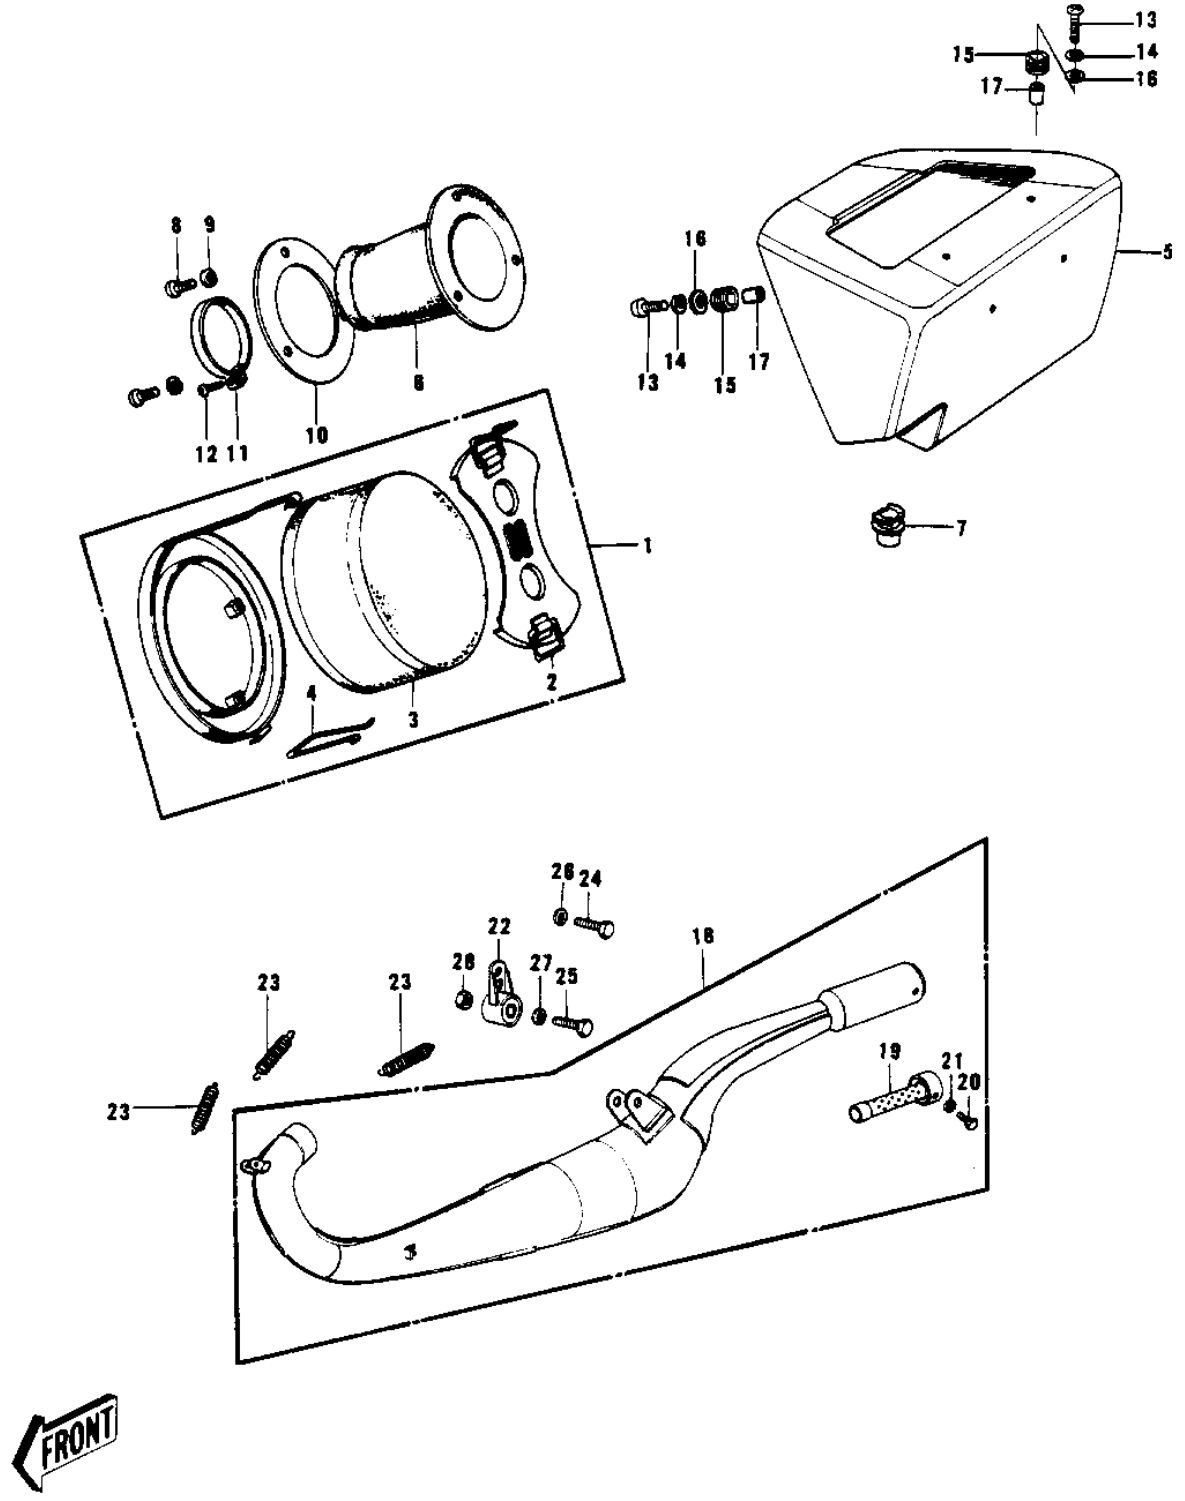

# 1975 KX400 PARTS DIAGRAM

AIR CLEANER/MUFFLER

# 1975 KX400 PARTS LIST

## AIR CLEANER/MUFFLER

ITEM NAME	PART NUMBER	QUANTITY
AIR CLEANER ASSY (Ref # 1)	11010-073	1
CAP,AIR CLEANER (Ref # 2)	11012-040	1
ELEMENT,AIR,CLNR (Ref # 3)	11013-043	1
FASTNER,AIR CLEANER (Ref # 4)	92079-007	1
BODY,AIR CLEANER (Ref # 5)	11011-047	1
PIPE,AIR INLET (Ref # 6)	11015-048	1
PLUG,AIR CLEANER BODY (Ref # 7)	92067-019	1
SCREW PAN HEAD 6X16 (Ref # 8)	220B0616	3
WASHER SPRING 6MM (Ref # 9)	461F0600	3
HOLDER,AIR CLEANER (Ref # 10)	92095-013	1
CLAMP-AIR CLEANER (Ref # 11)	92037-068	1
SCREW PAN HEAD 6X35 (Ref # 12)	220B0635	1
SCREW PAN HEAD 6X20 (Ref # 13)	220B0620	4
BOLT-UPSET,6X20 (Ref # 13)	112G0620	4
WASHER SPRING 6MM (Ref # 14)	461F0600	4
DAMPER RUBBER (Ref # 15)	92075-076	4
WASHER 6.5X20X1.6T (Ref # 16)	92022-125	2
COLLAR (Ref # 17)	92027-194	4
MUFFLER ASSY,F.BLACK (Ref # 18)	18002-134-21	1
BAFFLE TUBE (Ref # 19)	18033-074	1
BOLT,6X10 (Ref # 20)	112G0610	1
WASHER SPRING 6MM (Ref # 21)	461F0600	1
BRACKET,MUFFLER (Ref # 22)	18024-026	1
SPRING,MUFFLER (Ref # 23)	18071-006	3
BOLT HEX HEAD 8X16 (Ref # 24)	110N0816	1
BOLT,HEX HEAD,8X38 (Ref # 25)	110N0838	1
WASHER SPRING 8MM (Ref # 26)	461F0800	1
WASHER PLAIN 8MM (Ref # 27)	410B0800	1
NUT,8MM (Ref # 28)	92019-018	1